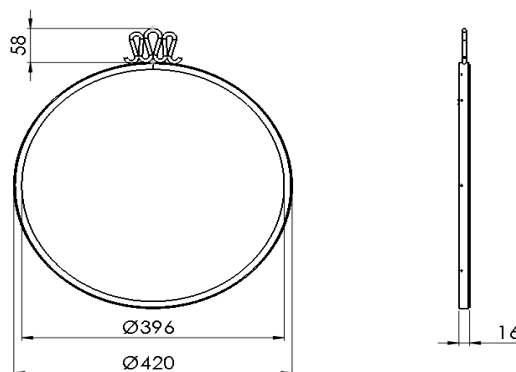

The mirror consists of a frame made from 1,4 mm solid brass profile, 4 mm mirror glass and 10 mm MDF. The Randaccio mirror is available in three dimensions; Small Ø42 cm, Medium Ø60 cm and Large Ø70 cm.

VERSION

- Antique brass / mirror glass

MIRROR VERSION

Series contains the following:

Ø42, Ø60, Ø70

FACTS

MEASUREMENT - L X W X H

Size: H: 47,8 X Ø42 cm

Depth: 1,6 cm

WEIGHT ITEM

2,8 kg

PACKAGING TYPE

Cardboard box

PACKAGING MEASUREMENT - L X W X H CM

L: 51,5 W: 51,5 H: 8 CM

WEIGHT PACKAGING - MATERIAL TYPE

- Delivery note: 10 g
- Certificate: 15 g
- Assembly instructions: 10 g
- Paper sheet: 10 g
- EPS inlay: 200 g
- Cardboard box: 1000 g

WEIGHT PACKAGING - TOTAL

1,2 kg

NUMBER OF PARCELS

1 pcs.

ACCESSORIES

CLEANING AND MAINTENANCE