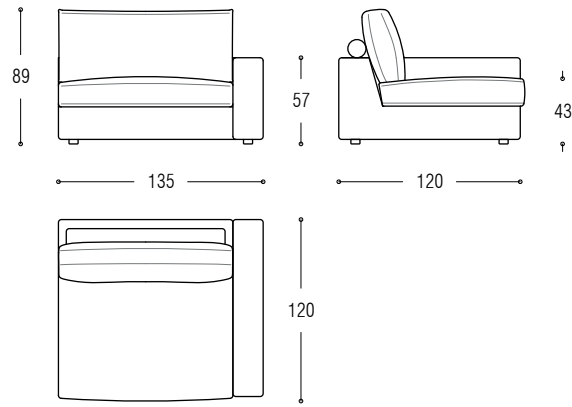

Corner element cm 120x100 right

Corner element cm 120x100 left

Corner element cm 100x100

Chaise longue cm 170 left

Chaise longue cm 170 right

Cushion cm 63 for corner sofa left

Cushion cm 63 for corner sofa right

Armrest cm 100

Stool cm 100x100

Left element cm 185 + right chaise longue

Sofa cm 205

Sofa cm 240

Sofa cm 270

Element cm 120 left

Element cm 120 right

Element cm 135 left

Element cm 135 right

Element cm 185 left

Element cm 185 right

Element cm 220 left

Element cm 220 right

Element cm 250 left

Element cm 250 right

Cushion cm 83 for corner sofa left

Cushion cm 83 for corner sofa right

Armrest cm 120

Left element cm 185x100 + cushion for corner + sofa cm 205x100

Left element cm 220x120 + right corner cm 100x120 + right element cm 120x100