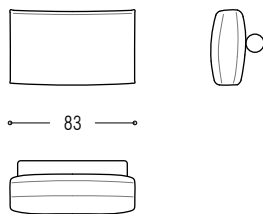

Element cm 135 left

Element cm 135 right

Element cm 185 left

Element cm 185 right

Element cm 220 left

Element cm 220 right

Element cm 250 left

Element cm 250 right

Cushion cm 83 for corner sofa left

Cushion cm 83 for corner sofa right

Armrest cm 120

Left element cm 185x100 + cushion for corner + sofa cm 205x100

Left element cm 220x120 + right corner cm 100x120 + right element cm 120x100