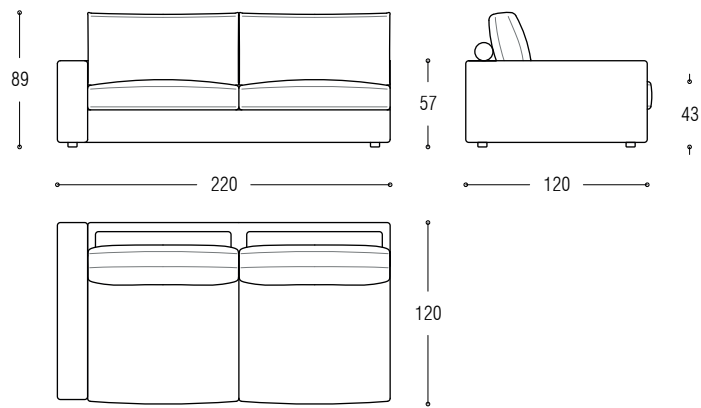

Element cm 135 left

Element cm 135 right

Element cm 185 left

Element cm 185 right

Element cm 220 left

Element cm 220 right

Element cm 250 left

Element cm 250 right

Cushion cm 83 for corner sofa left

Cushion cm 83 for corner sofa right

Armrest cm 120

Left element cm 185x100 + cushion for corner + sofa cm 205x100

Left element cm 220x120 + right corner cm 100x120 + right element cm 120x100