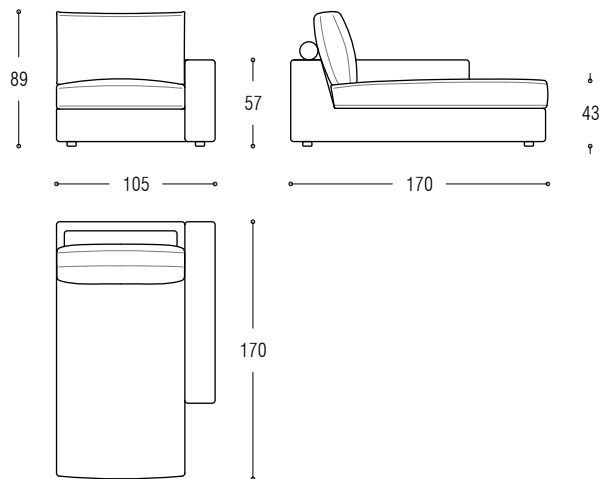

Element cm 160 left

Element cm 160 right

Element cm 185 left

Element cm 185 right

Element cm 220 left

Element cm 220 right

Element cm 250 left

Element cm 250 right

Corner element cm 120x100 right

Corner element cm 120x100 left

Corner element cm 100x100

Chaise longue cm 170 left

Chaise longue cm 170 right

Cushion cm 63 for corner sofa left

Cushion cm 63 for corner sofa right

Armrest cm 100

Stool cm 100x100

Left element cm 185 + right chaise longue

Sofa cm 205

Sofa cm 240

Sofa cm 270

Element cm 120 left

Element cm 120 right

Cushion cm 83 for corner sofa left

Cushion cm 83 for corner sofa right

Armrest cm 120

Left element cm 185x100 + cushion for corner + sofa cm 205x100

Left element cm 220x120 + right corner cm 100x120 + right element cm 120x100