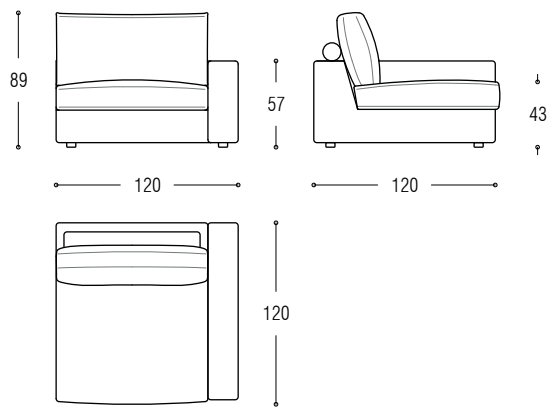

Corner element cm 120x100 right

Corner element cm 120x100 left

Corner element cm 100x100

Chaise longue cm 170 left

Chaise longue cm 170 right

Cushion cm 63 for corner sofa left

Cushion cm 63 for corner sofa right

Armrest cm 100

Stool cm 100x100

Left element cm 185 + right chaise longue

Sofa cm 205

Sofa cm 240

Sofa cm 270

Element cm 120 left

Element cm 120 right

Element cm 135 left

Element cm 135 right

Element cm 185 left

Element cm 185 right

Element cm 220 left

Element cm 220 right

Element cm 250 left

Element cm 250 right

Cushion cm 83 for corner sofa left

Cushion cm 83 for corner sofa right

Armrest cm 120

Left element cm 185x100 + cushion for corner + sofa cm 205x100

Left element cm 220x120 + right corner cm 100x120 + right element cm 120x100