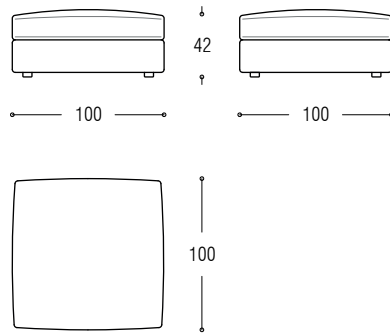

Left element cm 185 + right chaise longue