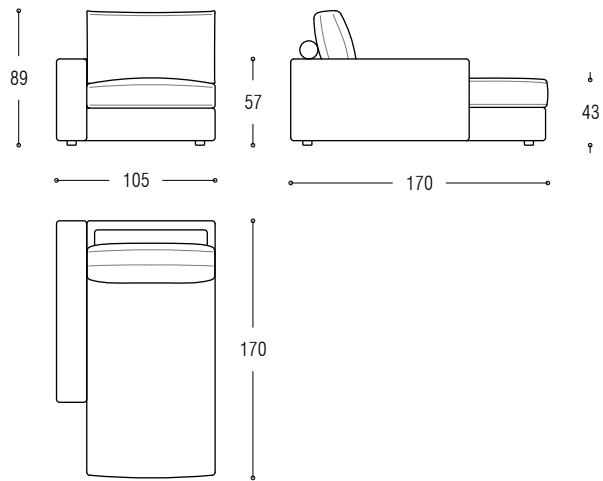

Corner element cm 120x100 right

Corner element cm 120x100 left

Corner element cm 100x100

Chaise longue cm 170 left

Chaise longue cm 170 right

Cushion cm 63 for corner sofa left

Cushion cm 63 for corner sofa right

Armrest cm 100

Stool cm 100x100

Left element cm 185 + right chaise longue

Sofa cm 205

Sofa cm 240

Sofa cm 270

Element cm 120 left

Element cm 120 right