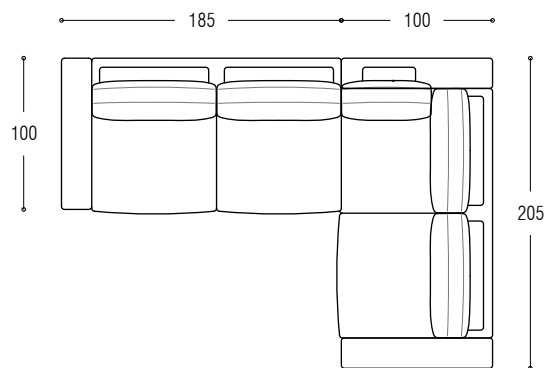

Element cm 135 left

Element cm 135 right

Element cm 185 left

Element cm 185 right

Element cm 220 left

Element cm 220 right

Element cm 250 left

Element cm 250 right

Cushion cm 83 for corner sofa left

Cushion cm 83 for corner sofa right

Armrest cm 120

Left element cm 185x100 + cushion for corner + sofa cm 205x100

Left element cm 220x120 + right corner cm 100x120 + right element cm 120x100