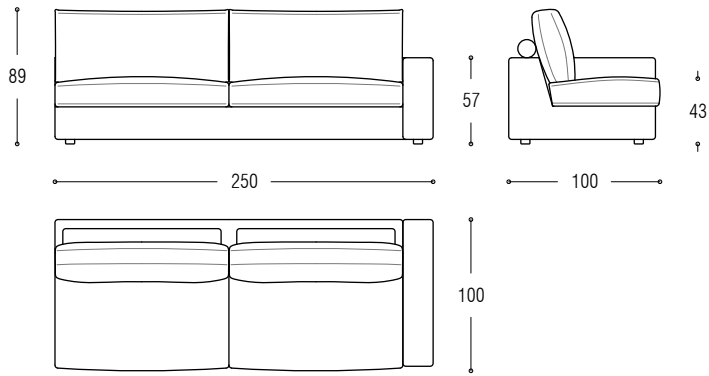

Element cm 160 left

Element cm 160 right

Element cm 185 left

Element cm 185 right

Element cm 220 left

Element cm 220 right

Element cm 250 left

Element cm 250 right

Cushion cm 83 for corner sofa left

Cushion cm 83 for corner sofa right

Armrest cm 120

Left element cm 185x100 + cushion for corner + sofa cm 205x100

Left element cm 220x120 + right corner cm 100x120 + right element cm 120x100