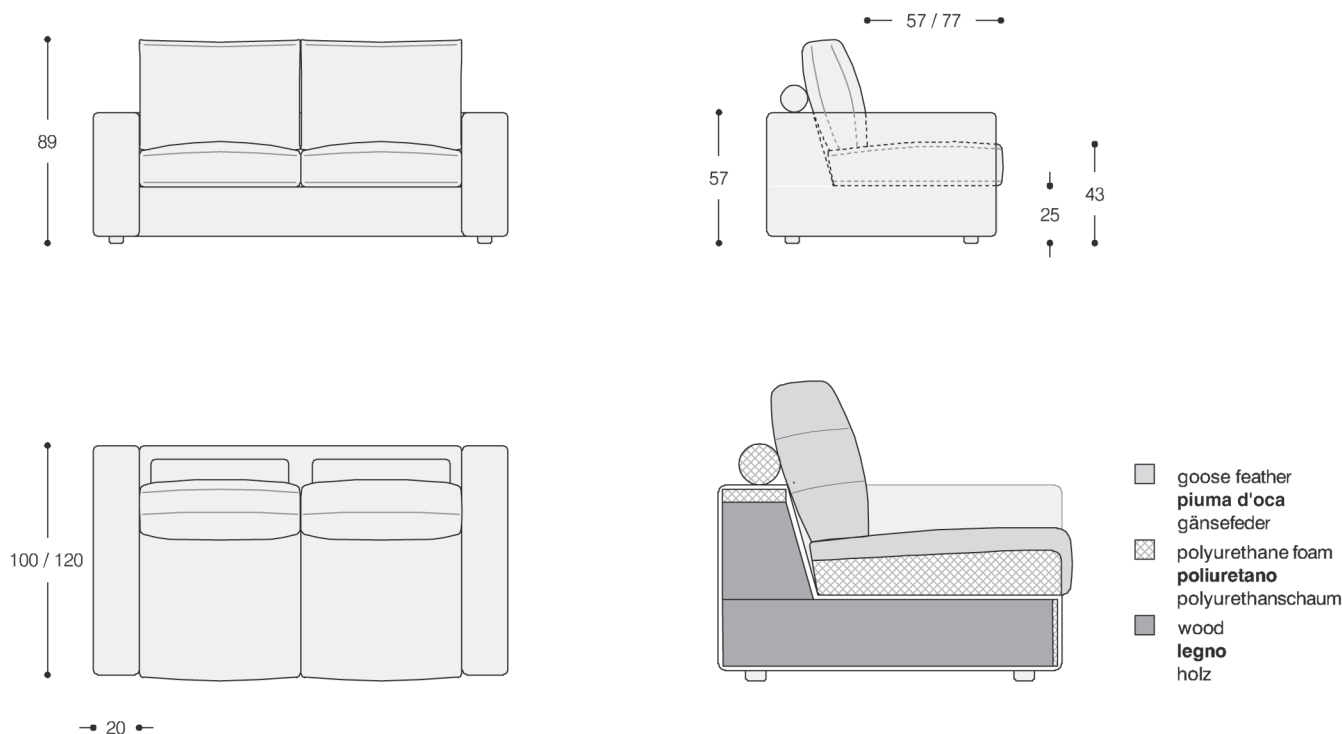

## TECHNICAL FEATURE

**Structure:** in solid wood, multi-ply wood and fiber, padded with polyurethane foam and covered with a white fabric joined with resin. Suspension with reinforced elastic belts.

**Padding:** seat cushions in polyurethane foam of various densities, wrapped in sterilized goose feathers and fiber divided into sections. On request, seat cushions in polyurethane foam and Dacron (same price). Back cushions in sterilized goose feathers and polyester fiber, divided into sections.