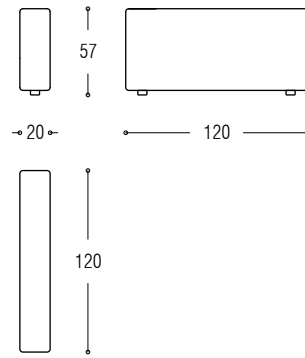

Element cm 135 left

Element cm 135 right

Element cm 185 left

Element cm 185 right

Element cm 220 left

Element cm 220 right

Element cm 250 left

Element cm 250 right

Cushion cm 83 for corner sofa left

Cushion cm 83 for corner sofa right

Armrest cm 120

Left element cm 185x100 + cushion for corner + sofa cm 205x100

Left element cm 220x120 + right corner cm 100x120 + right element cm 120x100