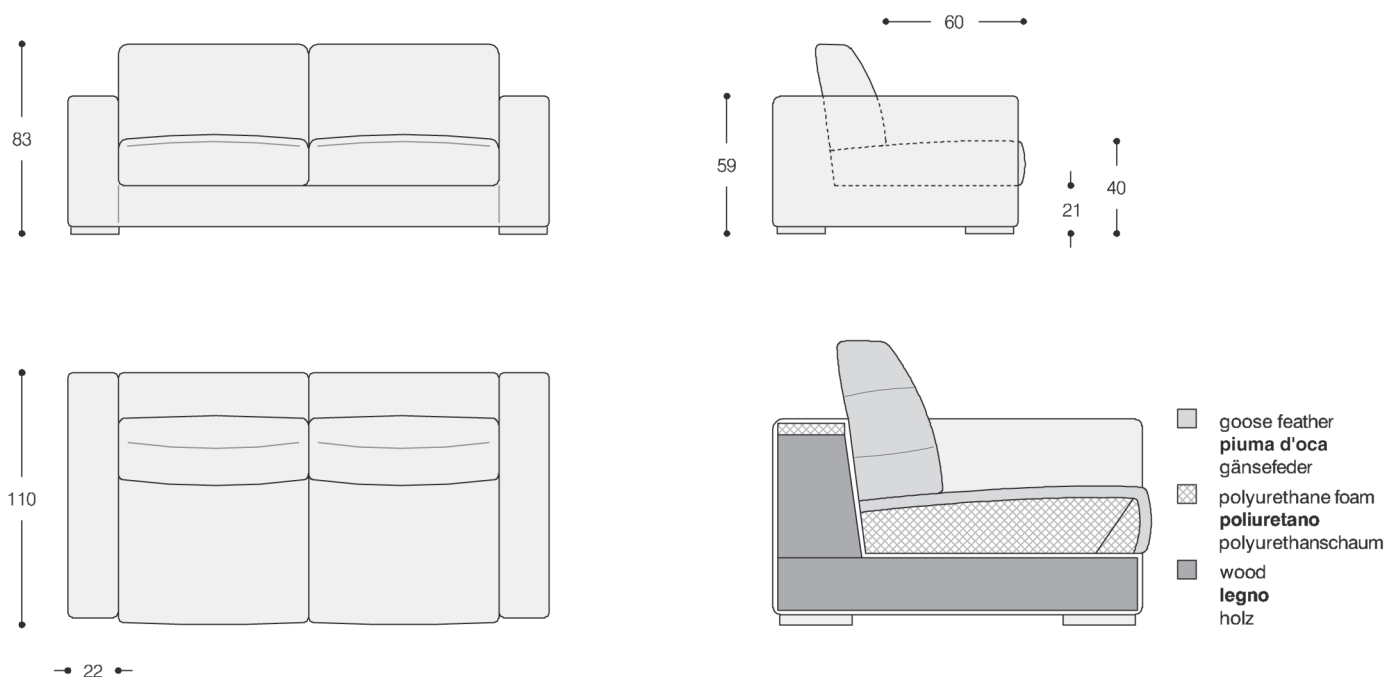

Terminal-Gold

TECHNICAL FEATURE

Structure: in solid wood, multiply wood and fiber, padded with polyurethane foam and covered with a white fabric joined with resin. Suspension with wooden staves.

Padding: seat cushions in polyurethane foam of various densities, wrapped in sterilized goose feather divided into sections. Back cushions in sterilized goose feather divided into sections.

CARATTERISTICHE TECNICHE

Struttura: in legno di abete, multistrato e fibra, imbottito con poliuretano espanso e rivestito da una fodera in vellutino bianco accoppiato a fibra di poliestere. Molleggio del sedile a doghe di legno.

Die Daunenfüllung verleiht dem Sofa bewusst einen legeren, verlebten Eindruck. Die Sitzfläche ist nicht formsteif, sondern soft mit einem gewollten Knautscheffekt.

Sofa cm 210

Sofa cm 240

Sofa cm 270

Sofa cm 300