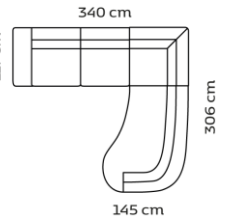

2,5-seat.+corner+Open-end

Combo shown **9041**
Combo mirrored **9031**

3-seat.+corner+Open-end

Combo shown **9061**
Combo mirrored **9051**

2,5-seat.+corner+Round open-end

Combo shown **9081**
Combo mirrored **9071**

3-seat.+corner+Round open-end

Combo shown **0221**
Combo mirrored **0211**

3-seater+corner+2,5-seater

1000044 **1000045**

2 pieces

3 pieces

Price group

Price group

M3: 3,19

M3: 5,07

M3: 3,53

M3: 3,79

M3: 4,16

M3: 4,42

M3: 4,07

Design elements