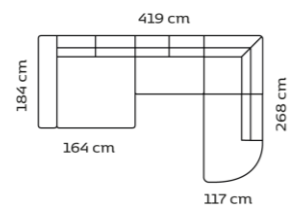

M3: 2,85

M3: 3,11

Price group

Combo shown **0111**
Combo mirrored **0121**

Double chaiselong+2-seater

Combo shown **0131**
Combo mirrored **0141**

Double chaise.+2-seat.+corner+Open-end

Combo shown **9021**
Combo mirrored **9011**

2,5-seat.+corner+Open-end

Combo shown **9041**
Combo mirrored **9031**

3-seat.+corner+Open-end

Combo shown **9061**
Combo mirrored **9051**

2,5-seat.+corner+Round open-end

Combo shown **9081**
Combo mirrored **9071**

M3: 3,19

M3: 5,07

M3: 3,53

M3: 3,79

M3: 4,16

M3: 4,42

M3: 4,07

Design elements