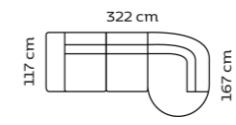

Combination **3221**

3-seater

Combination **2521**

2,5-seater

Combination **1760**

Foot rest

Combination **1740**

Foot rest

Combo shown
Combo mirrored **0021**
0011

2,5-seater + chaiselong

Combo shown
Combo mirrored **0041**
0031

3-seater + chaiselong

Combo shown
Combo mirrored **0061**
0051

2,5-seater + round chaiselong

Combo shown
Combo mirrored **0081**
0071

3-seater + round chaiselong

Price group

M3: 1,90

M3: 1,64

M3: 0,56

M3: 0,39

M3: 2,94

M3: 3,2

M3: 3,19

M3: 5,07

M3: 3,53

M3: 3,79

M3: 4,16

M3: 4,42

M3: 4,07

Design elements