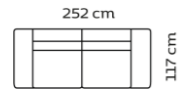

Combination **3221**

3-seater

Combination **2521**

2,5-seater

Combination **1760**

Foot rest

Combination **1740**

Foot rest

Combo shown
Combo mirrored **0021**
0011

2,5-seater + chaiselong

Combo shown
Combo mirrored **0041**
0031

3-seater + chaiselong

Combo shown
Combo mirrored **0061**
0051

2,5-seater + round chaiselong

Combo shown
Combo mirrored **0081**
0071

M3: 3,19

M3: 5,07

M3: 3,53

M3: 3,79

M3: 4,16

M3: 4,42

M3: 4,07

Design elements