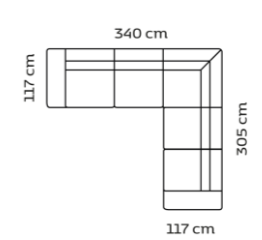

M3: 2,85

M3: 3,11

Price group

Combo shown **0111**
Combo mirrored **0121**

Double chaiselong+2-seater

Combo shown **0131**
Combo mirrored **0141**

Double chaise.+2-seat.+corner+Open-end

Combo shown **9021**
Combo mirrored **9011**

2,5-seat.+corner+Open-end

Combo shown **9041**
Combo mirrored **9031**

3-seat.+corner+Open-end

Combo shown **9061**
Combo mirrored **9051**

2,5-seat.+corner+Round open-end

Combo shown **9081**
Combo mirrored **9071**

3-seat.+corner+Round open-end

Combo shown **0221**
Combo mirrored **0211**

3-seater+corner+2,5-seater

1000044 **1000045**

2 pieces

3 pieces

Price group

Price group

M3: 3,19

M3: 5,07

M3: 3,53

M3: 3,79

M3: 4,16

M3: 4,42

M3: 4,07

Design elements