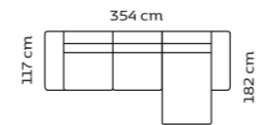

Combination **3221**

3-seater

Combination **2521**

2,5-seater

Combination **1760**

Foot rest

Combination **1740**

Foot rest

Combo shown
Combo mirrored **0021**
0011

2,5-seater + chaiselong

Combo shown
Combo mirrored **0041**
0031

3-seater + chaiselong

Combo shown
Combo mirrored **0061**
0051

2,5-seater + round chaiselong

Combo shown
Combo mirrored **0081**
0071

M3: 3,19

M3: 5,07

M3: 3,53

M3: 3,79

M3: 4,16

M3: 4,42

M3: 4,07

Design elements