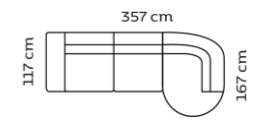

Combination **3221**

3-seater

Combination **2521**

2,5-seater

Combination **1760**

Foot rest

Combination **1740**

Foot rest

Combo shown
Combo mirrored **0021**
0011

2,5-seater + chaiselong

Combo shown
Combo mirrored **0041**
0031

3-seater + chaiselong

Combo shown
Combo mirrored **0061**
0051

2,5-seater + round chaiselong

Combo shown
Combo mirrored **0081**
0071

3-seater + round chaiselong

Price group

M3: 1,90

M3: 1,64

M3: 0,56

M3: 0,39

M3: 2,94

M3: 3,2

M3: 3,19

M3: 5,07

M3: 3,53

M3: 3,79

M3: 4,16

M3: 4,42

M3: 4,07

Design elements