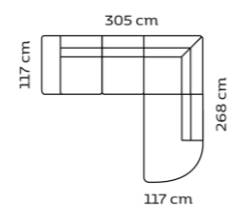

M3: 2,85

M3: 3,11

Price group

Combo shown **0111**
Combo mirrored **0121**

Double chaiselong+2-seater

Combo shown **0131**
Combo mirrored **0141**

Double chaise.+2-seat.+corner+Open-end

Combo shown **9021**
Combo mirrored **9011**

2,5-seat.+corner+Open-end

Combo shown **9041**
Combo mirrored **9031**

3-seat.+corner+Open-end

Combo shown **9061**
Combo mirrored **9051**

2,5-seat.+corner+Round open-end

Combo shown **9081**
Combo mirrored **9071**

M3: 3,19

M3: 5,07

M3: 3,53

M3: 3,79

M3: 4,16

M3: 4,42

M3: 4,07

Design elements