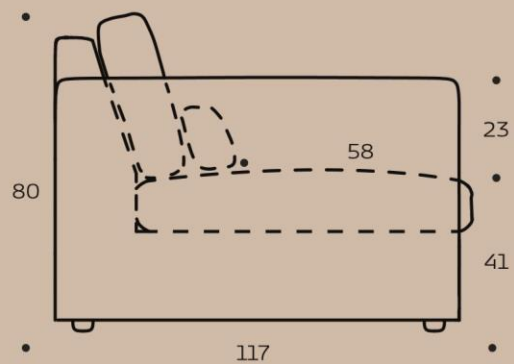

Design elements

11 Combinations

Available in fabric and leather

How to design

1. Choose design 341
2. Choose combination
3. Choose fabric or leather
4. Legs included

Dimensions