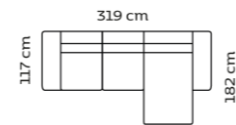

Combination **3221**

3-seater

Combination **2521**

2,5-seater

Combination **1760**

Foot rest

Combination **1740**

Foot rest

Combo shown
Combo mirrored **0021**
0011

2,5-seater + chaiselong

Combo shown
Combo mirrored **0041**
0031

3-seater + chaiselong

Combo shown
Combo mirrored **0061**
0051

2,5-seater + round chaiselong

Combo shown
Combo mirrored **0081**
0071

M3: 3,19

M3: 5,07

M3: 3,53

M3: 3,79

M3: 4,16

M3: 4,42

M3: 4,07

Design elements