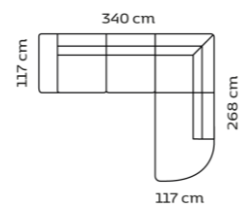

M3: 2,85

M3: 3,11

Price group

Combo shown **0111**
Combo mirrored **0121**

Double chaiselong+2-seater

Combo shown **0131**
Combo mirrored **0141**

Double chaise.+2-seat.+corner+Open-end

Combo shown **9021**
Combo mirrored **9011**

2,5-seat.+corner+Open-end

Combo shown **9041**
Combo mirrored **9031**

3-seat.+corner+Open-end

Combo shown **9061**
Combo mirrored **9051**

2,5-seat.+corner+Round open-end

Combo shown **9081**
Combo mirrored **9071**

M3: 3,19

M3: 5,07

M3: 3,53

M3: 3,79

M3: 4,16

M3: 4,42

M3: 4,07

Design elements