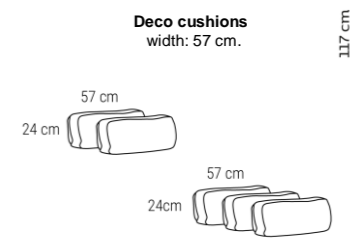

M3: 2,85

M3: 3,11

Price group

Combo shown **0111**
Combo mirrored **0121**

Double chaiselong+2-seater

Combo shown **0131**
Combo mirrored **0141**

Double chaise.+2-seat.+corner+Open-end

Combo shown **9021**
Combo mirrored **9011**

2,5-seat.+corner+Open-end

Combo shown **9041**
Combo mirrored **9031**

3-seat.+corner+Open-end

Combo shown **9061**
Combo mirrored **9051**

2,5-seat.+corner+Round open-end

Combo shown **9081**
Combo mirrored **9071**

3-seat.+corner+Round open-end

Combo shown **0221**
Combo mirrored **0211**

3-seater+corner+2,5-seater

1000044 **1000045**

2 pieces

3 pieces

Price group

Price group

M3: 3,19

M3: 5,07

M3: 3,53

M3: 3,79

M3: 4,16

M3: 4,42

M3: 4,07

Design elements