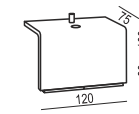

No. 84 metal chrome, painted black or grey and brushed steel*