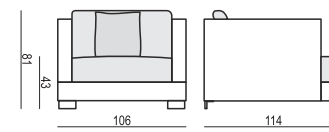

ARMCHAIR

3 SEATER (two parts)

2 SEATER

2 SEATER LEFT (or RIGHT)

2 SEATER without ARMRESTS

4 SEATER (two parts)

4 SEATER LEFT (or RIGHT)

4 SEATER without ARMRESTS

DIVAN LEFT (or RIGHT)

CORNER 90°

FOOTSTOOL

tea
& book

COLORADO

SET 1
DIVAN LEFT + 2 SEATER without ARMRESTS + DIVAN RIGHT

SET 2
DIVAN LEFT + 4 SEATER (two parts) without ARMRESTS + DIVAN RIGHT

SET 3 LEFT (or RIGHT)
DIVAN LEFT (or RIGHT) + 2 SEATER RIGHT (or LEFT)

SET 4 LEFT (or RIGHT)
DIVAN LEFT (or RIGHT) + 4 SEATER (two parts) RIGHT (or LEFT)

SET 5
2 SEATER LEFT + CORNER + 2 SEATER RIGHT

SITS reserves the right to change construction of products and components used due to improving durability of product and customer satisfaction without any further notice. Explicit ±2 cm tolerance of all elements sizes.