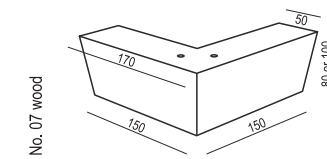

No. 84 metal chrome, painted black or grey and brushed steel*

*please check a cost of brushed steel finish with a sale representative

COMFORT

1. polyurethane foam/high resilient polyurethane foam
2. cushion chamber with mix of feather and silicone balls
3. springs
4. FSC® certified solid wood and wood based elements
5. fabric
6. FSC® certified solid wood or metal legs