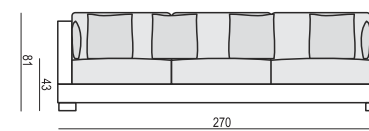

ARMCHAIR

3 SEATER (two parts)

2 SEATER

2 SEATER LEFT (or RIGHT)

2 SEATER without ARMRESTS

4 SEATER (two parts)

4 SEATER LEFT (or RIGHT)

4 SEATER without ARMRESTS

DIVAN LEFT (or RIGHT)

CORNER 90°

FOOTSTOOL

tea
& book

COLORADO

SET 1
DIVAN LEFT + 2 SEATER without ARMRESTS + DIVAN RIGHT

SET 2
DIVAN LEFT + 4 SEATER (two parts) without ARMRESTS + DIVAN RIGHT

SET 3 LEFT (or RIGHT)
DIVAN LEFT (or RIGHT) + 2 SEATER RIGHT (or LEFT)

SET 4 LEFT (or RIGHT)
DIVAN LEFT (or RIGHT) + 4 SEATER (two parts) RIGHT (or LEFT)

SET 5
2 SEATER LEFT + CORNER + 2 SEATER RIGHT

SITS reserves the right to change construction of products and components used due to improving durability of product and customer satisfaction without any further notice. Explicit ±2 cm tolerance of all elements sizes.