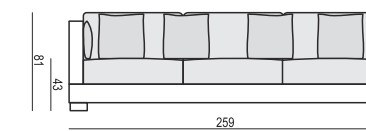

ARMCHAIR

3 SEATER (two parts)

2 SEATER

2 SEATER LEFT (or RIGHT)

2 SEATER without ARMRESTS

4 SEATER (two parts)

4 SEATER LEFT (or RIGHT)

4 SEATER without ARMRESTS

DIVAN LEFT (or RIGHT)

CORNER 90°

FOOTSTOOL

tea
& book

COLORADO

SET 1
DIVAN LEFT + 2 SEATER without ARMRESTS + DIVAN RIGHT

SET 2
DIVAN LEFT + 4 SEATER (two parts) without ARMRESTS + DIVAN RIGHT

SET 3 LEFT (or RIGHT)
DIVAN LEFT (or RIGHT) + 2 SEATER RIGHT (or LEFT)

SET 4 LEFT (or RIGHT)
DIVAN LEFT (or RIGHT) + 4 SEATER (two parts) RIGHT (or LEFT)

SET 5
2 SEATER LEFT + CORNER + 2 SEATER RIGHT

SITS reserves the right to change construction of products and components used due to improving durability of product and customer satisfaction without any further notice. Explicit ±2 cm tolerance of all elements sizes.