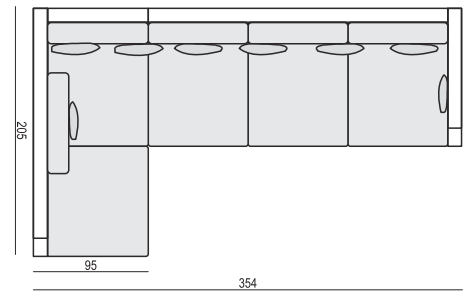

DIVAN LEFT (or RIGHT)

CORNER 90°

FOOTSTOOL

tea
& book

COLORADO

SET 1
DIVAN LEFT + 2 SEATER without ARMRESTS + DIVAN RIGHT

SET 2
DIVAN LEFT + 4 SEATER (two parts) without ARMRESTS + DIVAN RIGHT

SET 3 LEFT (or RIGHT)
DIVAN LEFT (or RIGHT) + 2 SEATER RIGHT (or LEFT)

SET 4 LEFT (or RIGHT)
DIVAN LEFT (or RIGHT) + 4 SEATER (two parts) RIGHT (or LEFT)

SET 5
2 SEATER LEFT + CORNER + 2 SEATER RIGHT

SITS reserves the right to change construction of products and components used due to improving durability of product and customer satisfaction without any further notice. Explicit ±2 cm tolerance of all elements sizes.