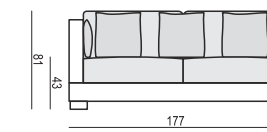

ARMCHAIR

3 SEATER (two parts)

2 SEATER

2 SEATER LEFT (or RIGHT)

2 SEATER without ARMRESTS

4 SEATER (two parts)

4 SEATER LEFT (or RIGHT)

4 SEATER without ARMRESTS

DIVAN LEFT (or RIGHT)

CORNER 90°

FOOTSTOOL

tea
& book

COLORADO

SET 1
DIVAN LEFT + 2 SEATER without ARMRESTS + DIVAN RIGHT

SET 2
DIVAN LEFT + 4 SEATER (two parts) without ARMRESTS + DIVAN RIGHT

SET 3 LEFT (or RIGHT)
DIVAN LEFT (or RIGHT) + 2 SEATER RIGHT (or LEFT)

SET 4 LEFT (or RIGHT)
DIVAN LEFT (or RIGHT) + 4 SEATER (two parts) RIGHT (or LEFT)

SET 5
2 SEATER LEFT + CORNER + 2 SEATER RIGHT

SITS reserves the right to change construction of products and components used due to improving durability of product and customer satisfaction without any further notice. Explicit ±2 cm tolerance of all elements sizes.