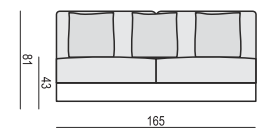

ARMCHAIR

3 SEATER (two parts)

2 SEATER

2 SEATER LEFT (or RIGHT)

2 SEATER without ARMRESTS

4 SEATER (two parts)

4 SEATER LEFT (or RIGHT)

4 SEATER without ARMRESTS

DIVAN LEFT (or RIGHT)

CORNER 90°

FOOTSTOOL

tea
& book

COLORADO

SET 1
DIVAN LEFT + 2 SEATER without ARMRESTS + DIVAN RIGHT

SET 2
DIVAN LEFT + 4 SEATER (two parts) without ARMRESTS + DIVAN RIGHT

SET 3 LEFT (or RIGHT)
DIVAN LEFT (or RIGHT) + 2 SEATER RIGHT (or LEFT)

SET 4 LEFT (or RIGHT)
DIVAN LEFT (or RIGHT) + 4 SEATER (two parts) RIGHT (or LEFT)

SET 5
2 SEATER LEFT + CORNER + 2 SEATER RIGHT

SITS reserves the right to change construction of products and components used due to improving durability of product and customer satisfaction without any further notice. Explicit ±2 cm tolerance of all elements sizes.