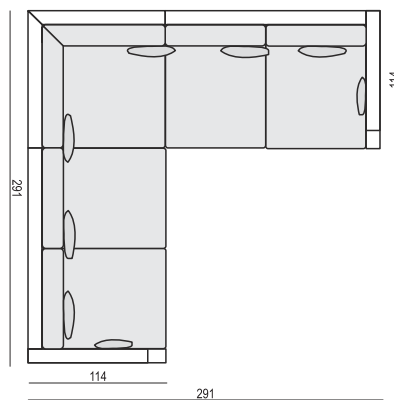

DIVAN LEFT (or RIGHT)

CORNER 90°

FOOTSTOOL

tea
& book

COLORADO

SET 1
DIVAN LEFT + 2 SEATER without ARMRESTS + DIVAN RIGHT

SET 2
DIVAN LEFT + 4 SEATER (two parts) without ARMRESTS + DIVAN RIGHT

SET 3 LEFT (or RIGHT)
DIVAN LEFT (or RIGHT) + 2 SEATER RIGHT (or LEFT)

SET 4 LEFT (or RIGHT)
DIVAN LEFT (or RIGHT) + 4 SEATER (two parts) RIGHT (or LEFT)

SET 5
2 SEATER LEFT + CORNER + 2 SEATER RIGHT

SITS reserves the right to change construction of products and components used due to improving durability of product and customer satisfaction without any further notice. Explicit ±2 cm tolerance of all elements sizes.