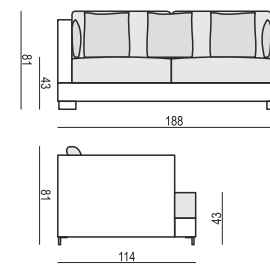

ARMCHAIR

3 SEATER (two parts)

2 SEATER

2 SEATER LEFT (or RIGHT)

2 SEATER without ARMRESTS

4 SEATER (two parts)

4 SEATER LEFT (or RIGHT)

4 SEATER without ARMRESTS

DIVAN LEFT (or RIGHT)

CORNER 90°

FOOTSTOOL

tea
& book

COLORADO

SET 1
DIVAN LEFT + 2 SEATER without ARMRESTS + DIVAN RIGHT

SET 2
DIVAN LEFT + 4 SEATER (two parts) without ARMRESTS + DIVAN RIGHT

SET 3 LEFT (or RIGHT)
DIVAN LEFT (or RIGHT) + 2 SEATER RIGHT (or LEFT)

SET 4 LEFT (or RIGHT)
DIVAN LEFT (or RIGHT) + 4 SEATER (two parts) RIGHT (or LEFT)

SET 5
2 SEATER LEFT + CORNER + 2 SEATER RIGHT

SITS reserves the right to change construction of products and components used due to improving durability of product and customer satisfaction without any further notice. Explicit ±2 cm tolerance of all elements sizes.