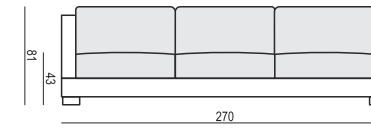

ALL ELEMENTS AVAILABLE WITHOUT DECO CUSHIONS

EXAMPLE
4 SEATER (two parts) without deco cushions

ADDITIONAL ACCESSORIES

CUSHION 40x40

CUSHION 45x45