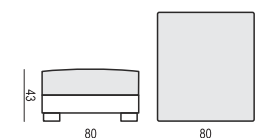

ARMCHAIR

3 SEATER (two parts)

2 SEATER

2 SEATER LEFT (or RIGHT)

2 SEATER without ARMRESTS

4 SEATER (two parts)

4 SEATER LEFT (or RIGHT)

4 SEATER without ARMRESTS

DIVAN LEFT (or RIGHT)

CORNER 90°

FOOTSTOOL

tea
& book

COLORADO

SET 1
DIVAN LEFT + 2 SEATER without ARMRESTS + DIVAN RIGHT

SET 2
DIVAN LEFT + 4 SEATER (two parts) without ARMRESTS + DIVAN RIGHT

SET 3 LEFT (or RIGHT)
DIVAN LEFT (or RIGHT) + 2 SEATER RIGHT (or LEFT)

SET 4 LEFT (or RIGHT)
DIVAN LEFT (or RIGHT) + 4 SEATER (two parts) RIGHT (or LEFT)

SET 5
2 SEATER LEFT + CORNER + 2 SEATER RIGHT

SITS reserves the right to change construction of products and components used due to improving durability of product and customer satisfaction without any further notice. Explicit ±2 cm tolerance of all elements sizes.