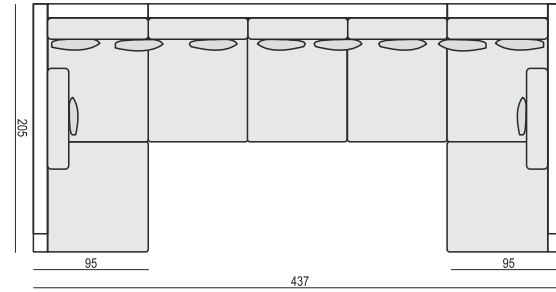

ARMCHAIR

3 SEATER (two parts)

2 SEATER

2 SEATER LEFT (or RIGHT)

2 SEATER without ARMRESTS

4 SEATER (two parts)

4 SEATER LEFT (or RIGHT)

4 SEATER without ARMRESTS

DIVAN LEFT (or RIGHT)

CORNER 90°

FOOTSTOOL

tea
& book

COLORADO

SET 1
DIVAN LEFT + 2 SEATER without ARMRESTS + DIVAN RIGHT

SET 2
DIVAN LEFT + 4 SEATER (two parts) without ARMRESTS + DIVAN RIGHT

SET 3 LEFT (or RIGHT)
DIVAN LEFT (or RIGHT) + 2 SEATER RIGHT (or LEFT)

SET 4 LEFT (or RIGHT)
DIVAN LEFT (or RIGHT) + 4 SEATER (two parts) RIGHT (or LEFT)

SET 5
2 SEATER LEFT + CORNER + 2 SEATER RIGHT

SITS reserves the right to change construction of products and components used due to improving durability of product and customer satisfaction without any further notice. Explicit ±2 cm tolerance of all elements sizes.