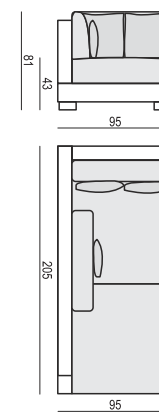

ARMCHAIR

3 SEATER (two parts)

2 SEATER

2 SEATER LEFT (or RIGHT)

2 SEATER without ARMRESTS

4 SEATER (two parts)

4 SEATER LEFT (or RIGHT)

4 SEATER without ARMRESTS

DIVAN LEFT (or RIGHT)

CORNER 90°

FOOTSTOOL

tea
& book

COLORADO

SET 1
DIVAN LEFT + 2 SEATER without ARMRESTS + DIVAN RIGHT

SET 2
DIVAN LEFT + 4 SEATER (two parts) without ARMRESTS + DIVAN RIGHT

SET 3 LEFT (or RIGHT)
DIVAN LEFT (or RIGHT) + 2 SEATER RIGHT (or LEFT)

SET 4 LEFT (or RIGHT)
DIVAN LEFT (or RIGHT) + 4 SEATER (two parts) RIGHT (or LEFT)

SET 5
2 SEATER LEFT + CORNER + 2 SEATER RIGHT

SITS reserves the right to change construction of products and components used due to improving durability of product and customer satisfaction without any further notice. Explicit ±2 cm tolerance of all elements sizes.