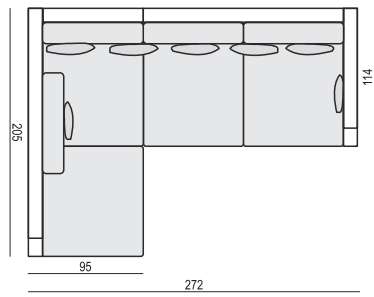

ARMCHAIR

3 SEATER (two parts)

2 SEATER

2 SEATER LEFT (or RIGHT)

2 SEATER without ARMRESTS

4 SEATER (two parts)

4 SEATER LEFT (or RIGHT)

4 SEATER without ARMRESTS

DIVAN LEFT (or RIGHT)

CORNER 90°

FOOTSTOOL

tea
& book

COLORADO

SET 1
DIVAN LEFT + 2 SEATER without ARMRESTS + DIVAN RIGHT

SET 2
DIVAN LEFT + 4 SEATER (two parts) without ARMRESTS + DIVAN RIGHT

SET 3 LEFT (or RIGHT)
DIVAN LEFT (or RIGHT) + 2 SEATER RIGHT (or LEFT)

SET 4 LEFT (or RIGHT)
DIVAN LEFT (or RIGHT) + 4 SEATER (two parts) RIGHT (or LEFT)

SET 5
2 SEATER LEFT + CORNER + 2 SEATER RIGHT

SITS reserves the right to change construction of products and components used due to improving durability of product and customer satisfaction without any further notice. Explicit ±2 cm tolerance of all elements sizes.