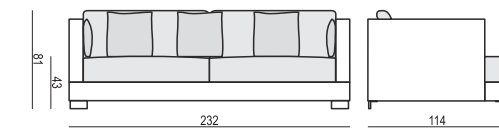

ARMCHAIR

3 SEATER (two parts)

2 SEATER

2 SEATER LEFT (or RIGHT)

2 SEATER without ARMRESTS

4 SEATER (two parts)

4 SEATER LEFT (or RIGHT)

4 SEATER without ARMRESTS

DIVAN LEFT (or RIGHT)

CORNER 90°

FOOTSTOOL

tea
& book

COLORADO

SET 1
DIVAN LEFT + 2 SEATER without ARMRESTS + DIVAN RIGHT

SET 2
DIVAN LEFT + 4 SEATER (two parts) without ARMRESTS + DIVAN RIGHT

SET 3 LEFT (or RIGHT)
DIVAN LEFT (or RIGHT) + 2 SEATER RIGHT (or LEFT)

SET 4 LEFT (or RIGHT)
DIVAN LEFT (or RIGHT) + 4 SEATER (two parts) RIGHT (or LEFT)

SET 5
2 SEATER LEFT + CORNER + 2 SEATER RIGHT

SITS reserves the right to change construction of products and components used due to improving durability of product and customer satisfaction without any further notice. Explicit ±2 cm tolerance of all elements sizes.