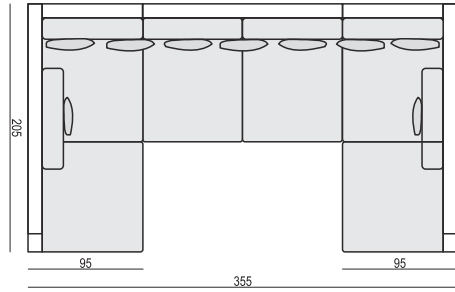

ARMCHAIR

3 SEATER (two parts)

2 SEATER

2 SEATER LEFT (or RIGHT)

2 SEATER without ARMRESTS

4 SEATER (two parts)

4 SEATER LEFT (or RIGHT)

4 SEATER without ARMRESTS

DIVAN LEFT (or RIGHT)

CORNER 90°

FOOTSTOOL

tea
& book

COLORADO

SET 1
DIVAN LEFT + 2 SEATER without ARMRESTS + DIVAN RIGHT

SET 2
DIVAN LEFT + 4 SEATER (two parts) without ARMRESTS + DIVAN RIGHT

SET 3 LEFT (or RIGHT)
DIVAN LEFT (or RIGHT) + 2 SEATER RIGHT (or LEFT)

SET 4 LEFT (or RIGHT)
DIVAN LEFT (or RIGHT) + 4 SEATER (two parts) RIGHT (or LEFT)

SET 5
2 SEATER LEFT + CORNER + 2 SEATER RIGHT

SITS reserves the right to change construction of products and components used due to improving durability of product and customer satisfaction without any further notice. Explicit ±2 cm tolerance of all elements sizes.