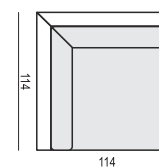

ARMCHAIR

3 SEATER (two parts)

2 SEATER

2 SEATER LEFT (or RIGHT)

2 SEATER without ARMRESTS

4 SEATER (two parts)

4 SEATER LEFT (or RIGHT)

4 SEATER without ARMRESTS

DIVAN LEFT (or RIGHT)

CORNER 90°

FOOTSTOOL

tea
& book

COLORADO

SET 1
DIVAN LEFT + 2 SEATER without ARMRESTS + DIVAN RIGHT

SET 2
DIVAN LEFT + 4 SEATER (two parts) without ARMRESTS + DIVAN RIGHT

SET 3 LEFT (or RIGHT)
DIVAN LEFT (or RIGHT) + 2 SEATER RIGHT (or LEFT)

SET 4 LEFT (or RIGHT)
DIVAN LEFT (or RIGHT) + 4 SEATER (two parts) RIGHT (or LEFT)

SET 5
2 SEATER LEFT + CORNER + 2 SEATER RIGHT

SITS reserves the right to change construction of products and components used due to improving durability of product and customer satisfaction without any further notice. Explicit ±2 cm tolerance of all elements sizes.