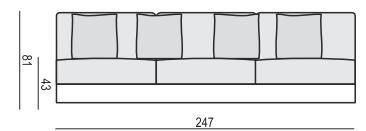

ARMCHAIR

3 SEATER (two parts)

2 SEATER

2 SEATER LEFT (or RIGHT)

2 SEATER without ARMRESTS

4 SEATER (two parts)

4 SEATER LEFT (or RIGHT)

4 SEATER without ARMRESTS

DIVAN LEFT (or RIGHT)

CORNER 90°

FOOTSTOOL

tea
& book

COLORADO

SET 1
DIVAN LEFT + 2 SEATER without ARMRESTS + DIVAN RIGHT

SET 2
DIVAN LEFT + 4 SEATER (two parts) without ARMRESTS + DIVAN RIGHT

SET 3 LEFT (or RIGHT)
DIVAN LEFT (or RIGHT) + 2 SEATER RIGHT (or LEFT)

SET 4 LEFT (or RIGHT)
DIVAN LEFT (or RIGHT) + 4 SEATER (two parts) RIGHT (or LEFT)

SET 5
2 SEATER LEFT + CORNER + 2 SEATER RIGHT

SITS reserves the right to change construction of products and components used due to improving durability of product and customer satisfaction without any further notice. Explicit ±2 cm tolerance of all elements sizes.