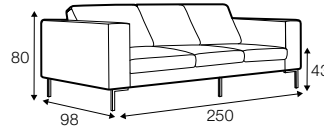

## COVERS

FC fixed

modular system

armchair

armchair wide

footstool 90x70

footstool 100x90

2 seater

3 seater

3XL seater

set 1 right / or left  
2 seater left / or right  
+ chaiselongue right / or left

set 2 right / or left  
3 seater left / or right  
+ chaiselongue wide right / or left

set 3 right / or left  
2 seater left / or right + corner 30°  
+ armchair right / or left

set 4 right / or left  
3 seater left / or right + corner 30°  
+ armchair wide right / or left

set 5  
2 seater left + corner 90° no. 1 + 2 seater right

set 6  
3 seater left + corner 90° no. 1 + 3 seater right