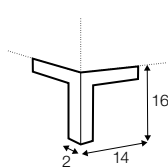

chaiselongue wide right / or left  
available also as freestanding

bench right / or left

corner 30°

corner 90° no. 1

corner 90° no. 2

cozy corner right / or left

**extra dimensions**

depth of seat

**accessories**

headrest with roll L-50

headrest with roll L-70

endpart left / or right

**legs**

no. 109  
wood

no. 47  
metal chrome,  
painted black or grey  
and brushed steel\*

no. 119  
metal chrome,  
painted black or grey  
and brushed steel\*