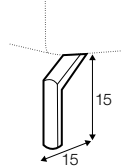

chaiselongue wide right / or left  
available also as freestanding

bench right / or left

corner 30°

corner 90° no. 1

corner 90° no. 2

cozy corner right / or left

**extra dimensions**

depth of seat

**accessories**

headrest with roll L-50

headrest with roll L-70

endpart left / or right

**legs**

no. 109  
wood

no. 47  
metal chrome,  
painted black or grey  
and brushed steel\*

no. 119  
metal chrome,  
painted black or grey  
and brushed steel\*