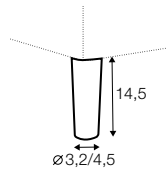

no. 153
wood