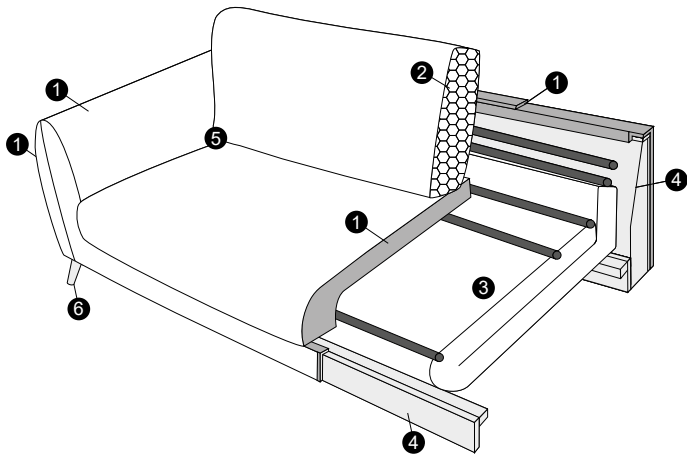

3 seater sofa bed left / or right + chaiselongue box right / or left

set 2 right / or left

4 seater sofa bed left / or right + chaiselongue box right / or left

extra dimensions

depth of seat

legs

no. 91
wood

no. 141A
wood

no. 153
wood

no. 111D
metal chrome,
painted black or grey
and brushed steel*

*please check a cost of brushed steel finish with a sale representative.

profile

standard

- 1. polyurethane foam / high resilient polyurethane foam
- 2. silicone balls
- 3. mattress
- 4. FSC® certified solid wood and wood based elements
- 5. fabric
- 6. solid wood/metal legs