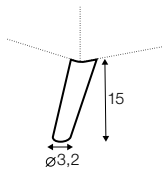

Lucy

SITS

Lucy

UPHOLSTERY COMFORTS COVERS

Drawings shown height with leg no. 141A

3 seater sofa bed

4 seater sofa bed

set 1 right / or left

3 seater sofa bed left / or right + chaiselongue box right / or left

set 2 right / or left

4 seater sofa bed left / or right + chaiselongue box right / or left

extra dimensions

depth of seat

legs

no. 91
wood