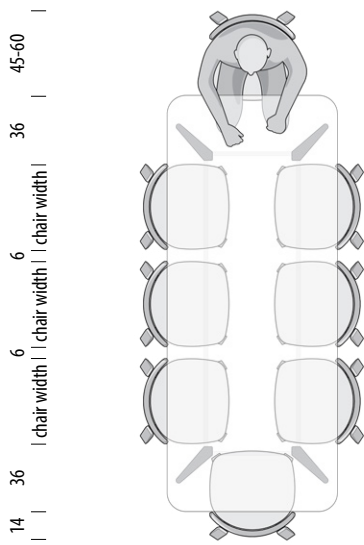

# Stafa table

Nora chair | W: 45, D: 47, H: 79

0cm 100 140 160 180 200 220 240

Scale: 1:40

Version: 1-8-2021

deepest chair fit  
6 chairs

max. seating places  
8 chairs

14 | table depth | 14

14 | table depth | 14

14 | table depth | 14