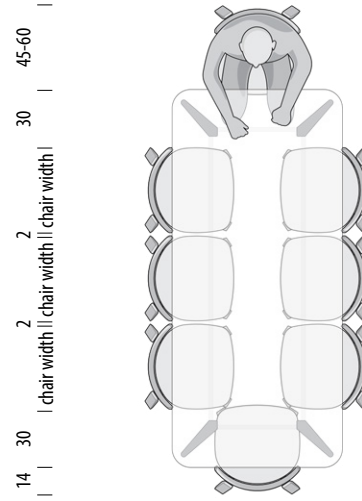

# Stafa table

Nora chair | W: 45, D: 47, H: 79

0cm 100 140 160 180 200 220 240

Scale: 1:40

Version: 1-8-2021

deepest chair fit  
6 chairs

max. seating places  
8 chairs

14 | table depth | 14

14 | table depth | 14

14 | table depth | 14