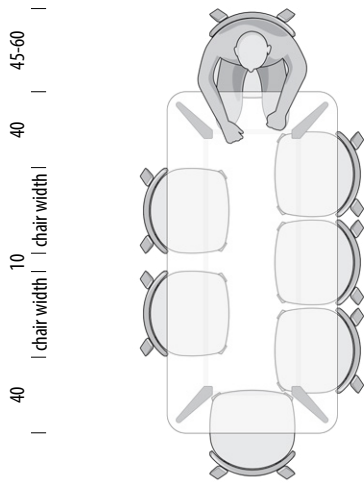

# Stafa table

Nora chair | W: 45, D: 47, H: 79

0cm 100 140 160 180 200 220 240

Scale: 1:40

Version: 1-8-2021

deepest chair fit  
6 chairs

max. seating places  
8 chairs

14 | table depth | 14

14 | table depth | 14

14 | table depth | 14