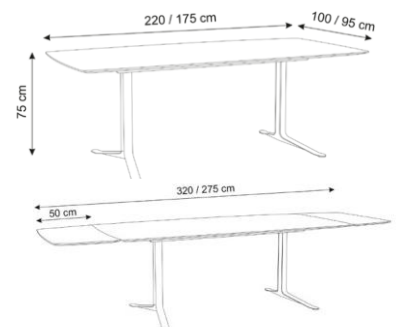

FEZZY DINING TABLES

**GERMAN
DESIGN
AWARD
SPECIAL
2021**

Fezzy table

No 735175 Main table

No 535049 1 x extension leaf 50 cm

Boat shaped dining table.
with possibility for extension
in each end. 4 - 6 seats -
extended 8- 10 seats.

Extension leaves to be ordered
separately.

L 175 W 95 H 75 cm.

Fezzy table

No 735220 Main table

No 535050 1 x extension leaf 50 cm

No 7386010 Storage for 2 ext.

Boat shaped dining table.
with possibility for extension
in each end. 6-8 seats
- extended 10-12 seats.
Magazine for ext. leaves can
be mounted under table

Extension leaves to be ordered
separately.

L 220 W 100 H 75 cm.

COLOURS AND MATERIALS

BASE, EDGE

EDGE43		Light oak 87 lacmat lac		Black oak75		Walnut oil mat
LEGS Black		metal w/ veneerw/ 43 Light oak mat lac		Black metal veneer 75 Walnut oil		Black metal