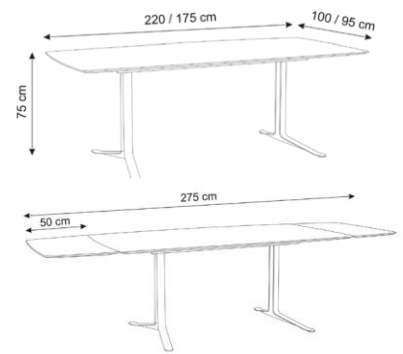

FEZZY DINING TABLES

**GERMAN
DESIGN
AWARD
SPECIAL
2021**

Fezzy table

No 735175 Main table

No 535049 1 x extension leaf 50 cm

Boat shaped dining table.
with possibility for extension
in each end. 4 - 6 seats -
extended 8- 10 seats.

Extension leaves to be ordered
separately.

L 175 W 95 H 75 cm.

Fezzy table

No 735220 Main table

No 535050 1 x extension leaf 50 cm

No 7386010 Storage for 2 ext.

Boat shaped dining table.
with possibility for extension
in each end. 6-8 seats
- extended 10-12 seats.
Magazine for ext. leaves can
be mounted under table

Extension leaves to be ordered
separately.

L 220 W 100 H 75 cm.

COLOURS AND MATERIALS

BASE, EDGE

EDGE43		Light oak 87 lacmat lac		Black oak75		Walnut oil mat
LEGS Black		metal w/ veneerw/ 43 Light oak mat lac		Black metal veneer 75 Walnut oil		Black metal