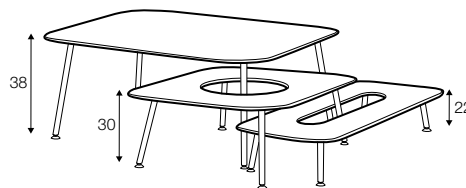

Tetris

SITS

Tetris

coffee table 1 110x80

coffee table 2 80x80

coffee table 3 100x50

coffee table 1B 110x80

coffee table 2B 80x80

coffee table 3B 100x50

coffee table 4 110x110

example with metal leg ver. A
coffee table 1 110x80 + coffee table 2B 80x80
+ coffee table 3B 100x50

available materials for top

wood: bleached oak

wood: oak

wood: white

wood: black

available materials for legs

metal: white

metal: grey

metal: black

Sits reserves the right to change construction of products and components used due to improving durability of product and customer satisfaction without any further notice. Explicit ± 2 cm tolerance of all elements sizes.