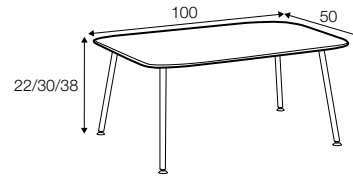

Tetris

SITS

Tetris

coffee table 1 110x80

coffee table 2 80x80

coffee table 3 100x50

coffee table 1B 110x80

coffee table 2B 80x80

coffee table 3B 100x50

coffee table 4 110x110

example with metal leg ver. A
coffee table 1 110x80 + coffee table 2B 80x80
+ coffee table 3B 100x50

available materials for top

wood: bleached oak

wood: oak

wood: white

wood: black

available materials for legs

metal: white

metal: grey

metal: black

Sits reserves the right to change construction of products and components used due to improving durability of product and customer satisfaction without any further notice. Explicit ± 2 cm tolerance of all elements sizes.