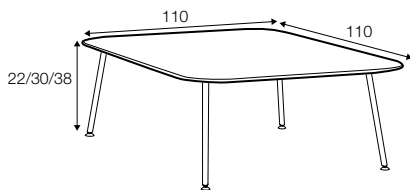

Tetris

SITS

Tetris

coffee table 1 110x80

coffee table 2 80x80

coffee table 3 100x50

coffee table 1B 110x80

coffee table 2B 80x80

coffee table 3B 100x50

coffee table 4 110x110

example with metal leg ver. A
coffee table 1 110x80 + coffee table 2B 80x80
+ coffee table 3B 100x50

available materials for top

wood: bleached oak

wood: oak

wood: white

wood: black

available materials for legs

metal: white

metal: grey

metal: black

Sits reserves the right to change construction of products and components used due to improving durability of product and customer satisfaction without any further notice. Explicit ± 2 cm tolerance of all elements sizes.