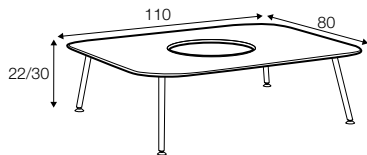

Tetris

SITS

Tetris

coffee table 1 110x80

coffee table 2 80x80

coffee table 3 100x50

coffee table 1B 110x80

coffee table 2B 80x80

coffee table 3B 100x50

coffee table 4 110x110

example with metal leg ver. A
coffee table 1 110x80 + coffee table 2B 80x80
+ coffee table 3B 100x50

available materials for top

wood: bleached oak

wood: oak

wood: white

wood: black

available materials for legs

metal: white

metal: grey

metal: black

Sits reserves the right to change construction of products and components used due to improving durability of product and customer satisfaction without any further notice. Explicit ± 2 cm tolerance of all elements sizes.