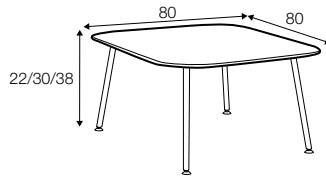

Tetris

SITS

Tetris

coffee table 1 110x80

coffee table 2 80x80

coffee table 3 100x50

coffee table 1B 110x80

coffee table 2B 80x80

coffee table 3B 100x50

coffee table 4 110x110

example with metal leg ver. A
coffee table 1 110x80 + coffee table 2B 80x80
+ coffee table 3B 100x50

available materials for top

wood: bleached oak

wood: oak

wood: white

wood: black

available materials for legs

metal: white

metal: grey

metal: black

Sits reserves the right to change construction of products and components used due to improving durability of product and customer satisfaction without any further notice. Explicit ± 2 cm tolerance of all elements sizes.