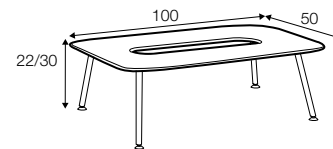

Tetris

SITS

Tetris

coffee table 1 110x80

coffee table 2 80x80

coffee table 3 100x50

coffee table 1B 110x80

coffee table 2B 80x80

coffee table 3B 100x50

coffee table 4 110x110

example with metal leg ver. A
coffee table 1 110x80 + coffee table 2B 80x80
+ coffee table 3B 100x50

available materials for top

wood: bleached oak

wood: oak

wood: white

wood: black

available materials for legs

metal: white

metal: grey

metal: black

Sits reserves the right to change construction of products and components used due to improving durability of product and customer satisfaction without any further notice. Explicit ± 2 cm tolerance of all elements sizes.