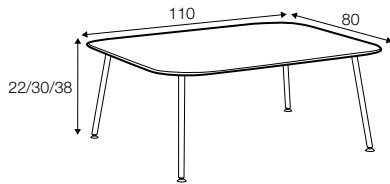

Tetris

SITS

Tetris

coffee table 1 110x80

coffee table 2 80x80

coffee table 3 100x50

coffee table 1B 110x80

coffee table 2B 80x80

coffee table 3B 100x50

coffee table 4 110x110

example with metal leg ver. A
coffee table 1 110x80 + coffee table 2B 80x80
+ coffee table 3B 100x50

available materials for top

wood: bleached oak

wood: oak

wood: white

wood: black

available materials for legs

metal: white

metal: grey

metal: black

Sits reserves the right to change construction of products and components used due to improving durability of product and customer satisfaction without any further notice. Explicit ± 2 cm tolerance of all elements sizes.