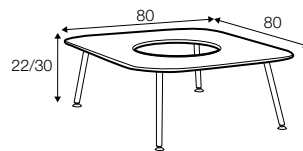

Tetris

SITS

Tetris

coffee table 1 110x80

coffee table 2 80x80

coffee table 3 100x50

coffee table 1B 110x80

coffee table 2B 80x80

coffee table 3B 100x50

coffee table 4 110x110

example with metal leg ver. A
coffee table 1 110x80 + coffee table 2B 80x80
+ coffee table 3B 100x50

available materials for top

wood: bleached oak

wood: oak

wood: white

wood: black

available materials for legs

metal: white

metal: grey

metal: black

Sits reserves the right to change construction of products and components used due to improving durability of product and customer satisfaction without any further notice. Explicit ± 2 cm tolerance of all elements sizes.