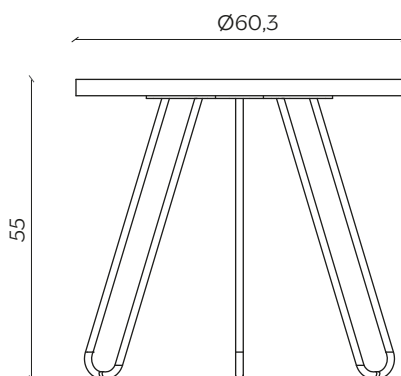

Every Porcino is unique; the top is made from a horizontal slice of wood, which makes every piece unrepeatable in terms of size and grain. This eclectic coffee table can be matched with armchairs, sofas and beds, evoking a forest-like atmosphere.

DIMENSIONI | DIMENSIONS

lunghezza | width: 80 cm
larghezza | depth: 80 cm
altezza | height: 36 cm

lunghezza | width: 60,3 cm
larghezza | depth: 60,3 cm
altezza | height: 55 cm

AMBIENTE | ENVIRONMENT

interno | indoor