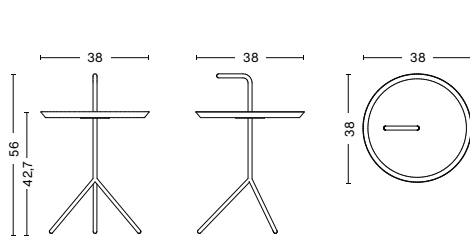

DLM

PRODUCT FACT SHEET

DLM

DESIGN BY THOMAS BENTZEN, 2007

Thomas Bentzen's portable side table is aptly named 'Don't Leave Me'. Abbreviated to DLM, it features a convenient handle that allows the metal table to be carried from room to room. Although it has a lightweight and portable structure, the three slanted legs provide great stability. Available in two sizes, the DLM and DLM XL make functional alternatives to traditional coffee tables and can be used in most home or office environments. Both sizes are made in powder coated steel and come in different colour options.

HIGHLIGHTS

- Lightweight portable side table.
- Available in a variety of colours and glosses.
- Available in two sizes - Ø38 cm | and Ø48 cm.
- Suitable for a wide variety of private and office environments.

DIMENSIONS

DLM
DIAMETER 38 CM
HEIGHT 56 CM

DLM XL
DIAMETER 48 CM
HEIGHT 65 CM

MATERIAL

Powder coated steel.

COUNTRY OF ORIGIN

China

COLOUR & FINISH