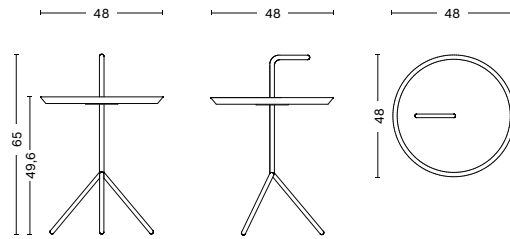

DLM

PRODUCT FACT SHEET

DLM

DESIGN BY THOMAS BENTZEN, 2007

Thomas Bentzen's portable side table is aptly named 'Don't Leave Me'. Abbreviated to DLM, it features a convenient handle that allows the metal table to be carried from room to room. Although it has a lightweight and portable structure, the three slanted legs provide great stability. Available in two sizes, the DLM and DLM XL make functional alternatives to traditional coffee tables and can be used in most home or office environments. Both sizes are made in powder coated steel and come in different colour options.

HIGHLIGHTS

- Lightweight portable side table.
- Available in a variety of colours and glosses.
- Available in two sizes - Ø38 cm | and Ø48 cm.
- Suitable for a wide variety of private and office environments.

DIMENSIONS

DLM
DIAMETER 38 CM
HEIGHT 56 CM

DLM XL
DIAMETER 48 CM
HEIGHT 65 CM

MATERIAL

Powder coated steel.

COUNTRY OF ORIGIN

China

COLOUR & FINISH