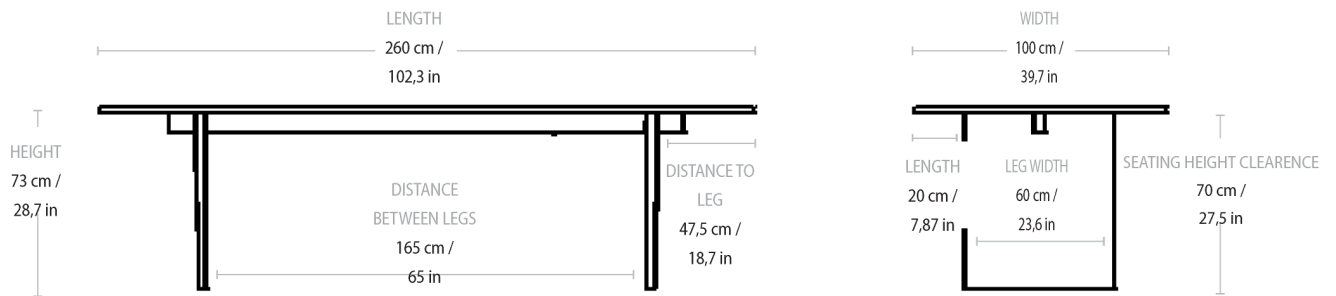


Private Dining Table 260cm

Space Copenhagen - 2021

ITEM NUMBER	Private Dining Table - 260cm	55266 (10111679, 10113069)
DESCRIPTION	The Private Dining Tables share the elegance, symmetry, and inspiration from traditional Japanese joinery with the rest of Space Copenhagen's Private Collection. The veneered wood tabletops, in Brown Black Stained Ash and Light Stained Oak, are joined to the two tapered legs via a solid wood crossbeam, resulting in a sturdy stance and a refined appearance.	

Materials & Finishes

TABLE TOP FINISH Light Stained Oak Veneer, Brown/Black Stained Ash Veneer

STRUCTURE AND LEGS FINISH Light Stained Oak Veneer, Black Stained Ash Veneer

MATERIALS

MDF, Veneer

Dimensions

WIDTH	260cm / 102.3in
DEPTH	100cm / 39.3in
HEIGHT	73cm / 28.7in
SEATING HEIGHT CLEARANCE	70cm / 27.5in
TABLE TOP THICKNESS	30cm / 11.8in

Weight Private Dining 260cm

TOTAL WEIGHT	85.5kg / 188.5lbs
TABLE TOP WEIGHT	66kg / 145lbs
BASE WEIGHT	15kg / 33lbs

Number of parcels 1

PACKAGING 'WITH PALLET'

PACKAGING LENGTH	275cm / 102.2in
PACKAGING WIDTH	118.5cm / 46.6in

PACKAGING HEIGHT	28cm(11cm(Pallet)+17cm) / 11in(4.3in(Pallet)+6.7in)
PACKAGING WEIGHT	12kg / 26.4lbs
GROSS WEIGHT	97.5kg / 215lbs

SUSTAINABILITY	Flat packed
----------------	-------------

Glides

PLASTIC GLIDES	Included as standard
----------------	----------------------