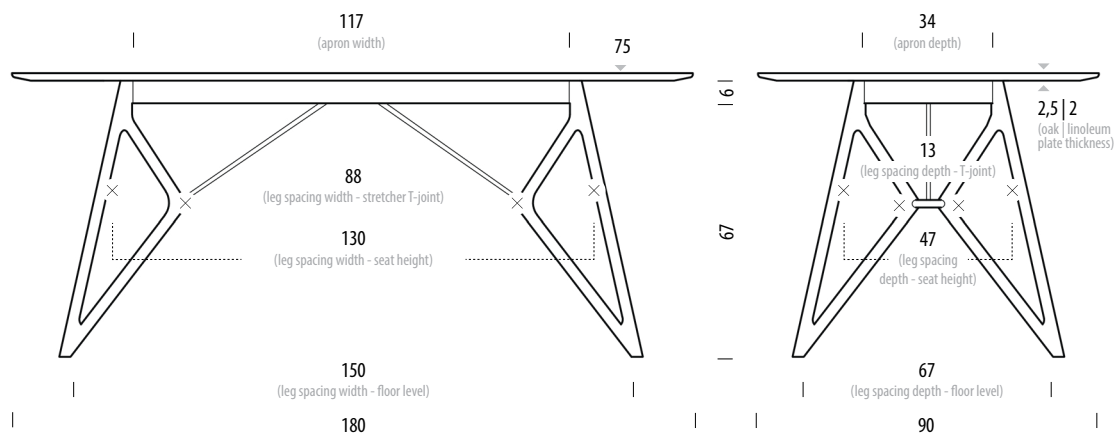

Item no. 03B / 09F

Leg spacing	Width	Depth	Height
Floor level	130	67	
Seat height	110	47	
Stretcher T-joint	68	13	
Apron	97	34	

Assembly 15 min / 2 persons

Plate	Thickness
	2 / 2,5

Selected options

Body

Oiled Oak
1015
White oil

For other material options, please see the Available materials section at the end of the product sheet.

Tink table 180

Base Solid oak, Plate Solid oak / Linoleum

reddot award 2016
winner

Basic info

Design	Salih Teskeredžić	
Product size	W: 180, D: 90, H: 75	
Packaging	W: 185, D: 97, H: 13,5	
Volume	0,24 m ³	
Net weight	44 kg	33 kg
Gross weight	49,4 kg (oak)	38,3 kg (linoleum)

Item no. 03C / 0A0

Leg spacing	Width	Depth	Height
Floor level	150	67	
Seat height	130	47	
Stretcher T-joint	88	13	
Apron	117	34	

Assembly 15 min / 2 persons

Plate	Thickness
	2 / 2,5

Selected options

Body

Oiled Oak
1015
White oil

Item no. 03D / OA1

Leg spacing	Width	Depth	Height
Floor level	170	67	
Seat height	150	47	
Stretcher T-joint	108	13	
Apron	137	34	

Assembly 15 min / 2 persons

Plate	Thickness
	2 / 2,5

Selected options

Body

Oiled Oak
1015
White oil