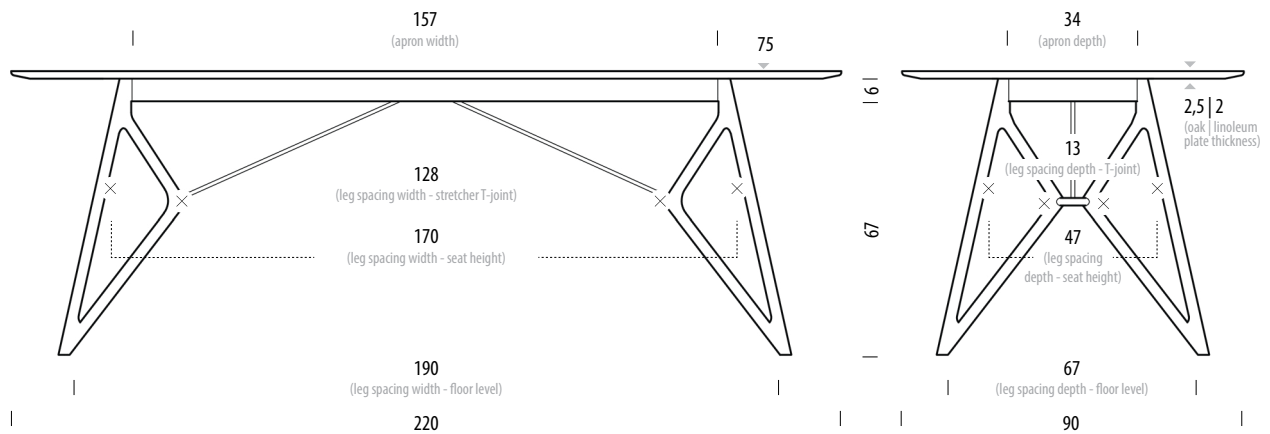

Item no. 03D / OA1

Leg spacing	Width	Depth	Height
Floor level	170	67	
Seat height	150	47	
Stretcher T-joint	108	13	
Apron	137	34	

Assembly 15 min / 2 persons

Plate	Thickness
	2 / 2,5

Selected options

Body

Oiled Oak
1015
White oil

For other material options, please see the Available materials section at the end of the product sheet.

Tink table 220

Base Solid oak, Plate Solid oak / Linoleum

reddot award 2016
winner

Basic info

Design	Salih Teskeredžić	
Product size	W: 220, D: 90, H: 75	
Packaging	W: 225, D: 97, H: 13,5	
Volume	0,30 m ³	
Net weight	50,5 kg	38 kg
Gross weight	56,9 kg (oak)	44,4 kg (linoleum)

Item no. 03E / OA2

Assembly 15 min / 2 persons

Leg spacing	Width	Depth	Height
Floor level	190	67	
Seat height	170	47	
Stretcher T-joint	128	13	
Apron	157	34	

Plate	Thickness
	2 / 2,5

Selected options

Body

Oiled Oak
1015
White oil