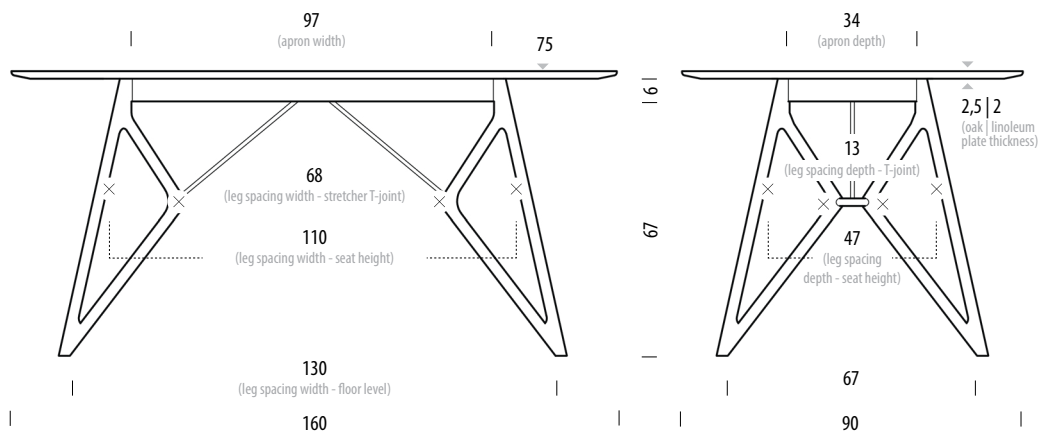

For all additional inquiries regarding Tink table products please feel free to [contact us](#).

Tink table 160

Base Solid oak, Plate Solid oak / Linoleum

reddot award 2016
winner

Basic info

Design	Salih Teskeredžić	
Product size	W: 160, D: 90, H: 75	
Packaging	W: 165, D: 97, H: 13,5	
Volume	0,22 m ³	
Net weight	40,8 kg	30,6 kg
Gross weight	45,6 kg (oak)	35,4 kg (linoleum)

Item no. 03B / 09F

Leg spacing	Width	Depth	Height
Floor level	130	67	
Seat height	110	47	
Stretcher T-joint	68	13	
Apron	97	34	

Assembly 15 min / 2 persons

Plate	Thickness
	2 / 2,5

Selected options

Body

Oiled Oak
1015
White oil