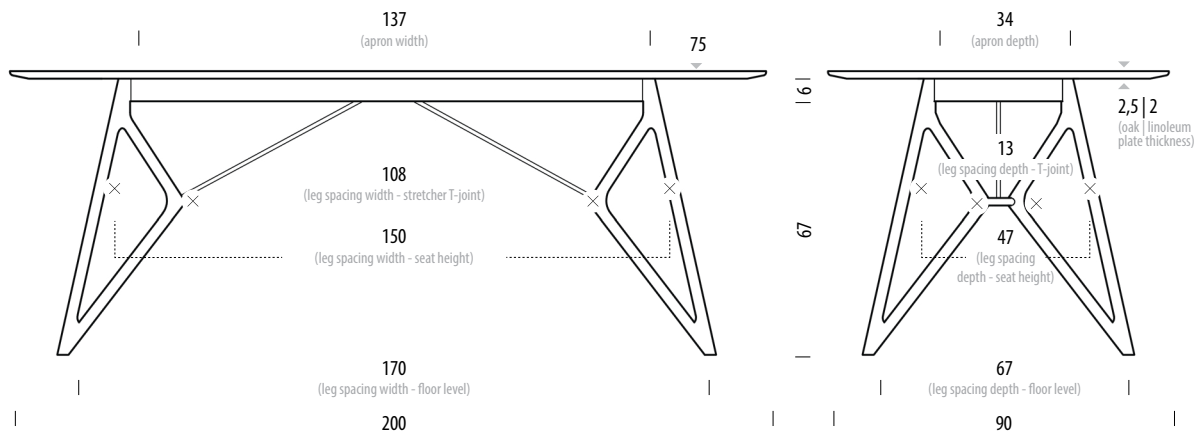

Item no. 03C / 0A0

Leg spacing	Width	Depth	Height
Floor level	150	67	
Seat height	130	47	
Stretcher T-joint	88	13	
Apron	117	34	

Assembly 15 min / 2 persons

Plate	Thickness
	2 / 2,5

Selected options

Body

Oiled Oak
1015
White oil

For other material options, please see the Available materials section at the end of the product sheet.

Tink table 200

Base Solid oak, Plate Solid oak / Linoleum

reddot award 2016
winner

Basic info

Design	Salih Teskeredžić	
Product size	W: 200, D: 90, H: 75	
Packaging	W: 205, D: 97, H: 13,5	
Volume	0,27 m ³	
Net weight	47,9 kg	36 kg
Gross weight	53,8 kg (oak)	41,9 kg (linoleum)

Item no. 03D / OA1

Leg spacing	Width	Depth	Height
Floor level	170	67	
Seat height	150	47	
Stretcher T-joint	108	13	
Apron	137	34	

Assembly 15 min / 2 persons

Plate	Thickness
	2 / 2,5

Selected options

Body

Oiled Oak
1015
White oil