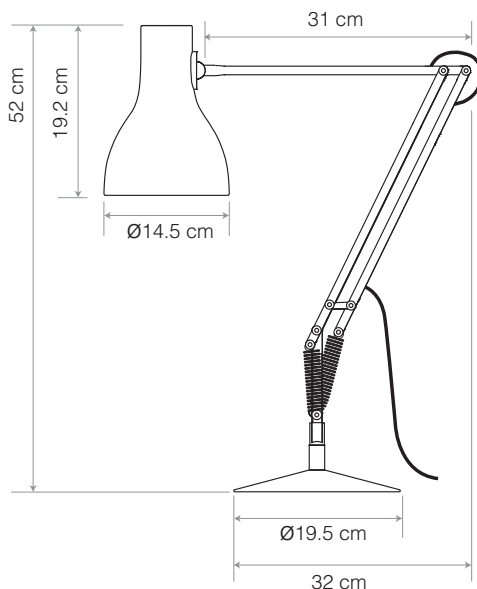

# Type 75™ Desk Lamp

Type 75™ Collection | Technical Sheet

**ANGLEPOISE®**  
Abandon Darkness.

Launched In 2004 | Designed by Sir Kenneth Grange

Max Horizontal Reach 71 cm  
Max Vertical Reach 90 cm

## Dimensions

- Shade diameter:  $\varnothing$ 14.5cm
- Shade height: 19.2cm
- Max reach: 71cm (from base to shade)
- Base diameter:  $\varnothing$ 19.5cm
- Cable length: 250cm
- Lamp Packaging (L x W x H): 32cm x 17cm x 44cm
- Lamp Packaged Weight: 3.75kg