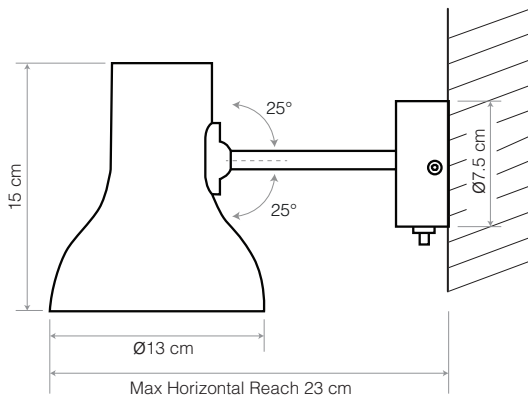

Type 75™ Mini Wall Light

ANGLEPOISE®

Type 75™ Mini Collection | Technical Sheet

Launched In 2011 | Designed by Sir Kenneth Grange

Product

Wall Light - Alpine White
Wall Light - Jet Black
Wall Light - Slate Grey

Description

The compact form of the Type 75™ Mini ensures that this stylish little light will blend into and enhance any interior space. Mount to the wall or ceiling, then simply adjust the shade to focus the light just where you need it.

Materials

- Matt paint finish
- Aluminium shade and arm
- Aluminium wall plate
- IP20 rating

Dimensions

- Shade diameter: $\varnothing$ 13cm
- Shade height: 15cm
- Max reach: 23cm (from wall to shade)
- Wall plate diameter: $\varnothing$ 7.5cm
- Light Packaging (L x W x H): 18cm x 15cm x 26cm
- Light Packaged Weight: 0.55kg

Electrical

- Voltage: 220/240V, 50/60Hz
- Class II - Double insulated
- E27 lamp holder
- Maximum permitted bulb: 20W CFL / 10W LED E27
- Push switch on wall plate
- Light can be wired to an external light switch

Bulb not
included