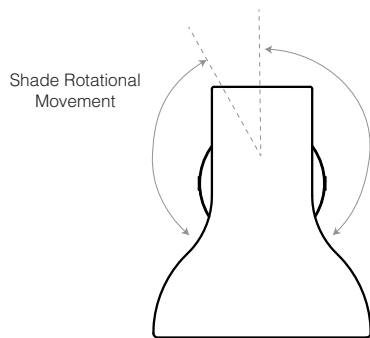

Type 75™ Mini Wall Light

ANGLEPOISE®

Type 75™ Mini Collection | Technical Sheet

Launched In 2011 | Designed by Sir Kenneth Grange

Product

Wall Light - Alpine White
Wall Light - Jet Black
Wall Light - Slate Grey

Description

The compact form of the Type 75™ Mini ensures that this stylish little light will blend into and enhance any interior space. Mount to the wall or ceiling, then simply adjust the shade to focus the light just where you need it.

Materials

- Matt paint finish
- Aluminium shade and arm
- Aluminium wall plate
- IP20 rating

Dimensions

- Shade diameter: $\varnothing$ 13cm
- Shade height: 15cm
- Max reach: 23cm (from wall to shade)
- Wall plate diameter: $\varnothing$ 7.5cm
- Light Packaging (L x W x H): 18cm x 15cm x 26cm
- Light Packaged Weight: 0.55kg

Electrical

- Voltage: 220/240V, 50/60Hz
- Class II - Double insulated
- E27 lamp holder
- Maximum permitted bulb: 20W CFL / 10W LED E27
- Push switch on wall plate
- Light can be wired to an external light switch

Bulb not
included