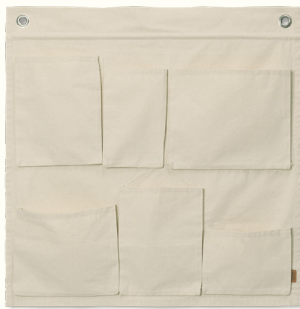

RECOMMENDED RETAIL PRICE

EUR 105, DKK 799, SEK 1139, NOK 1139, GBP 99, USD 149

Canvas Wall Pockets

With a simple yet aesthetic expression, the Canvas Wall Pockets present a functional storage solution that can be used in the kid's room as well as throughout the rest of your home. Made entirely from undyed, organic cotton canvas, the durable solution has pockets in different sizes and is ideal for hiding away clutter. With one eyelet in each top corner, the Canvas Wall Pockets are convenient and simple to mount onto a wall or door.

1104266381
REGULAR
OFF-WHITE

1104266380
XL
OFF-WHITE

CANVAS WALL POCKETS: SIZE: H: 70 X W: 70 CM, H: 27.6 X W: 27.6 IN · NET. WEIGHT: 1 KG · PACKSIZE: 4
CANVAS XL WALL POCKETS: SIZE: H: 160 X W: 70 CM, H: 63 X W: 27.6 IN · NET. WEIGHT: 2 KG · PACKSIZE: 4
MATERIAL: 100% GOTS-CERTIFIED ORGANIC COTTON CANVAS WITH STAINLESS STEEL EYELETS
CARE: 30°C GENTLE WASH · COUNTRY OF ORIGIN: INDIA