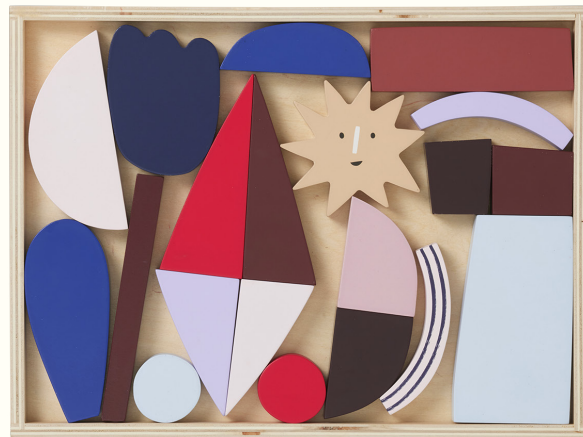

RECOMMENDED RETAIL PRICE

CRITTER MEMORY GAME EUR 29, DKK 199, SEK 285, NOK 285, GBP 25, USD 35
CRITTER NESTING DOLLS EUR 39, DKK 299, SEK 425, NOK 425, GBP 39, USD 55

Frame Art Blocks

Spark your little one's creativity with the endearing Frame Art Blocks, made from FSC™-certified wood. The blocks have a whimsical expression and come in a wooden frame. With no predetermined pattern, the blocks can be combined in an endless variety of ways, enabling your child to use their imagination to create charming artworks. If you wish to immortalise a particular creation, we suggest that you can glue the blocks onto the frame and hang on the wall as a lovely keepsake.

1104266392
MULTI

FRAME ART BLOCKS: SIZE: H: 36 X W: 26 X D: 2.1 CM, H: 14.2 X W: 10.2 X D: 0.8 IN · NET WEIGHT: 1.0 KG · PACKSIZE: 6
MATERIAL: FSC™-CERTIFIED BEECH WOOD, PLYWOOD AND MDF. PAINTED · CARE: WIPE WITH A DAMP CLOTH
CE-TESTED · SUITABLE FOR CHILDREN 3+ YEARS
COUNTRY OF ORIGIN: CHINA