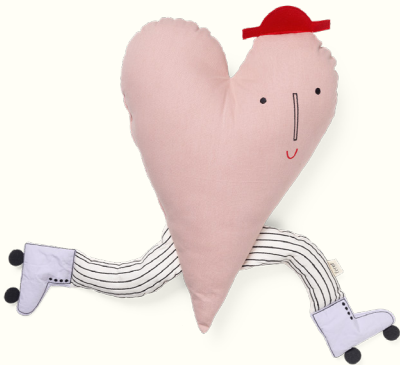

RECOMMENDED RETAIL PRICE

THE WORLD POUF EUR 159, DKK 1199, SEK 1715, NOK 1715, GBP 149, USD 219
THE WORLD TEXTILE MAP EUR 79, DKK 599, SEK 855, NOK 855, GBP 75, USD 109

Heart Cushion, Walrus Cushion and World Cushion

Add a soft and playful element to the kid's room with these endearing cushions. Made from GOTS-certified, organic cotton and stuffed with a recycled polyester filling, they depict charming, endearing characters with various felt and embroidered details. Let the cute and cuddly cushions spark conversations about love, nature and humanity.