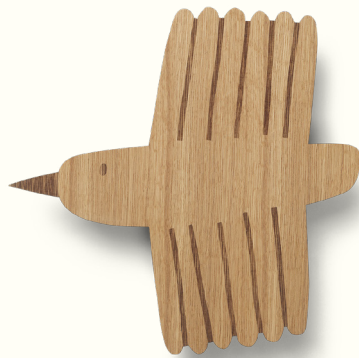

RECOMMENDED RETAIL PRICE

CANVAS WALL POCKETS EUR 39, DKK 299, SEK 425, NOK 425, GBP 39, USD 55
CANVAS XL WALL POCKETS EUR 75, DKK 549, SEK 785, NOK 785, GBP 69, USD 99

Heart, Bird and Acorn Lamps

These endearing lamps will illuminate your little one's room with a comforting, cosy light. The tactile shade is made from oiled oak veneer, which has been engraved using a laser. Mount the lamp on the wall next to your child's bed to provide them with a cute night light under which they can read their favourite books and snuggle with their teddies.

1104266469
HEART LAMP

1104266468
BIRD LAMP

1104266467
ACORN LAMP

HEART LAMP: SIZE: H: 35 X W: 24.5 X D: 6.5 CM, H: 13.8 X W: 9.6 X D: 2.6 IN · NET. WEIGHT: 0.7 KG · PACKSIZE: 2

BIRD LAMP: SIZE: H: 30.5 X W: 31 X D: 6.5 CM, H: 12 X W: 12.2 X D: 2.6 IN · NET. WEIGHT: 0.7 KG · PACKSIZE: 2

ACORN LAMP: SIZE: H: 33.5 X W: 24.2 X D: 6.5 CM, H: 13.2 X W: 9.5 X D: 2.6 IN · NET. WEIGHT: 0.7 KG · PACKSIZE: 2

MATERIAL: OILED OAK VENEER WITH MDF CORE · CARE: WIPE WITH A DAMP CLOTH · INFO: CE-TESTED. USE WITH TWO G4 LEDS MAX 2X3 W (LEDS NOT INCLUDED). COMES WITH 1.90 METRE CORD WITH ADAPTOR (12 V) AND EU PLUG. SCREWS AND RAW PLUGS INCLUDED.