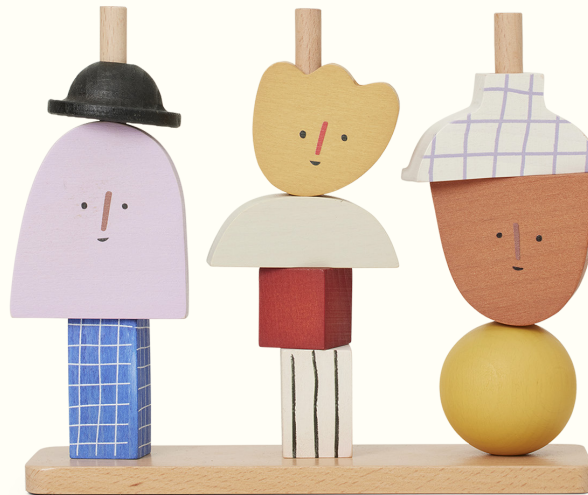

RECOMMENDED RETAIL PRICE

BIRD TAPESTRY BLANKET EUR 65, DKK 499, SEK 715, NOK 715, GBP 59, USD 89

Bird Tapestry Blanket

Invite an endearing expression into the kids' room with the Bird Tapestry Blanket. This playful blanket portrays a single bird elegantly flying over a lake with boats. Woven into a soft and decorative cotton blanket, you can either choose to hang it on the wall of your little one's room, or let it serve as a comforting element during nap time.

1104266369

BIRD TAPESTRY BLANKET

SAND

BIRD TAPESTRY BLANKET: SIZE: H: 110 X W: 80 CM, H: 43.3 X W: 31.5 IN · NET. WEIGHT: 0.52 KG · PACKSIZE: 4
MATERIAL: 100% COTTON · CARE: 30°C GENTLE WASH. KEEP AWAY FROM SHARP OBJECTS · INFO: REGISTERED DESIGN · COUNTRY OF ORIGIN: INDIA

RECOMMENDED RETAIL PRICE

BIRD TAPESTRY BLANKET EUR 65, DKK 499, SEK 715, NOK 715, GBP 59, USD 89

Character Stacking Blocks

Entertain your little one with the endearing Character Stacking Blocks. Made from FSC™-certified wood, the item consists of a base with three sticks and ten different blocks that your child can stack and combine again and again to create their own quirky and whimsical characters.

1104266391
MULTI

CHARACTER STACKING BLOCKS: SIZE: H: 20.6 X W: 17 X D: 7 CM, H: 8.1 X W: 6.7 X D: 2.8 IN · NET WEIGHT: 0.4 KG · PACKSIZE: 8
MATERIAL: FSC™-CERTIFIED BEECH WOOD. STAINED · CARE: WIPE WITH A DAMP CLOTH · CE-TESTED
SUITABLE FOR CHILDREN 3+ YEARS · ATTENTION: VARIATION IN THE WOOD COLOR MAY OCCUR COUNTRY OF ORIGIN: CHINA