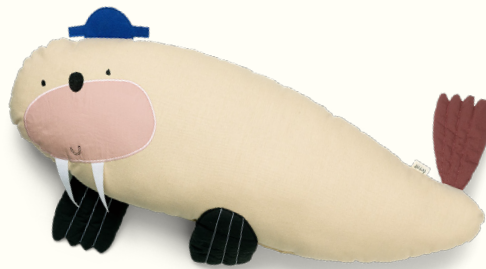

1104266463
WALRUS CUSHION
SAND