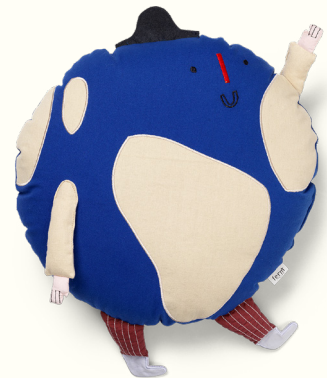

1104266465
WORLD CUSHION
BRIGHT BLUE

HEART CUSHION: SIZE: H: 44 X W: 32 X D: 10 CM, H: 17.3 X W: 12.6 X D: 3.9 IN · NET. WEIGHT: 0.29 KG · PACKSIZE: 2
WALRUS CUSHION: SIZE: H: 32 X W: 72 X D: 10 CM, H: 12.6 X W: 28.3 X D: 3.9 IN · NET. WEIGHT: 0.56 KG · PACKSIZE: 4
WORLD CUSHION: SIZE: H: 40 X W: 40 X D: 10 CM, H: 15.7 X W: 15.7 X D: 3.9 IN · NET. WEIGHT: 0.48 KG · PACKSIZE: 4
MATERIAL: 100% GOTS-CERTIFIED COTTON WITH RECYCLED POLYESTER FILLING · CARE: 30°C GENTLE WASH · COUNTRY OF ORIGIN: INDIA

RECOMMENDED RETAIL PRICE

HEART CUSHION: EUR 39, DKK 299, SEK 425, NOK 425, GBP 39, USD 55
WALRUS CUSHION: EUR 55, DKK 399, SEK 569, NOK 569, GBP 49, USD 75
WORLD CUSHION: EUR 55, DKK 399, SEK 569, NOK 569, GBP 49, USD 75