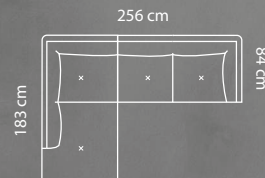

Height 18 cm

WHITE  
102

Height 18 cm

BLACK  
103

COMBINATIONS

Combination: 3221

Combination: 2521

Combination: 1111

Combination: 1710

Combo shown: 0031  
Combo mirrored: 0041

Combo shown: 0071  
Combo mirrored: 0081

Combo shown: 9121  
Combo mirrored: 9131

Combo shown: 9161  
Combo mirrored: 9171

All measurements are approximate.  
Please allow for a tolerance of +/-3 cm.

13cm x 48cm

ARMREST 7

16cm x 48cm

ARMREST 8

24cm x 54cm

LEGS

Height 13 cm, length 81 cm  
POLISHED ALUMINIUM 101

Height 13 cm, length 81 cm  
WHITE 102