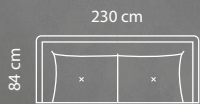

Height 18 cm

WHITE  
102

Height 18 cm

BLACK  
103

COMBINATIONS

Combination: 3221

Combination: 2521

Combination: 1111