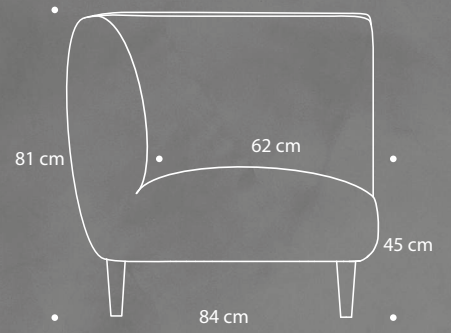

## SEDUCE

Soft & feminine curves.

The back seat adapts to your body's every move.

Sophisticated moulded aluminium legs.

COMFORT

LEGS

Height 18 cm

POLISHED ALUMINIUM  
101

Height 18 cm

WHITE  
102

Height 18 cm

BLACK  
103

COMBINATIONS

Combination: 3221

Combination: 2521

Combination: 1111