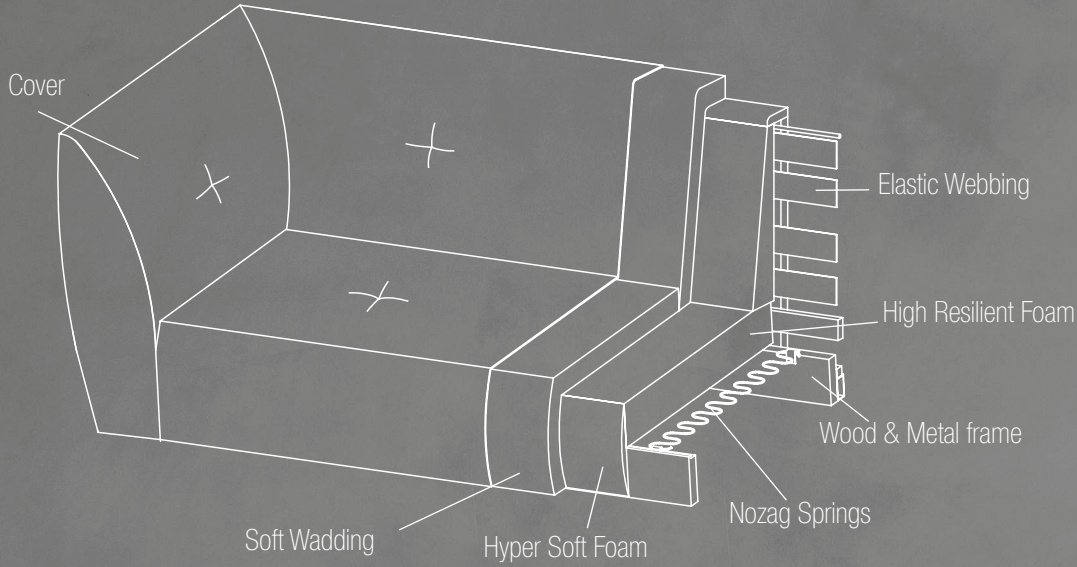

## SEDUCE

Soft & feminine curves.

The back seat adapts to your body's every move.

Sophisticated moulded aluminium legs.

COMFORT

LEGS

Height 18 cm

POLISHED ALUMINIUM  
101