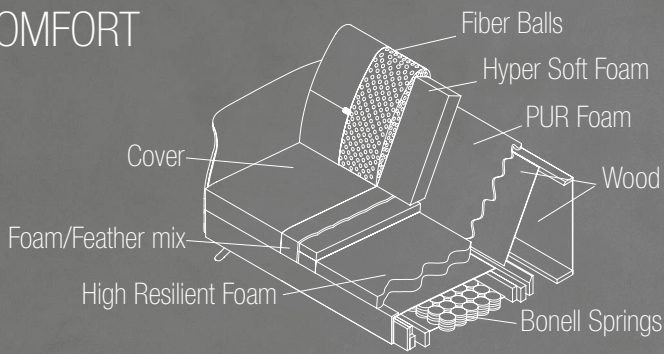

# GLOW

Exclusive foam gives the seat the ultimate comfort.  
The perforated back cushions allow your body to breathe.

COMFORT

ARMS

ARMREST 1-6

- Armrest 1 Upholstered
- Armrest 2 Wood Black
- Armrest 3 Wood White
- Armrest 4 White Oak
- Armrest 5 Oiled Oak
- Armrest 6 Walnut

13cm x 48cm

ARMREST 7

16cm x 48cm

ARMREST 8

24cm x 54cm

LEGS

Height 13 cm, length 81 cm  
POLISHED ALUMINIUM 101

Height 13 cm, length 81 cm  
WHITE 102