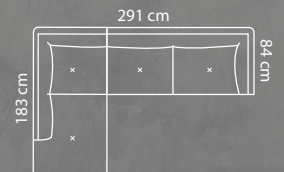

Height 18 cm

WHITE  
102

Height 18 cm

BLACK  
103

COMBINATIONS

Combination: 3221

Combination: 2521

Combination: 1111

Combination: 1710

Combo shown: 0031  
Combo mirrored: 0041

Combo shown: 0071  
Combo mirrored: 0081

Combo shown: 9121  
Combo mirrored: 9131

Combo shown: 9161  
Combo mirrored: 9171

All measurements are approximate.  
Please allow for a tolerance of +/-3 cm.

13cm x 48cm

ARMREST 7

16cm x 48cm

ARMREST 8

24cm x 54cm

LEGS

Height 13 cm, length 81 cm  
POLISHED ALUMINIUM 101

Height 13 cm, length 81 cm  
WHITE 102