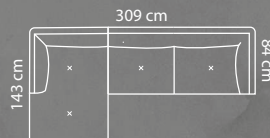

Combo shown: 0071
Combo mirrored: 0081