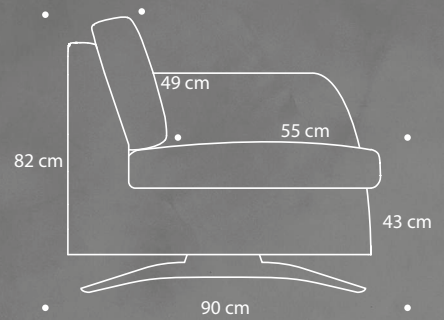

COMFORT

ARMS

- Armrest 1 Upholstered
- Armrest 2 Wood Black
- Armrest 3 Wood White
- Armrest 4 White Oak
- Armrest 5 Oiled Oak
- Armrest 6 Walnut

13cm x 48cm

16cm x 48cm

24cm x 54cm

LEGS

Height 13 cm, length 81 cm
POLISHED ALUMINIUM 101

Height 13 cm, length 81 cm
WHITE 102

Height 13 cm, length 81 cm
BLACK 103

ACCESSORIES

POUF WITH FUNCTION
1740
Width 95 cm, depth 65 cm

NECKREST WITH FUNCTION
3131055 3131065
Width 55 cm Width 65 cm

DECO CUSHION
1000031
48 x 48 cm

LEG EXTENDER 2,5 cm high
POLISHED ALU 932000862
WHITE 932000863
BLACK 932000864

COMBINATIONS

Combination: 333x 224 cm 90 cm	Combination: 322x 224 cm 90 cm	Combination: 252x 191 cm 90 cm	Combination: 222x 159 cm 90 cm	Combination: 111x 94 cm 90 cm	Pouf: 1710 95 cm 65 cm	Pouf w. function: 1740 95 cm 65 cm
Combination: 130x 110 cm 158 cm	Combo shown: 001x Combo mirrored: 002x 241 cm 158 cm	Combo shown: 003x Combo mirrored: 004x 273 cm 158 cm	Combo shown: 005x Combo mirrored: 006x 305 cm 158 cm	Combo shown: 007x Combo mirrored: 008x 305 cm 158 cm	Combination: 020x 236 cm 236 cm	Combination: 922x 257 cm 257 cm
Combination: 021x 268 cm 268 cm	Combination: 923x 289 cm 289 cm	Combo shown: 022x Combo mirrored: 023x 301 cm 236 cm	Combo shown: 924x Combo mirrored: 925x 322 cm 237 cm	Combo shown: 098x Combo mirrored: 099x 383 cm 236 cm	Combo shown: 926x Combo mirrored: 927x 404 cm 237 cm	Combo shown: 025x Combo mirrored: 026x 318 cm 236 cm
Combo shown: 928x Combo mirrored: 929x 339 cm 257 cm	Combo shown: 027x Combo mirrored: 028x 318 cm 301 cm	Combo shown: 930x Combo mirrored: 931x 339 cm 322 cm	Combo shown: 094x Combo mirrored: 095x 383 cm 301 cm	Combo shown: 932x Combo mirrored: 933x 404 cm 322 cm	Combo shown: 910x Combo mirrored: 911x 236 cm 224 cm	Combo shown: 912x Combo mirrored: 913x 268 cm 224 cm
Combo shown: 914x Combo mirrored: 915x 301 cm 224 cm	Combo shown: 916x Combo mirrored: 917x 301 cm 224 cm	Combo shown: 918x Combo mirrored: 919x 318 cm 224 cm	Combo shown: 920x Combo mirrored: 921x 383 cm 224 cm			

All measurements are approximate. Please allow for a tolerance of +/- 3 cm.