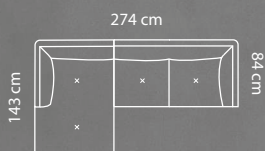

Combination: 2521

Combination: 1111

Combination: 1710

Combo shown: 0031
Combo mirrored: 0041