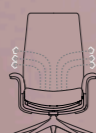

AIR CHANNELS™