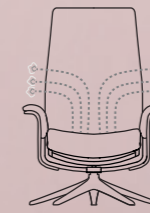

Model: QUILT 2520
Shell: Midnight Blue 1800/1850
Legs: Black 103
Chair: 2520+1800+XXXX+103
Footrest: 2520+1850+XXXX+103

THE FLEXLUX® EXPERIENCE

5 LAYER COMFORT™

AIR CHANNELS™

Model: TAILORED 2600
Shell: Upholstered 3100/3150
Legs: Aluminum 101
Chair: 2600+3100+XXXX+101
Footrest: 2600+3150+XXXX+101