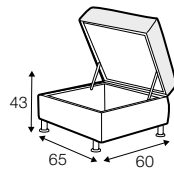

FC fixed

modular system

Drawings show combinations with armrest 1000. Combinations with other are properly longer or shorter in width.

armchair

armchair wide

footstool 65x60

footstool 100x65

footstool box 65x60

footstool box 100x65

2 seater

2,5 seater

3 seater  
with 3 seat cushions

3 seater  
with 2 seat cushions

set 5 right / or left  
2 seater left / or right + divan right / or left

set 6  
2 seater left + corner 90° + 2 seater right

divan right / or left

corner 90°

corner 90° no 2

**extra dimensions**

depth of seat

**accessories**

headrest with roll L-50

headrest with roll L-78