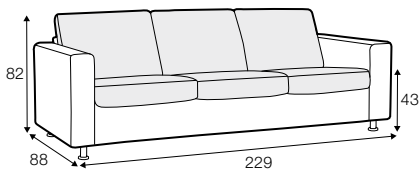

FC fixed

modular system

Drawings show combinations with armrest 1000. Combinations with other are properly longer or shorter in width.

armchair

armchair wide

footstool 65x60

footstool 100x65

footstool box 65x60

footstool box 100x65

2 seater

2,5 seater

3 seater  
with 3 seat cushions

3 seater  
with 2 seat cushions

set 5 right / or left  
2 seater left / or right + divan right / or left

set 6  
2 seater left + corner 90° + 2 seater right

set 7 right / or left  
2 seater left / or right + chaiselongue right / or left

set 8 right / or left  
2,5 seater left / or right + divan right / or left

set 11 right / or left  
2,5 seater left / or right + corner 90°  
+ armchair wide right / or left

divan right / or left

corner 90°

corner 90° no 2

**extra dimensions**

depth of seat

**accessories**

headrest with roll L-50

headrest with roll L-78