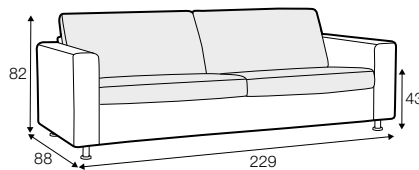

FC fixed

modular system

Drawings show combinations with armrest 1000. Combinations with other are properly longer or shorter in width.

armchair

armchair wide

footstool 65x60

footstool 100x65

footstool box 65x60

footstool box 100x65

2 seater

2,5 seater

3 seater  
with 3 seat cushions

3 seater  
with 2 seat cushions

set 5 right / or left  
2 seater left / or right + divan right / or left

set 6  
2 seater left + corner 90° + 2 seater right

set 7 right / or left  
2 seater left / or right + chaiselongue right / or left

set 8 right / or left  
2,5 seater left / or right + divan right / or left

set 11 right / or left  
2,5 seater left / or right + corner 90°  
+ armchair wide right / or left