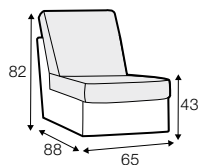

armchair
without armrests