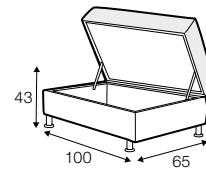

FC fixed

modular system

Drawings show combinations with armrest 1000. Combinations with other are properly longer or shorter in width.

armchair

armchair wide

footstool 65x60

footstool 100x65

footstool box 65x60

footstool box 100x65

2 seater

2,5 seater

3 seater  
with 3 seat cushions

3 seater  
with 2 seat cushions

set 5 right / or left  
2 seater left / or right + divan right / or left

set 6  
2 seater left + corner 90° + 2 seater right