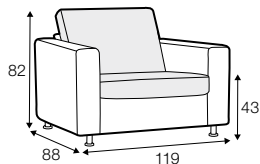

FC fixed

modular system

Drawings show combinations with armrest 1000. Combinations with other are properly longer or shorter in width.

armchair

armchair wide

footstool 65x60

footstool 100x65

footstool box 65x60

footstool box 100x65

2 seater

2,5 seater

3 seater  
with 3 seat cushions

3 seater  
with 2 seat cushions

set 5 right / or left  
2 seater left / or right + divan right / or left

set 6  
2 seater left + corner 90° + 2 seater right

divan right / or left

corner 90°

corner 90° no 2

**extra dimensions**

depth of seat

**accessories**

headrest with roll L-50

headrest with roll L-78