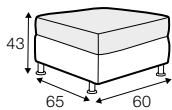

FC fixed

modular system

Drawings show combinations with armrest 1000. Combinations with other are properly longer or shorter in width.

armchair

armchair wide

footstool 65x60

footstool 100x65

footstool box 65x60

footstool box 100x65

2 seater

2,5 seater

3 seater  
with 3 seat cushions

3 seater  
with 2 seat cushions

set 5 right / or left  
2 seater left / or right + divan right / or left

set 6  
2 seater left + corner 90° + 2 seater right