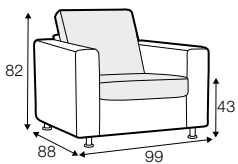

FC fixed

modular system

Drawings show combinations with armrest 1000. Combinations with other are properly longer or shorter in width.

armchair

armchair wide

footstool 65x60

footstool 100x65

footstool box 65x60

divan right / or left

corner 90°

corner 90° no 2

**extra dimensions**

depth of seat

**accessories**

headrest with roll L-50

headrest with roll L-78