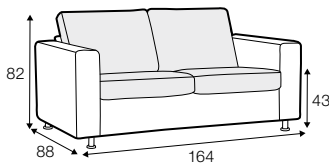

FC fixed

modular system

Drawings show combinations with armrest 1000. Combinations with other are properly longer or shorter in width.

armchair

armchair wide

footstool 65x60

footstool 100x65

footstool box 65x60

footstool box 100x65

2 seater

2,5 seater

3 seater  
with 3 seat cushions

3 seater  
with 2 seat cushions

set 5 right / or left  
2 seater left / or right + divan right / or left

set 6  
2 seater left + corner 90° + 2 seater right

divan right / or left

corner 90°

corner 90° no 2

**extra dimensions**

depth of seat

**accessories**

headrest with roll L-50

headrest with roll L-78