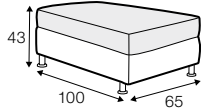

FC fixed

modular system

Drawings show combinations with armrest 1000. Combinations with other are properly longer or shorter in width.

armchair

armchair wide

footstool 65x60

footstool 100x65

footstool box 65x60

footstool box 100x65

2 seater

2,5 seater

3 seater  
with 3 seat cushions

3 seater  
with 2 seat cushions

set 5 right / or left  
2 seater left / or right + divan right / or left

set 6  
2 seater left + corner 90° + 2 seater right