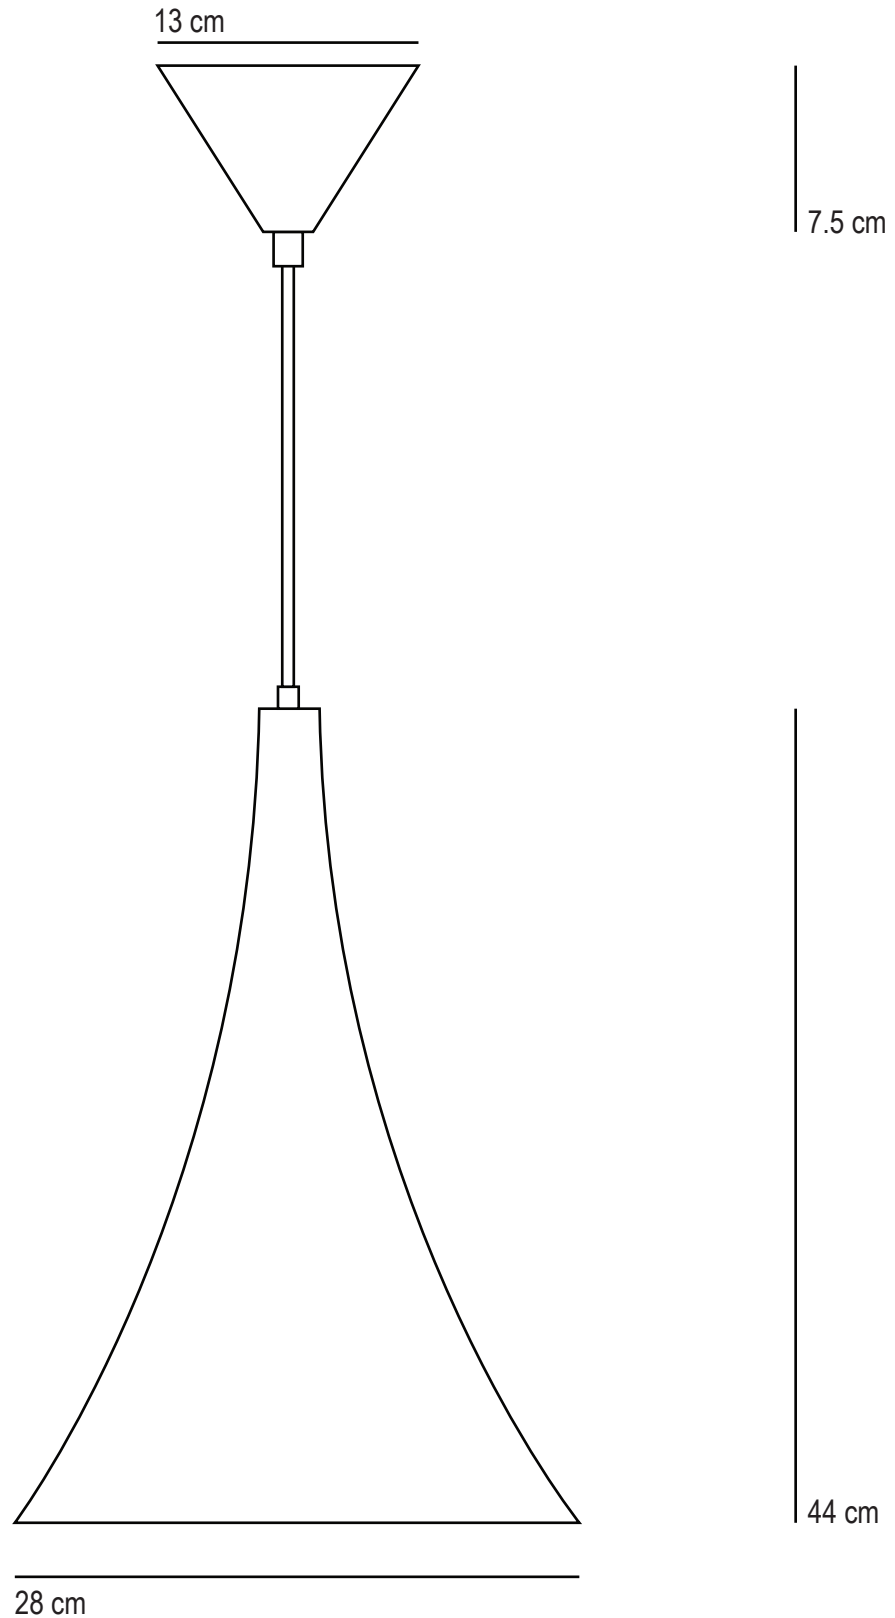

Trump Pendant

SPECIFICATION	Product Code	Bulb Cap	Max Wattage	Bulb Type
Trump Pendant	FP 334 FP 400	E 27	100	R80
Available Finish	Polished (334) or brushed (335) aluminium.			

This product is available for specific markets. CFL compatible.
Cable length 150cm, bespoke cable lengths are available on request.