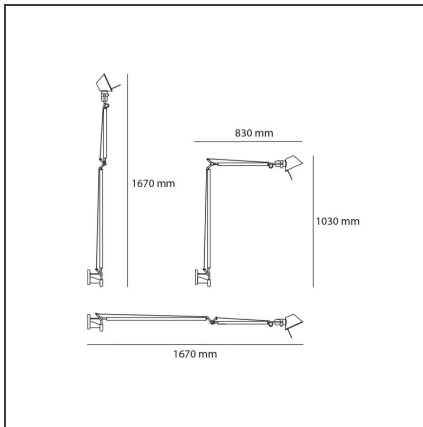

Tolomeo Braccio LED 2700K

IP20

DESIGN BY

Michele De Lucchi, Giancarlo Fassina

DESCRIPTION

Cantilevered arms in polished aluminium; diffuser in matt anodised aluminium; joints and wall support in polished aluminium. System of spring balancing.

TECHNICAL DRAWINGS

FEATURES

Article Code:	A0460W50	Material:	Aluminium
Colour:	Aluminium	Series:	Design
Installation:	Wall		

DIMENSIONS

Length:	cm 83	Max Extension Length:	cm 167
Height:	cm 103		
Max Extension Height:	cm 167		