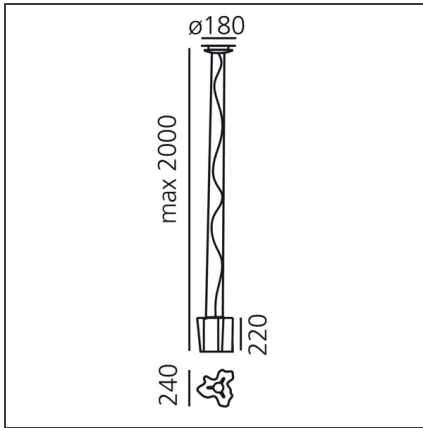

Logico Mini suspension

IP20     

Dimmerable: +  -

TECHNICAL DRAWINGS

DESIGN BY

Gerhard Reichert, Michele De Lucchi

FEATURES

Article Code:	0696020A	Material:	Blown glass, aluminium
Colour:	White	Series:	Design
Installation:	Suspension	Area contract:	Hospitality, Office
Environment:	Indoor	Emission:	Diffused And Direct

DIMENSIONS

Width:	cm 24
Height:	cm 22
Base Diameter:	cm 18
Max Height from ceiling:	cm 200

NOT INCLUDED SOURCES

Category:	HALO	Color Rendering:	1a
Number:	1	Color temperature (K):	2900K
Watt:	77W		
Lbs:	A60		
Socket:	E27		
Duration (h):	1000h		

ALTERNATIVE SOURCES

Category:	LED
Number:	1
Watt:	10W
Delivered lumens output (lm):	1055lm
Type:	2
Socket:	E27
Class:	A

LUMINAIRE

Watt:	W	Delivered lumens output (lm):	1083lm
Voltage:	220V-240V	CCT:	2900K
		Efficiency:	92%
		Efficacy:	15.48lm/W
		CRI:	100

Notes

Available in four sizes and in four configurations: single, on line, 3x120° and 4x90°. Its modular shape lends itself to the creation and realisation of customized compositions, supplied as special project. Logico nano track is available with track adapter.