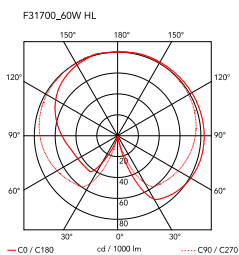

## IC Lights Table 1 High

by Michael Anastassiades , 2014

Table lamp providing diffused light. Frame in brass, brushed and transparent varnished or chrome steel, and black. Blown glass opal diffuser. Dimmer on the power chord.

<b>Mounting</b>	Table
<b>Environment</b>	Indoor
<b>Weight</b>	1.7 Kg
<b>Light sources available</b>	1 x MAX 60W E14 HSGS 820lm 2800K [e] cod.RF19781 Dimmable 1 x LED 8W E14 800lm 3000K cod. RF26565 [e] Dimmable 1 x LED 8W E14 700lm 2700K cod. RF26767 [e] Dimmable 1 x LED 10W E14 900lm 3000K [e] cod. RF26260 Dimmable 1 x LED 10W E14 900lm 2700K cod. RF26261 [e] Dimmable