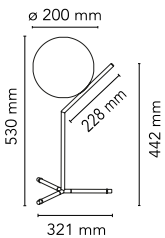

## IC Lights Table 1 High

by Michael Anastassiades , 2014

Table lamp providing diffused light. Frame in brass, brushed and transparent varnished or chrome steel, and black. Blown glass opal diffuser. Dimmer on the power chord.

<b>Mounting</b>	Table
<b>Environment</b>	Indoor
<b>Weight</b>	1.7 Kg
<b>Light sources available</b>	1 x MAX 60W E14 HSGS 820lm 2800K [e] cod.RF19781 Dimmable 1 x LED 8W E14 800lm 3000K cod. RF26565 [e] Dimmable 1 x LED 8W E14 700lm 2700K cod. RF26767 [e] Dimmable 1 x LED 10W E14 900lm 3000K [e] cod. RF26260 Dimmable 1 x LED 10W E14 900lm 2700K cod. RF26261 [e] Dimmable