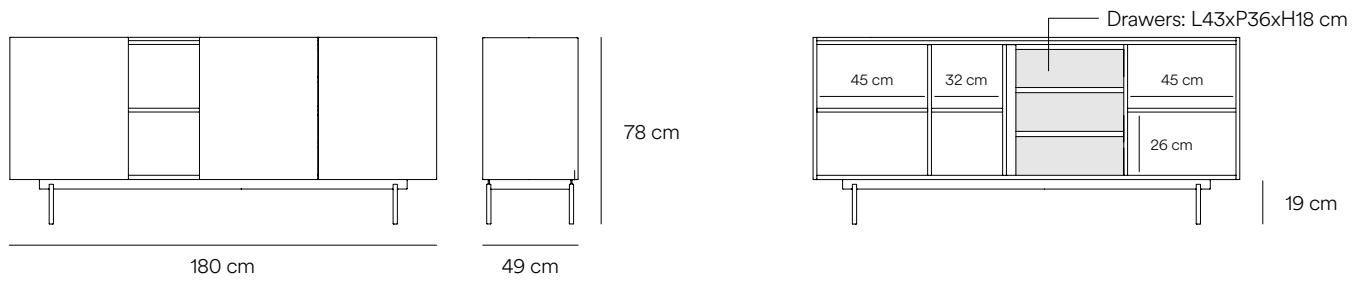

Sideboard 3D3Dr