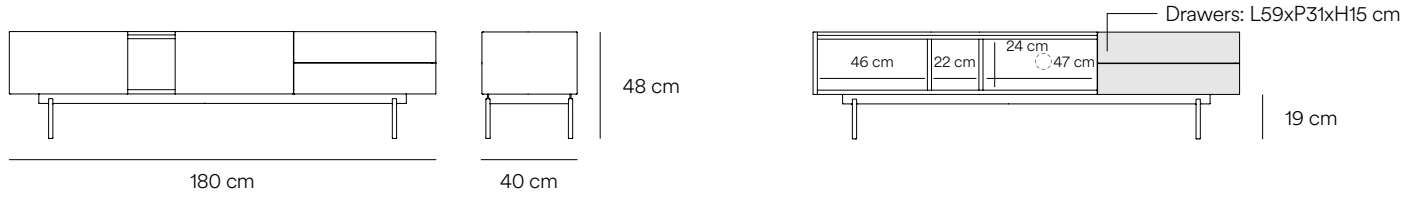

TV Bench 2D2Dr