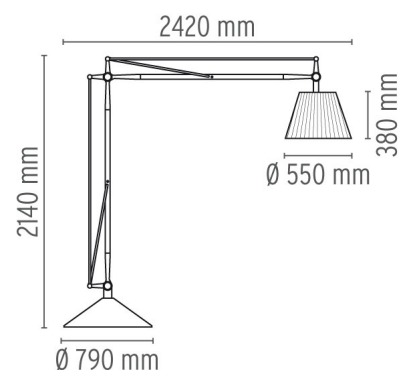

DIMENSIONS