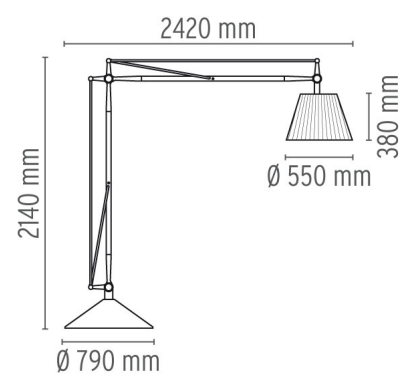

SUPERARCHIMOOD

Mounting	Floor
Lamps description	1 x MAX 205W E27 HSGS dimmer
Environment	Indoor
Finish	Fabric
Technical description	Floor lamp providing direct and diffused light. Acid-etched hand-blown pressed borosilicate glass internal diffuser. Plissé cloth external diffuser. Sand-cast, aluminum diffuser support. Gray painted assembly composed of tubular aluminum arms and tie rods, stainless steel springs, and die-cast aluminum joints. Sand-cast aluminum base with gray painted spun aluminum cover. On the cable there is the electronic dimmer which allows the regulation of light brightness.

ELECTRICAL

Emergency	Without
Switching	On the cable there is the electronic dimmer which allows the regulation of light brightness with a dial.
Voltage (V)	220/240

PHYSICAL

Supply	Power cord
Cord length (mm)	1600
Construction material	Aluminum, Fabric, Glass, Steel
Weight (kg)	91

Lamp wattage:
205 W

Lamp category:
Halogen mains

Socket:
E27

Lamp type:
HSGS

SuperArchimoon

designed by Philippe Starck

Floor lamp providing direct and diffused light

 F6366020 Fabric

DIMENSIONS

CERTIFICATIONS

IP
20