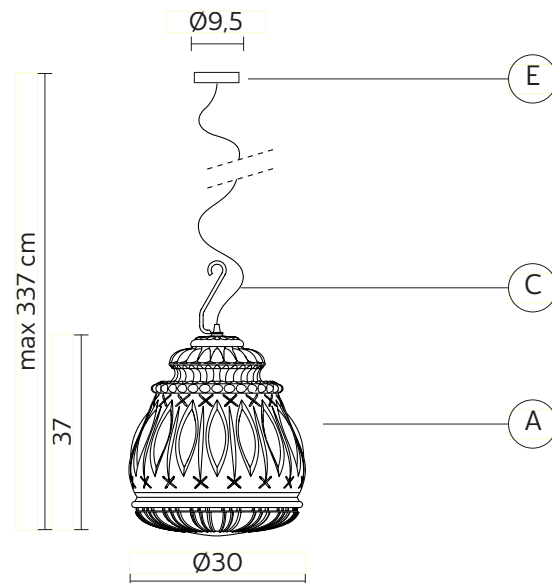

GINGER suspension

Edmondo Testaguzza design

anno 2015

TECHNICAL SHEET - SE116 6F EXT

STRUCTURE "A"

material glass
colour smoked

CEILING CUP "E"

material metal
colour matt black

ELECTRICAL CABLE "C"

material neoprene
colour black

ELECTRICAL SYSTEM

socket E27
source max 1x52w
energy class from E to A++

PACKAGING

nr. of collis 1
net weight/kg 5
gross weight/kg 9
packaging/cm 47x47x47

EMISSION OF LIGHT

one-directional

■ direct
■ filtered
■ indirect
■ none

CERTIFICATION

IEC 60598-1:2008
EN 60598-1:2008 + A11:2009

IP rate IP44
bulb not provided

COLLEZIONE

SE1164AEXT