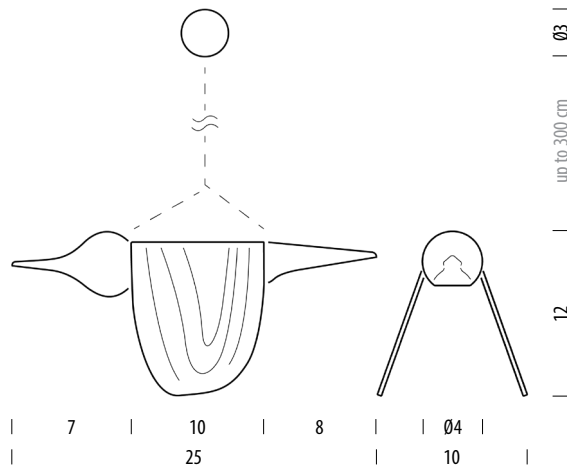

Product changes

Please note that Gazzda reserves the right to alter construction and design without notice.

Dimensions (tolerances)

The dimensions shown are indicative, they may vary due to the natural properties of wood, season, or manufacturing processes. Deviations from the specified size may occur, usually no more than 1 cm.

For all additional inquiries regarding Tica product please feel free to [contact us](#).

Tica

Body Oak / Walnut

Version: 1-7-2024

Basic info

Design	Mustafa Čohadžić
Product size	W: 25, D: 10, H: 12
Packaging	W: 27,5, D: 12,5, H: 11,5
Volume	0,004 m ³
Net weight	0,1 kg
Gross weight	0,25 kg