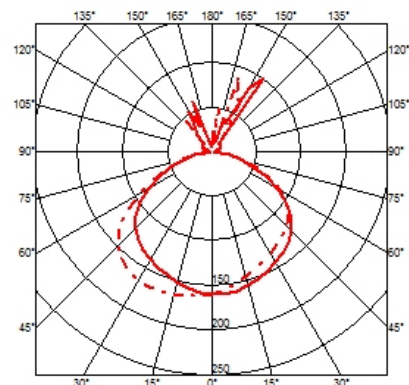

Floor lamp providing direct light

 F0300000 Marble

DIMENSIONS

CERTIFICATIONS

IP
20

Arco . Lamps

HSGSA/S 70W

Lamp wattage:
70 W