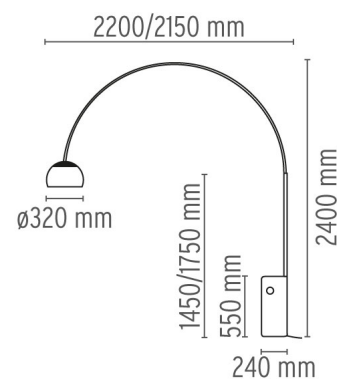

FLOS

ARCO

Mounting	Floor
Lamps description	1 x 70W E27 HSGSA/S
Environment	Indoor
Finish	Marble
Technical description	Floor lamp providing direct light. White Carrara marble base. Satin-finish stainless steel telescopic stem. Pressed, polished and zapon-varnished aluminum swiveling and height-adjustable reflector.

ELECTRICAL

Emergency	Without
Switching	on/off switch
Voltage (V)	230

PHYSICAL

Supply	Power cord
Cord length (mm)	2700
Construction material	Aluminum, Marble, Stainless steel
Weight (kg)	63.8

Arco

designed by Achille & Pier Giacomo Castiglioni

Floor lamp providing direct light

 F0300000 Marble

DIMENSIONS

CERTIFICATIONS

IP
20

Arco . Lamps

HSGSA/S 70W

Lamp wattage:
70 W

Lamp category:
Incandescent

Socket:
E27

Lamp type:
HSGSA/S

Arco

designed by Achille & Pier Giacomo
Castiglioni

Floor lamp providing direct light

 F0300000 Marble

DIMENSIONS