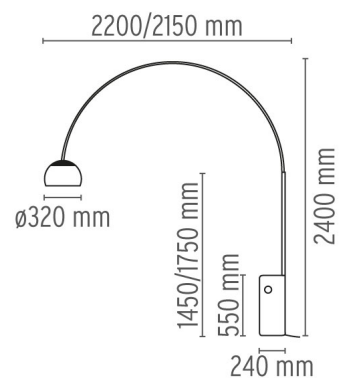

FLOS

ARCO

Mounting	Floor
Lamps description	1 x 70W E27 HSGSA/S
Environment	Indoor
Finish	Marble
Technical description	Floor lamp providing direct light. White Carrara marble base. Satin-finish stainless steel telescopic stem. Pressed, polished and zapon-varnished aluminum swiveling and height-adjustable reflector.

ELECTRICAL

Emergency	Without
Switching	on/off switch
Voltage (V)	230

PHYSICAL

Supply	Power cord
Cord length (mm)	2700
Construction material	Aluminum, Marble, Stainless steel
Weight (kg)	63.8

Arco

designed by Achille & Pier Giacomo Castiglioni

Floor lamp providing direct light

 F0300000 Marble

DIMENSIONS

CERTIFICATIONS

IP
20

Arco . Lamps

HSGSA/S 70W

Lamp wattage:
70 W

Lamp category:
Incandescent

Socket:
E27

Lamp type:
HSGSA/S

Arco

designed by Achille & Pier Giacomo
Castiglioni

Floor lamp providing direct light

 F0300000 Marble

DIMENSIONS