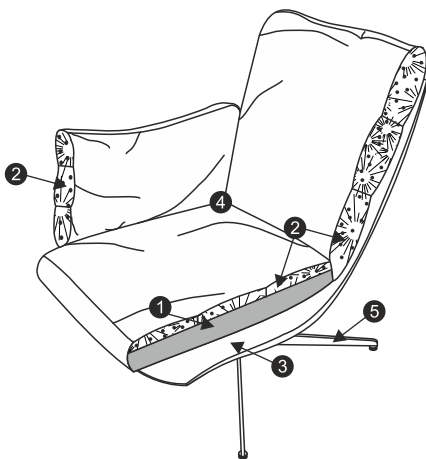

softbird

cushion

headrest

Profile

1. high resilient polyurethane foam
2. cushion chamber with mix of feather and silicone balls
3. composite GRP (Glass Reinforced Plastic) - plastic reinforced with glass fiber
4. fabric or leather
5. swivel, swivel with memory in addition with tilt function. Foot with adjustable height