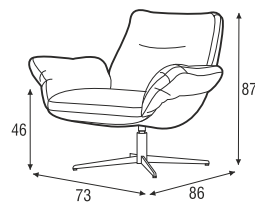

BIRDS

Softbird

SITS
— comfortable life

armchair
Origin 53 d.grey

armchair
Origin I natur

Softbird

coffee table

footstool

softbird

cushion

headrest

Profile

1. high resilient polyurethane foam
2. cushion chamber with mix of feather and silicone balls
3. composite GRP (Glass Reinforced Plastic) - plastic reinforced with glass fiber
4. fabric or leather
5. swivel, swivel with memory in addition with tilt function. Foot with adjustable height