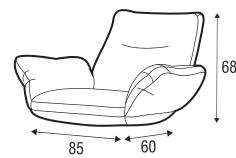

BIRDS

Softbird

SITS
— comfortable life

armchair
Origin 53 d.grey

armchair
Origin I natur

Softbird

coffee table

footstool

softbird

cushion

headrest

Profile

1. high resilient polyurethane foam
2. cushion chamber with mix of feather and silicone balls
3. composite GRP (Glass Reinforced Plastic) - plastic reinforced with glass fiber
4. fabric or leather
5. swivel, swivel with memory in addition with tilt function. Foot with adjustable height