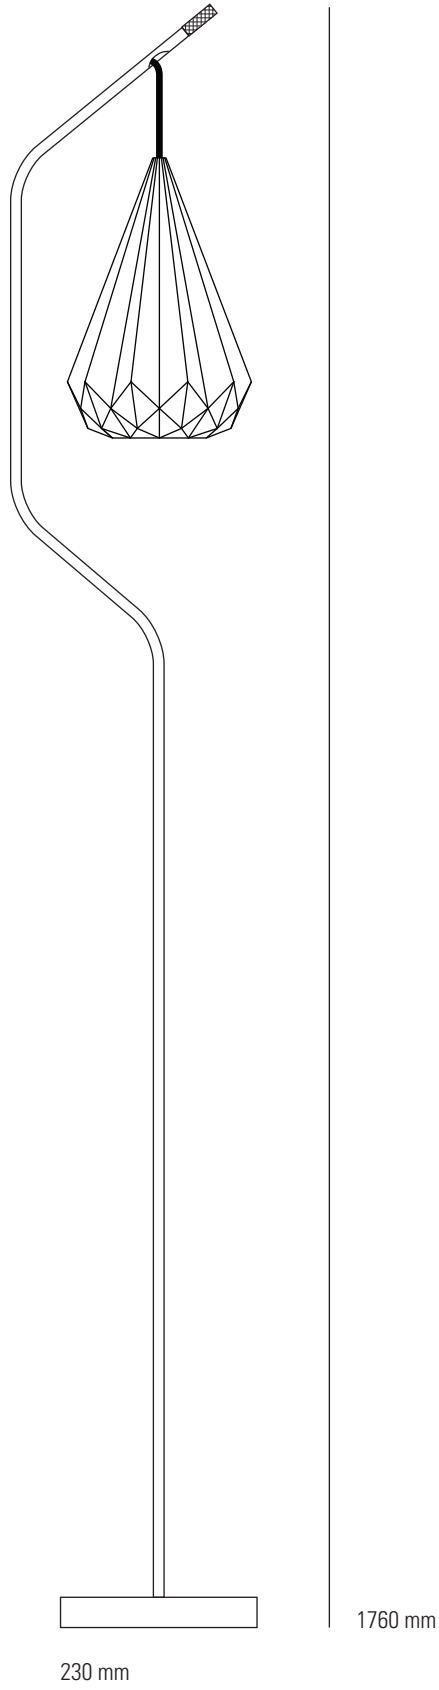

HATTON 3 FLOOR LIGHT

SPECIFICATION	Finish	Product Code	Bulb Cap	Max Wattage	Bulb Type
Hatton 3 Floor light	Bone china / satin chrome	FF 562 N	E 27	60	GLS

This product is available for specific markets. CFL compatible.