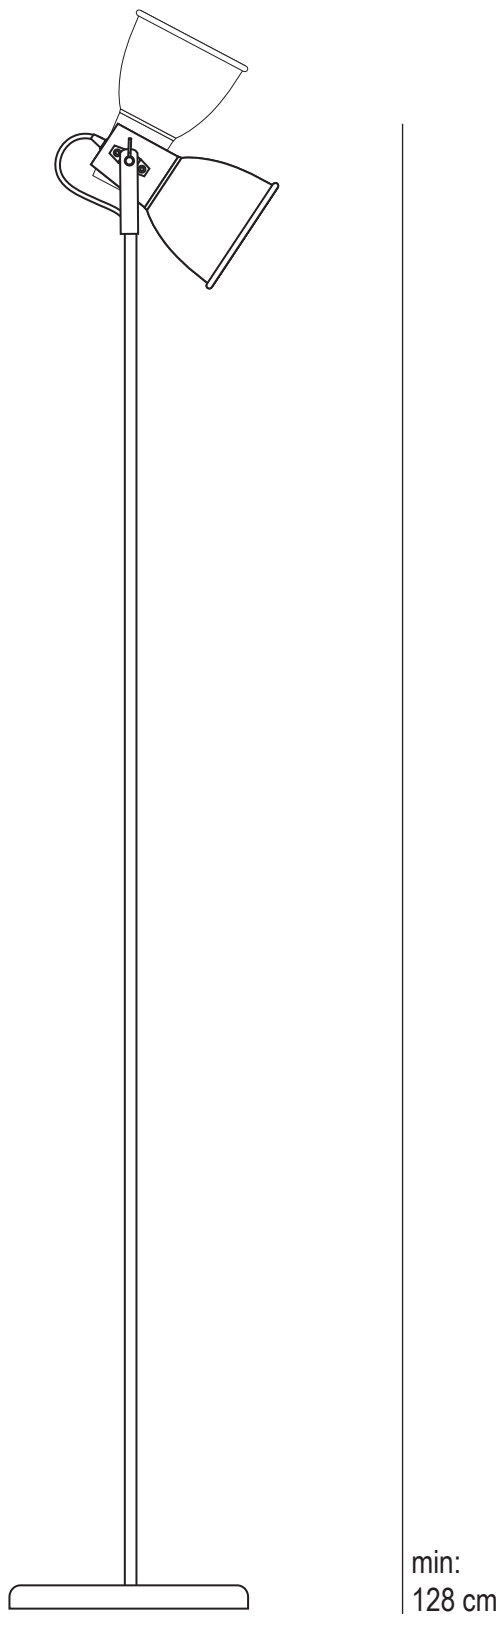

Stirrup 1 Floor

SPECIFICATION	Product Code	Bulb Cap	Max Wattage	Bulb Type
Stirrup 1 Floor	FF523	E 27	40	GLS
Available Finish	Polished aluminium, white or black painted aluminium.			

min:
128 cm

max:
138 cm

Shade diameter: 108mm

108mm

20.5cm

This product is available for specific markets. CFL compatible.