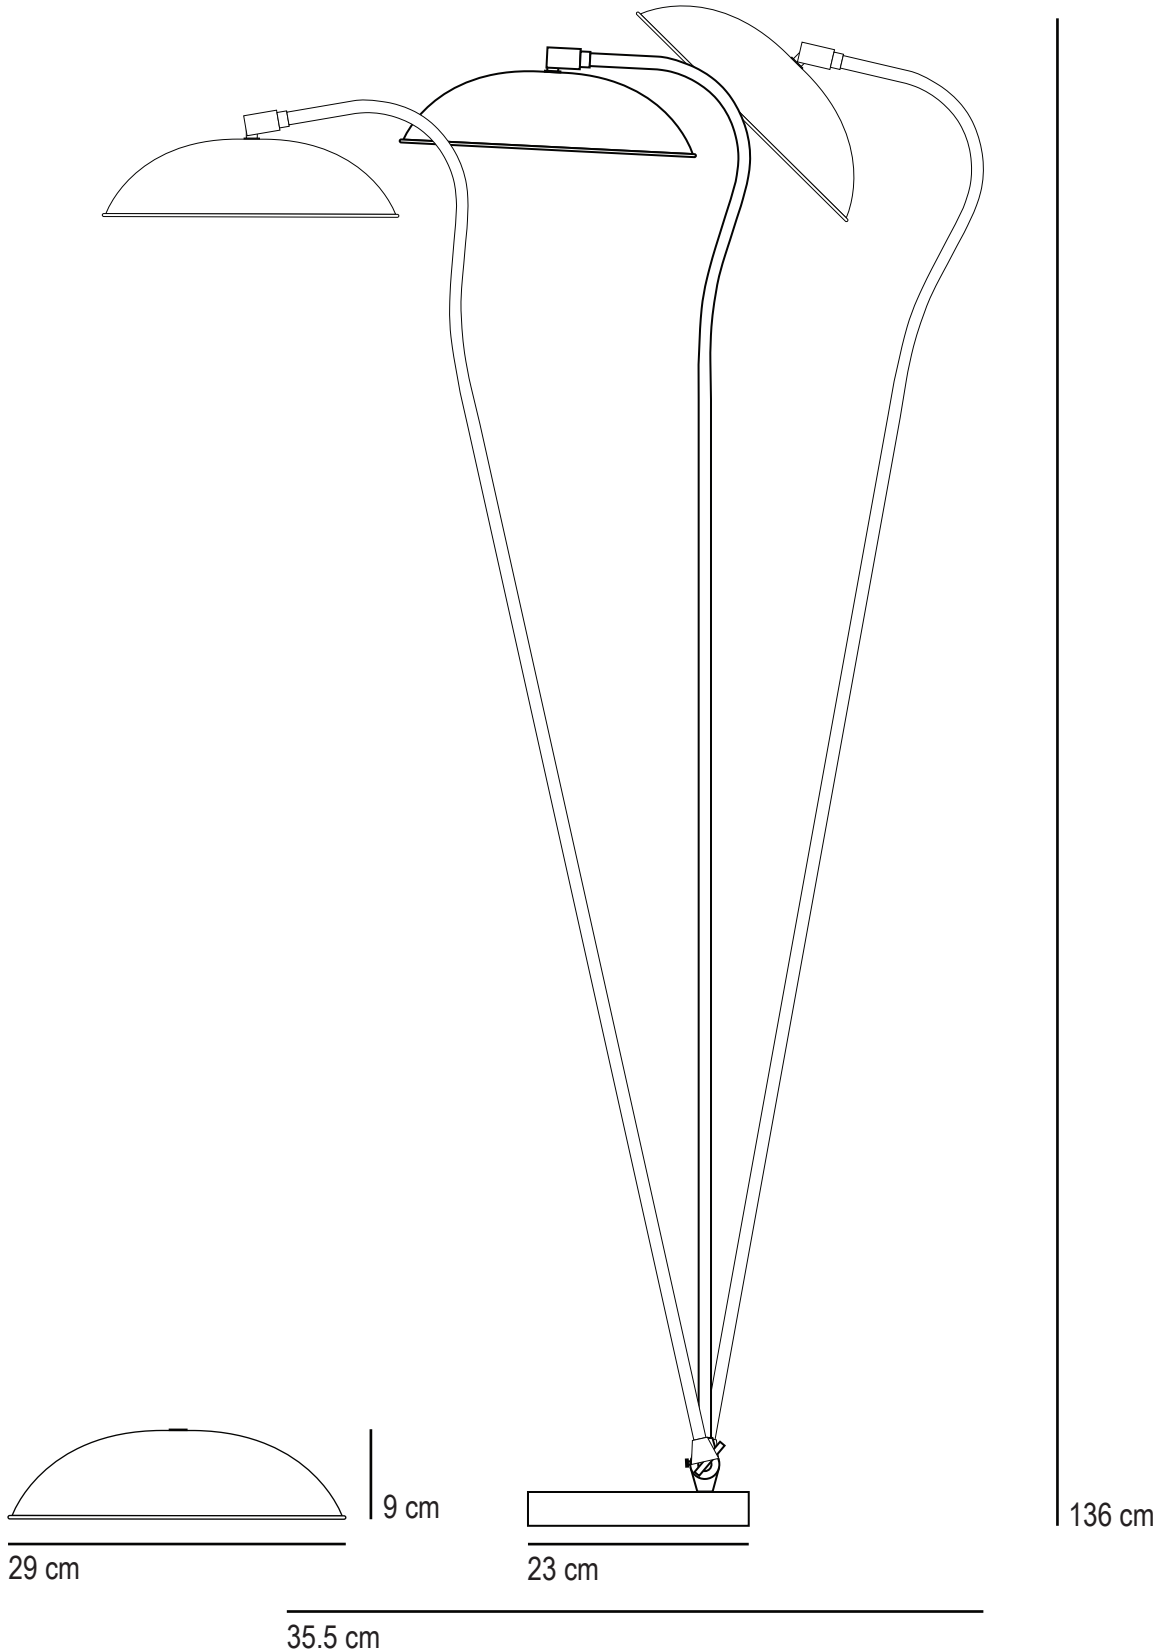

Hugo Floor

SPECIFICATION	Product Code	Bulb Cap	Max Wattage	Bulb Type
Hugo Floor	FF 418	E 27	40	GLS
Available Finish	Polished Aluminium, red, cream, white or black-painted aluminium			

This product is available for specific markets. CFL compatible.