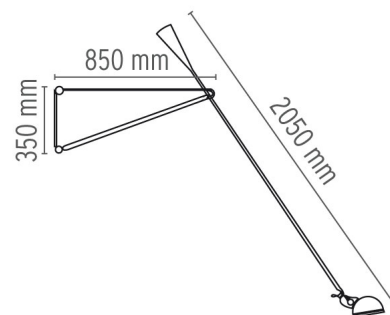

## PHYSICAL

<b>Supply</b>	Power cord
<b>Cord length (mm)</b>	2030
<b>Construction material</b>	Steel
<b>Weight (kg)</b>	6

265

designed by Paolo Rizzatto

Wall lamp providing direct light

● A0300009	White
● A0300030	Black

## DIMENSIONS

### DIMENSIONS