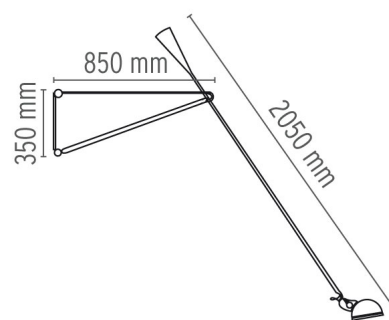

# FLOS

265

<b>Mounting</b>	Wall
<b>Lamps description</b>	1 x MAX 75W E27 IAA/W or 1 LED 8W E27 900lm
<b>Environment</b>	Indoor
<b>Finish</b>	White, Black
<b>Technical description</b>	Wall lamp providing direct light. Painted steel adjustable arm and reflector. Chrome-plated brass reflector support. Cast iron tapered counterweight. Painted steel wall fixture.

## PHYSICAL

<b>Supply</b>	Power cord
<b>Cord length (mm)</b>	2030
<b>Construction material</b>	Steel
<b>Weight (kg)</b>	6

265

designed by Paolo Rizzatto

Wall lamp providing direct light

● A0300009	White
● A0300030	Black

## DIMENSIONS

### DIMENSIONS