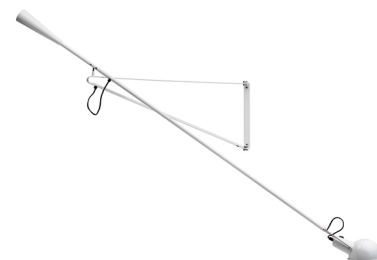

265 . Lamps

IAA-W 75W E27

Lamp wattage:
75 W

Lamp category:
Incandescent

Socket:
E27

Lamp type:
IAA/W

LED 8W E27 900lm

Lamp wattage:
8 W

Lamp category:
LED

Socket:
E27

Lamp type:
LED

265

designed by Paolo Rizzatto

Wall lamp providing direct light

- A0300009 White
- A0300030 Black

DIMENSIONS

CERTIFICATIONS