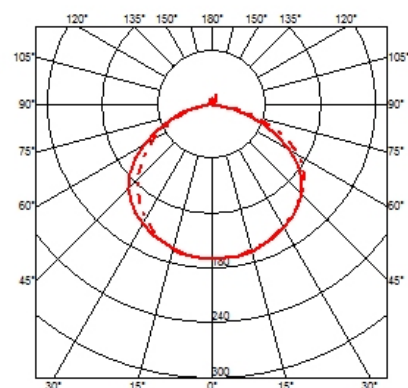

CERTIFICATIONS