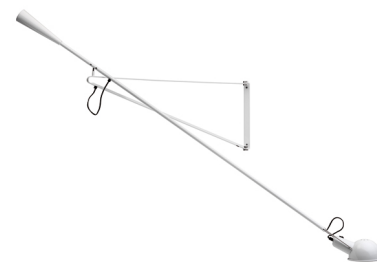

# FLOS

265

<b>Mounting</b>	Wall
<b>Lamps description</b>	1 x MAX 75W E27 IAA/W or 1 LED 8W E27 900lm
<b>Environment</b>	Indoor
<b>Finish</b>	White, Black
<b>Technical description</b>	Wall lamp providing direct light. Painted steel adjustable arm and reflector. Chrome-plated brass reflector support. Cast iron tapered counterweight. Painted steel wall fixture.

## PHYSICAL

<b>Supply</b>	Power cord
<b>Cord length (mm)</b>	2030
<b>Construction material</b>	Steel
<b>Weight (kg)</b>	6

265

designed by Paolo Rizzatto

Wall lamp providing direct light

● A0300009	White
● A0300030	Black