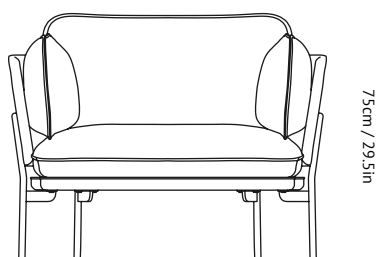

# CLOUD ONE SEATER LN1

BY LUCA NICHETTO  
2015

“My idea was to combine the Italian and Danish traditions of making sofas. Cloud has the defined shape of the Danish design tradition and the soft and cosy pillows of the Italian inheritance.”

Luca Nichetto

Cloud is a series of lounge furniture designed by Luca Nichetto for &tradition. It includes a one, two and a three-seat sofa and a pouf, all of which combine a strong and defined weight-bearing structure with cushions and pillows ensuring maximum comfort. Cloud welcomes you in a friendly embrace while maintaining an elegant and structured external silhouette.

“The Cloud family is perfectly suited for contemporary living spaces, as it provides maximum comfort within relatively compact dimensions”, says Nichetto.

100cm / 39.3in  
Seat height: 40cm / 15.7in

75cm / 29.5in

84cm / 33in

75cm / 29.5in

<b>Product category</b>	Lounge chair
<b>Production Process</b>	The frame is made from formpressed and CNC milled plywood and the base is built from steel and solid wood. The legs are made from solid steel rods. Frame and base is covered in soft CMHR foam and all pillows are made from a mix of CMHR foam and feathers.
<b>Environment</b>	Indoor
<b>Material</b>	Plywood, solid wood and steel base with no-zag springs. CMHR foam and feather pillows. solid steel legs. Fabric or leather upholstery.
<b>Dimensions (cm/in)</b>	H: 75cm/29.5in, D: 84cm/33in, L: 220cm/86.5in, Seat height: 40cm/15.7in.
<b>Weight (kg)</b>	30.00kg.
<b>Leg options</b>	Bronzed, Chrome, Warm black powder coating.
<b>Strength, Durability and Safety Testing</b>	The Cloud sofa is tested for strength, durability and safety according to EN 15373 Level 2 - General contract use.
<b>Cleaning Instructions</b>	Please download our Material Cleaning Instructions through <a href="http://www.andtradition.com">www.andtradition.com</a>
<b>Package Dimensions (cm/in)</b>	H: 72cm/28.3in, W: 228cm/89.7in, D: 89cm/35in.
<b>Lead-time</b>	6-8 weeks