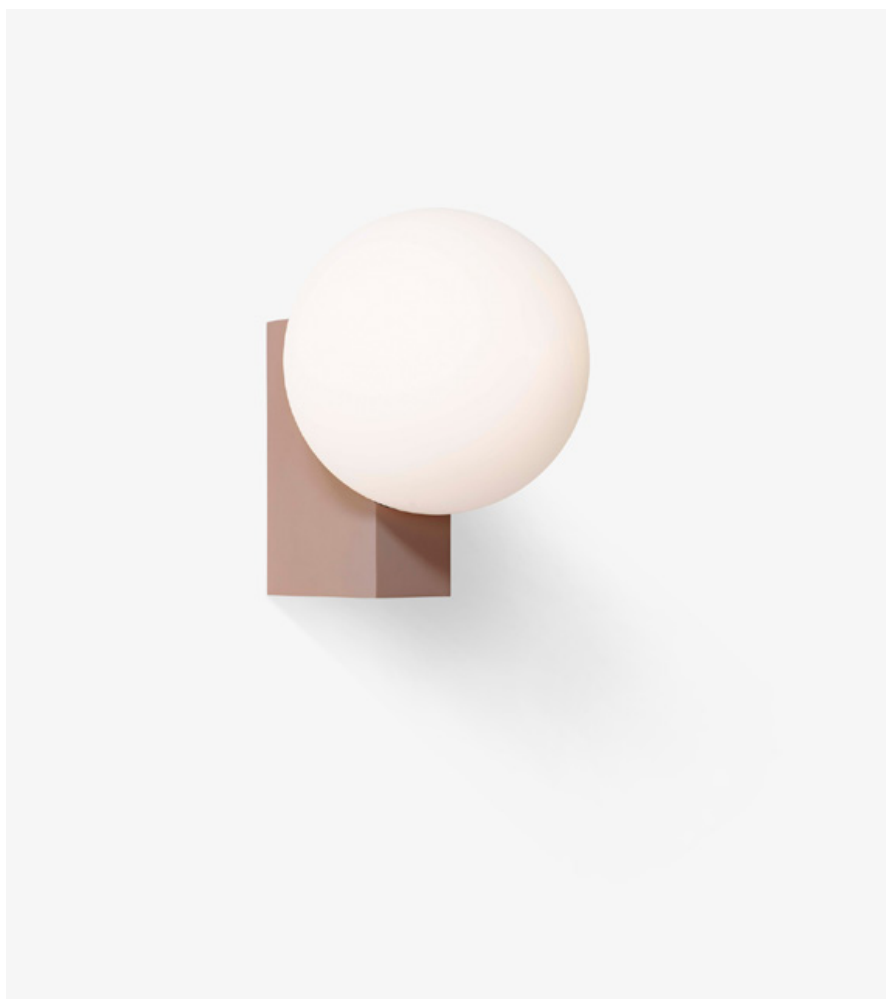

Material
Satinized opal glass, lacquered steel fabric chord

Production process
The lamp shade is made from mouth blown satinized opal glass and the base is made from laser cut and welded steel.

Dimensions
L: 26cm / 10.2in, W: 18cm / 7in, H: 24cm / 9.4in

Environment

Indoor

Material

Satinized opal glass, lacquered steel fabric chord

Production process

The lamp shade is made from mouth blown satinized opal glass and the base is made from laser cut and welded steel.

Clean with soft dry cloth. Always switch off electricity supply before cleaning

→ Stock item

Black (RAL 9005)

Clay (PT 4725C)

Silk Grey (RAL 7044)

Related products

SH1

→ Black