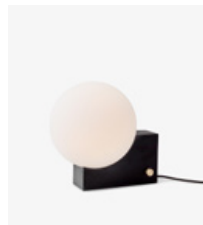

H: 24cm / 9.4in

L: 26cm / 10.2in, W: 18cm / 7in

Journey^{SHY1} Signe Hytte 2018

Product category
Table and wall lamp

Environment
Indoor

Material
Satinized opal glass, lacquered steel fabric chord

Production process
The lamp shade is made from mouth blown satinized opal glass and the base is made from laser cut and welded steel.

Dimensions
L: 26cm / 10.2in, W: 18cm / 7in, H: 24cm / 9.4in

Packaging dimensions
H: 32.5 / 12.4in, W: 33 / 12.8in, D: 26 / 10.2in

Colli quantity
2

Weight
Product: 1.6 kg / Incl. packaging: 2.7 kg.

Voltage
230-240V 50HZ

Certifications
CE IP20

Dimmability
The light intensity can be controlled by the dimmer knob on the base of the lamp.

Light source & energy efficiency class
4,8 Watt LED. The luminaire is compatible with bulbs of energy class: A++ - A. Non replaceable light bulb.

Cord length
200cm / 78.7in

Light source performance & quality
Light output: 280 lumen, CRI: >90,
Colour temperature (Kelvin): 2200-2800K,
LED life time: 50.000 hours

Cleaning instructions
Clean with soft dry cloth. Always switch off electricity supply before cleaning

→ **Stock item**
Black (RAL 9005)
Clay (PT 4725C)
Silk Grey (RAL 7044)

Related products

→ Black