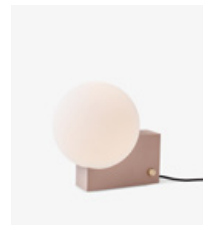

H: 24cm / 9.4in

L: 26cm / 10.2in, W: 18cm / 7in

Journey^{SHY1} Signe Hytte 2018

Product category
Table and wall lamp

Environment
Indoor

Material
Satinized opal glass, lacquered steel fabric chord

Production process
The lamp shade is made from mouth blown satinized opal glass and the base is made from laser cut and welded steel.

Dimensions
L: 26cm / 10.2in, W: 18cm / 7in, H: 24cm / 9.4in

Packaging dimensions
H: 32.5 / 12.4in, W: 33 / 12.8in, D: 26 / 10.2in

Colli quantity
2

Weight
Product: 1.6 kg / Incl. packaging: 2.7 kg.

Voltage
230-240V 50HZ

Certifications
CE IP20

Dimmability
The light intensity can be controlled by the dimmer knob on the base of the lamp.

Light source & energy efficiency class
4,8 Watt LED. The luminaire is compatible with bulbs of energy class: A++ - A. Non replaceable light bulb.

Cord length
200cm / 78.7in

Light source performance & quality
Light output: 280 lumen, CRI: >90,
Colour temperature (Kelvin): 2200-2800K,
LED life time: 50.000 hours

Cleaning instructions
Clean with soft dry cloth. Always switch off electricity supply before cleaning

→ **Stock item**
Black (RAL 9005)
Clay (PT 4725C)
Silk Grey (RAL 7044)

Related products

→ Clay

SH2

&Tradition®