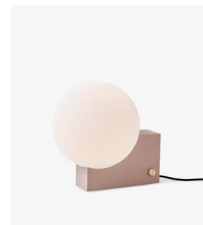

→ Clay

SH2

&Tradition®