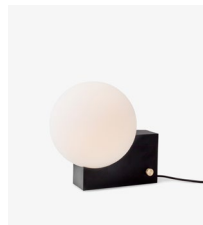

H: 24cm / 9.4in

L: 26cm / 10.2in, W: 18cm / 7in

Journey^{SHY1} Signe Hytte 2018

Product category
Table and wall lamp

Environment
Indoor

Material
Satinized opal glass, lacquered steel fabric chord

Production process
The lamp shade is made from mouth blown satinized opal glass and the base is made from laser cut and welded steel.

Dimensions
L: 26cm / 10.2in, W: 18cm / 7in, H: 24cm / 9.4in

Packaging dimensions
H: 32.5 / 12.4in, W: 33 / 12.8in, D: 26 / 10.2in

Colli quantity
2

Weight
Product: 1.6 kg / Incl. packaging: 2.7 kg.

Voltage
230-240V 50HZ

Certifications
CE IP20

Dimmability
The light intensity can be controlled by the dimmer knob on the base of the lamp.

Light source & energy efficiency class
4,8 Watt LED. The luminaire is compatible with bulbs of energy class: A++ - A. Non replaceable light bulb.

Cord length
200cm / 78.7in

Light source performance & quality
Light output: 280 lumen, CRI: >90,
Colour temperature (Kelvin): 2200-2800K,
LED life time: 50.000 hours

Cleaning instructions
Clean with soft dry cloth. Always switch off electricity supply before cleaning

→ **Stock item**
Black (RAL 9005)
Clay (PT 4725C)

Related products

→ Black