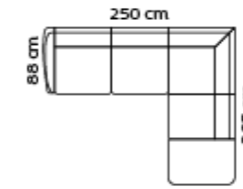

Combo shown
Combo mirrored

0031
0041

Combo shown
Combo mirrored

0051
0061

Combo shown
Combo mirrored

0071
0081

Price group

3-seater

2,5-seater

Foot rest

1,5 seater+1,5 chaiselong

2,5 seater+1,5 chaiselong

2,5 seater+Open-end

2,5-seater+3-seater incl. Corner

M3: 1,25

M3: 1,08

M3: 0,21

M3: 1,84

M3: 2,18

M3: 2,23

M3: 2,3

Specifications of Rossa

Rossa is sculptural, organic and completely irresistible for the eye that love great design. A modern icon with some beautiful unique details. The soft lines and the simple silhouette of the design have references to the very essence of Scandinavian design.