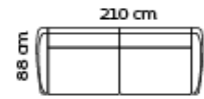

Combo shown
Combo mirrored

0031
0041

Combo shown
Combo mirrored

0051
0061

Combo shown
Combo mirrored

0071
0081

Price group

3-seater

2,5-seater

Foot rest

1,5 seater+1,5 chaiselong

2,5 seater+1,5 chaiselong

2,5 seater+Open-end

2,5-seater+3-seater incl. Corner

M3: 1,25

M3: 1,08

M3: 0,21

M3: 1,84

M3: 2,18

M3: 2,23

M3: 2,3

Specifications of Rossa

Rossa is sculptural, organic and completely irresistible for the eye that love great design. A modern icon with some beautiful unique details. The soft lines and the simple silhouette of the design have references to the very essence of Scandinavian design.