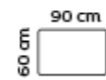

Combo shown
Combo mirrored

0031
0041

Combo shown
Combo mirrored

0051
0061

Combo shown
Combo mirrored

0071
0081

Price group

3-seater

2,5-seater

Foot rest

1,5 seater+1,5 chaiselong

2,5 seater+1,5 chaiselong

2,5 seater+Open-end

2,5-seater+3-seater incl. Corner

M3: 1,25

M3: 1,08

M3: 0,21

M3: 1,84

M3: 2,18

M3: 2,23

M3: 2,3

Specifications of Rossa

Rossa is sculptural, organic and completely irresistible for the eye that love great design. A modern icon with some beautiful unique details. The soft lines and the simple silhouette of the design have references to the very essence of Scandinavian design.