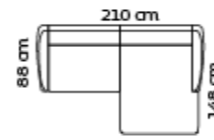

Combo shown
Combo mirrored

0031
0041

Combo shown
Combo mirrored

0051
0061

Combo shown
Combo mirrored

0071
0081

Price group

3-seater

2,5-seater

Foot rest

1,5 seater+1,5 chaiselong

2,5 seater+1,5 chaiselong

2,5 seater+Open-end

2,5-seater+3-seater incl. Corner

M3: 1,25

M3: 1,08

M3: 0,21

M3: 1,84

M3: 2,18

M3: 2,23

M3: 2,3

Specifications of Rossa

Rossa is sculptural, organic and completely irresistible for the eye that love great design. A modern icon with some beautiful unique details. The soft lines and the simple silhouette of the design have references to the very essence of Scandinavian design.