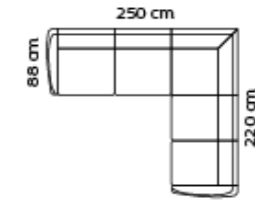

Combo shown
Combo mirrored

0031
0041

Combo shown
Combo mirrored

0051
0061

Combo shown
Combo mirrored

0071
0081

Price group

3-seater

2,5-seater

Foot rest

1,5 seater+1,5 chaiselong

2,5 seater+1,5 chaiselong

2,5 seater+Open-end

2,5-seater+3-seater incl. Corner

M3: 1,25

M3: 1,08

M3: 0,21

M3: 1,84

M3: 2,18

M3: 2,23

M3: 2,3

Specifications of Rossa

Rossa is sculptural, organic and completely irresistible for the eye that love great design. A modern icon with some beautiful unique details. The soft lines and the simple silhouette of the design have references to the very essence of Scandinavian design.