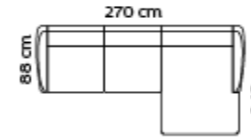

Combo shown
Combo mirrored

0031
0041

Combo shown
Combo mirrored

0051
0061

Combo shown
Combo mirrored

0071
0081

Price group

3-seater

2,5-seater

Foot rest

1,5 seater+1,5 chaiselong

2,5 seater+1,5 chaiselong

2,5 seater+Open-end

2,5-seater+3-seater incl. Corner

M3: 1,25

M3: 1,08

M3: 0,21

M3: 1,84

M3: 2,18

M3: 2,23

M3: 2,3

Specifications of Rossa

Rossa is sculptural, organic and completely irresistible for the eye that love great design. A modern icon with some beautiful unique details. The soft lines and the simple silhouette of the design have references to the very essence of Scandinavian design.