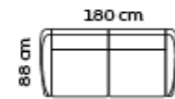

Combo shown
Combo mirrored

0031
0041

Combo shown
Combo mirrored

0051
0061

Combo shown
Combo mirrored

0071
0081

Price group

3-seater

2,5-seater

Foot rest

1,5 seater+1,5 chaiselong

2,5 seater+1,5 chaiselong

2,5 seater+Open-end

2,5-seater+3-seater incl. Corner

M3: 1,25

M3: 1,08

M3: 0,21

M3: 1,84

M3: 2,18

M3: 2,23

M3: 2,3

Specifications of Rossa

Rossa is sculptural, organic and completely irresistible for the eye that love great design. A modern icon with some beautiful unique details. The soft lines and the simple silhouette of the design have references to the very essence of Scandinavian design.