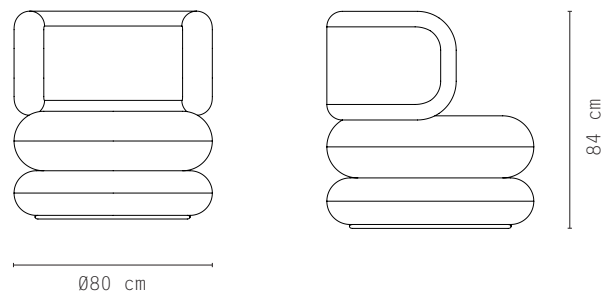

Multiple upholstery options available
COM upholstery

Dimensions

H: 84 cm (31.5")

Ø80 cm (17.7")

Box dimensions

87 x 88 x 89 cm (34.2 x 34.6 x 35")

Colli quantity

1

Weight

Product: 38 kg

Incl. Packaging: 44 kg

Specifications

VERPAN