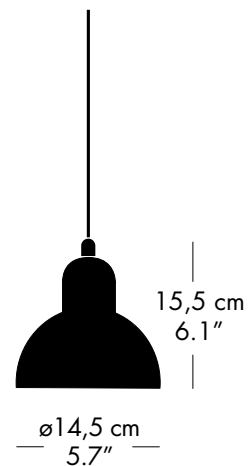

## DIMENSIONS

Height: 15,5 cm / 6.1 in

Diameter (shade): 14,5 cm / 5.7 in

## WEIGHT

0,6 kg / 1.3 lb

## CORD

Length: 3 m / 118.1"

Material: Textile

Colour: Black

## LIGHT SOURCE

Socket: E27

Max wattage: 40W

Size (recommended): Max length 100 mm / 3.9"