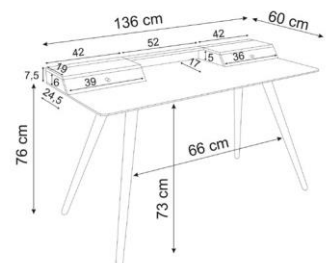

Also available in
46 Solid natural oak oil