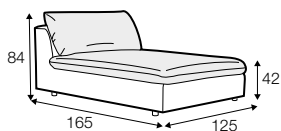

3 seater

set 1 right / or left

3 seater left / or right + chaiselongue right / or left with tray 55x19x6

set 2 right / or left

footstool 108x106 with tray 103x19x9 + 3 seater without armrests
+ chaiselongue without armrests

modular system

elements of modular system

3 seater left / or right

3 seater without armrests

chaiselongue right / or left with tray 55x19x6

chaiselongue
without armrests

cornre 90°

element 130x108
left / or right

element 108x108

extra dimensions

accessories

cushion 53x53

cushion 90x32

legs

no. 173
wood

available materials for tray