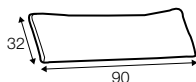

modular system

elements of modular system

3 seater left / or right

3 seater without armrests

chaiselongue right / or left with tray 55x19x6

chaiselongue
without armrests

cornre 90°

element 130x108
left / or right

element 108x108

extra dimensions

accessories

cushion 53x53

cushion 90x32

legs

no. 173
wood

available materials for tray