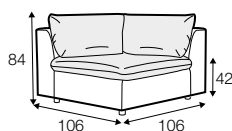

3 seater

set 1 right / or left

3 seater left / or right + chaiselongue right / or left with tray 55x19x6

set 2 right / or left

footstool 108x106 with tray 103x19x9 + 3 seater without armrests
+ chaiselongue without armrests

modular system

elements of modular system

3 seater left / or right

3 seater without armrests

chaiselongue right / or left with tray 55x19x6

chaiselongue
without armrests

cornre 90°

element 130x108
left / or right

element 108x108

extra dimensions

accessories

cushion 53x53

cushion 90x32

legs

no. 173
wood

available materials for tray