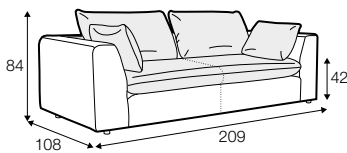

standard

COVERS

fixed

SPECIAL

modular system

All elements are freestanding.

footstool 108x86

footstool 108x106
with tray 103x19x9

3 seater

set 1 right / or left

3 seater left / or right + chaiselongue right / or left with tray 55x19x6

set 2 right / or left

footstool 108x106 with tray 103x19x9 + 3 seater without armrests
+ chaiselongue without armrests

modular system

elements of modular system

3 seater left / or right

3 seater without armrests

chaiselongue right / or left with tray 55x19x6

chaiselongue
without armrests

cornre 90°

element 130x108
left / or right