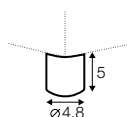

modular system

elements of modular system

3 seater left / or right

3 seater without armrests

chaiselongue right / or left with tray 55x19x6

chaiselongue
without armrests

cornre 90°

element 130x108
left / or right

element 108x108

extra dimensions

accessories

cushion 53x53

cushion 90x32

legs

no. 173
wood

available materials for tray