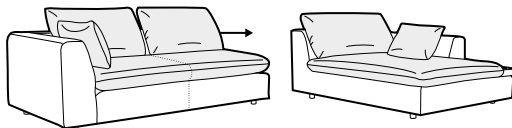

3 seater

set 1 right / or left

3 seater left / or right + chaiselongue right / or left with tray 55x19x6

set 2 right / or left

footstool 108x106 with tray 103x19x9 + 3 seater without armrests
+ chaiselongue without armrests

modular system

elements of modular system

3 seater left / or right

3 seater without armrests

chaiselongue right / or left with tray 55x19x6

chaiselongue
without armrests

cornre 90°

element 130x108
left / or right