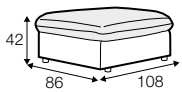

standard

COVERS

fixed

SPECIAL

modular system

All elements are freestanding.

footstool 108x86

footstool 108x106
with tray 103x19x9

3 seater

set 1 right / or left

3 seater left / or right + chaiselongue right / or left with tray 55x19x6

set 2 right / or left

footstool 108x106 with tray 103x19x9 + 3 seater without armrests
+ chaiselongue without armrests

modular system

elements of modular system

3 seater left / or right

3 seater without armrests

chaiselongue right / or left with tray 55x19x6

chaiselongue
without armrests

cornre 90°

element 130x108
left / or right