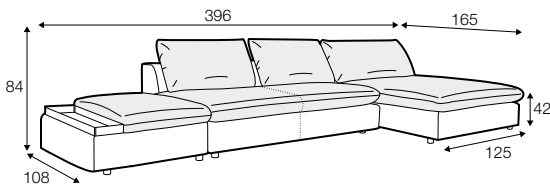

standard

COVERS

fixed

SPECIAL

modular system

All elements are freestanding.

footstool 108x86

footstool 108x106
with tray 103x19x9

3 seater

set 1 right / or left

3 seater left / or right + chaiselongue right / or left with tray 55x19x6

set 2 right / or left

footstool 108x106 with tray 103x19x9 + 3 seater without armrests
+ chaiselongue without armrests