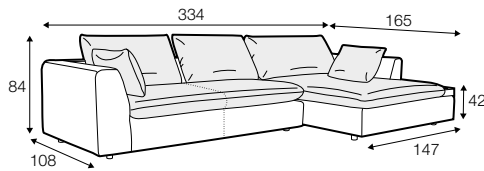

standard

COVERS

fixed

SPECIAL

modular system

All elements are freestanding.

footstool 108x86

footstool 108x106
with tray 103x19x9

3 seater

set 1 right / or left

3 seater left / or right + chaiselongue right / or left with tray 55x19x6

set 2 right / or left

footstool 108x106 with tray 103x19x9 + 3 seater without armrests
+ chaiselongue without armrests