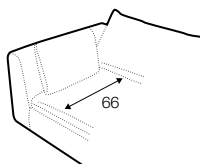

3 seater

set 1 right / or left

3 seater left / or right + chaiselongue right / or left with tray 55x19x6

set 2 right / or left

footstool 108x106 with tray 103x19x9 + 3 seater without armrests
+ chaiselongue without armrests

modular system

elements of modular system

3 seater left / or right

3 seater without armrests

chaiselongue right / or left with tray 55x19x6

chaiselongue
without armrests

cornre 90°

element 130x108
left / or right

element 108x108

extra dimensions

accessories

cushion 53x53

cushion 90x32

legs

no. 173
wood

available materials for tray