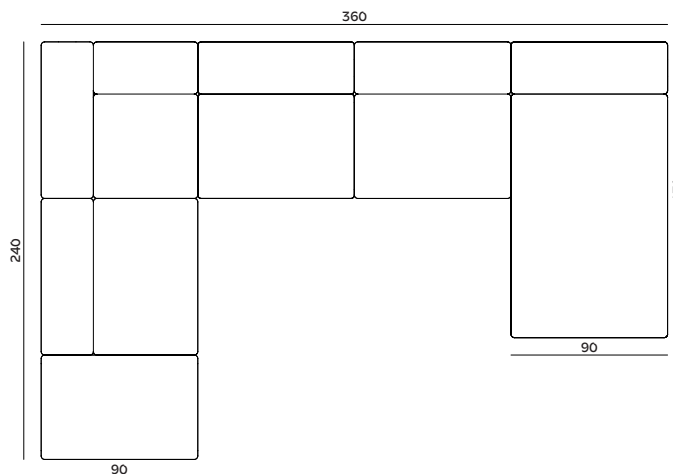

1 x Pouf
3 x Chair
1 x Corner right
1 x Chaise longue