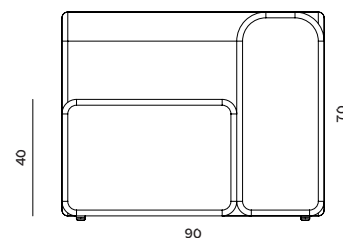

SIZES

Lagoon Modules / Siena

The Lagoon modules have a contemporary silhouette in calm and natural colours.

The low frame has a distinct lounge feel; however, the combination of a high back and short seating depth invites you to stay put for long conversations, a comfortable read or an impromptu snooze.