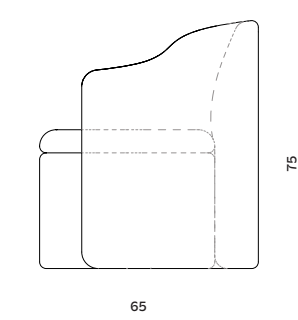

Pond Chair and Pouf

The Pond series embodies captivating proportions, creating an intimate and welcoming atmosphere. The chairs distinctive aesthetic envelops in warmth and style, with a fully upholstered design featuring clean lines, offering an equally delightful view from both the front and back. Complementing the chair are the Pond poufs, inspired by the charm of French Macaroons. These versatile pieces serve as footstools, extra seating, or even small tables when paired with a tray, adding a playful touch to the chair or any decor.

The Pond chair and poufs redefine furniture with its embrace of graceful curves and uncluttered lines, infusing organic charm and timeless vibrancy into living spaces, be it within apartments, hotels, or workplaces. Immerse yourself in the Pond collection and embrace its Nordic heritage and design ethos.

POND ARMCHAIR / SIENA

Size: W65 x D65 x H75 cm, SH42 x SD52 cm
Sales Unit: 1 pcs
Care: Dry clean

1057245 4079315
2582840 5061255
3384675 6630610

31001092
Latte

POND ARMCHAIR / SIENA

Size: W65 x D65 x H75 cm, SH42 x SD52 cm
Sales Unit: 1 pcs
Care: Dry clean

1057245 4079315
2582840 5061255
3384675 6630610

31001096
Ocher

MATERIALS & CONSTRUCTION

Textile name: Siena
Composition: 54% Polyester/
36% Viscose/ 10% Linen
Martindale: 90.000
Pilling: 3-4

Frame: Chipboard frame and
solid wood
Foam: CME FR foam
Feet: Black polypropylene

Design: Broste Copenhagen
Manufactured: Europe

Certifications:

EN-16139
EN1021-1
EN1021-2

To see the specifications of each fabric please go to overview on page 418.

SIZES