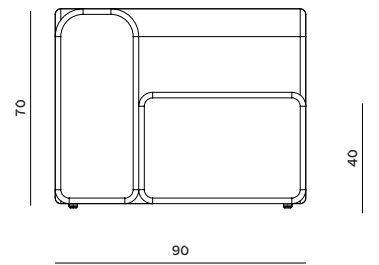

SIZES

POUF

CHAISE LONGUE

RIGHT CORNER

Freight is included in the prices within Europe.
Denmark and overseas markets are subject to freight charges.