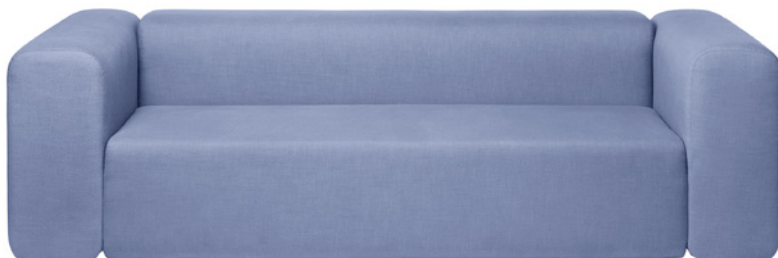

Lagoon 3-Seater / Siena

The Lagoon 3-seater is a cosy and generous sofa floating on the floor with an inviting look - just like its modular family.

Wide upholstered armrests and backrests surround the spacious seat, ideally filled with cushions and throws in seasonal colours and patterns.

The high-density foam assures extra softness and invites you to cuddle up with your beloved ones.