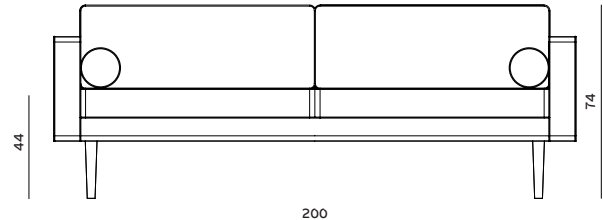

Wind / Velvet

The Wind collection offers interesting furniture pieces that master the delicate balance between straightforward Nordic minimalism and a soft, intimate expression.

The collection is upholstered with our classical thick velvet, making them as exquisite to look at as they are to touch.

The Wind collection comes with dark stained oak, natural oiled oak and black beech legs.

MATERIALS & CONSTRUCTION

Textile name: Velvet
Composition: 100% Polyester
Martindale: 45.000
Pilling: 4
Frame: Chipboard frame and solid wood
Foam: CME FR foam
Legs: Oak / Beech
Design: Broste Copenhagen
Manufactured: Europe
Certifications:
EN-16139
EN1021-1
EN1021-2

Care: Vacuum regularly or brush with a soft clothes brush - always in the direction of the nap. Dry clean only.

To see the specifications of each fabric please go to overview on page 418.

ARMCHAIR

Size: W84 x D88 x H74 cm, SH44 x SD58 cm
Sales Unit: 1 pcs

1058965 4081700
2600360 5063095
3396240 6649570

SOFA

Size: W200 x D88 x H74 cm, SH44 x SD58 cm
Sales Unit: 1 pcs

10107130 40148435
21090760 50114635
30719900 61180165

TEXTILE VELVET

TEXTILE VELVET

SOFA

SIZES