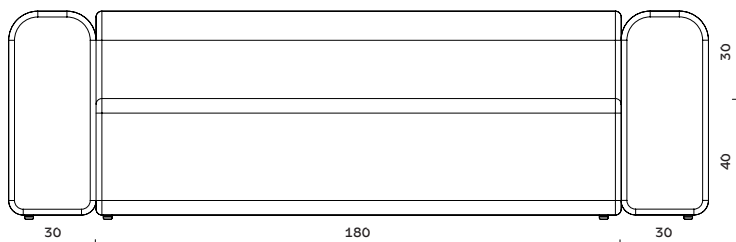

SIZES

Lagoon Modules / Siena

The Lagoon modules have a contemporary silhouette in calm and natural colours.

The low frame has a distinct lounge feel; however, the combination of a high back and short seating depth invites you to stay put for long conversations, a comfortable read or an impromptu snooze.