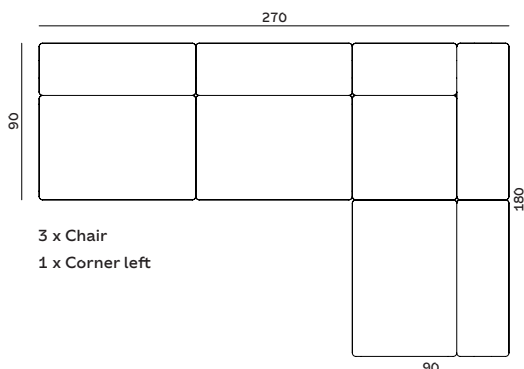

3 x Chair
1 x Corner left