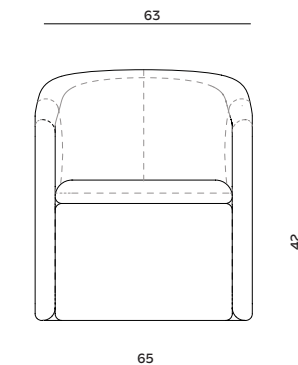

Pond Chair and Pouf

The Pond series embodies captivating proportions, creating an intimate and welcoming atmosphere. The chairs distinctive aesthetic envelops in warmth and style, with a fully upholstered design featuring clean lines, offering an equally delightful view from both the front and back. Complementing the chair are the Pond poufs, inspired by the charm of French Macaroons. These versatile pieces serve as footstools, extra seating, or even small tables when paired with a tray, adding a playful touch to the chair or any decor.

The Pond chair and poufs redefine furniture with its embrace of graceful curves and uncluttered lines, infusing organic charm and timeless vibrancy into living spaces, be it within apartments, hotels, or workplaces. Immerse yourself in the Pond collection and embrace its Nordic heritage and design ethos.

POND ARMCHAIR / SIENA

Size: W65 x D65 x H75 cm, SH42 x SD52 cm
Sales Unit: 1 pcs
Care: Dry clean

1057245 4079315
2582840 5061255
3384675 6630610

31001092
Latte

POND ARMCHAIR / SIENA

Size: W65 x D65 x H75 cm, SH42 x SD52 cm
Sales Unit: 1 pcs
Care: Dry clean

1057245 4079315
2582840 5061255
3384675 6630610

31001096
Ocher

MATERIALS & CONSTRUCTION

Textile name: Siena
Composition: 54% Polyester/
36% Viscose/ 10% Linen
Martindale: 90.000
Pilling: 3-4

Frame: Chipboard frame and
solid wood
Foam: CME FR foam
Feet: Black polypropylene

Design: Broste Copenhagen
Manufactured: Europe

Certifications:

EN-16139
EN1021-1
EN1021-2

To see the specifications of each fabric please go to overview on page 418.

SIZES