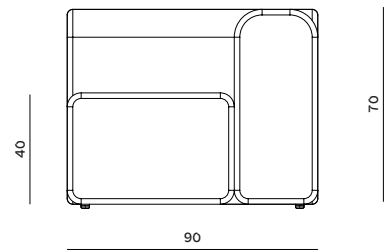

LEFT CORNER

CHAISE LONGUE