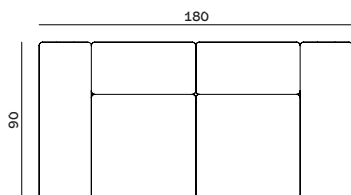

Suggested combinations for Lagoon modules

Lagoon modules offer a versatile choice for both private and public spaces. Configurable in multiple ways with the five modules to match large and small areas and choose between beautiful colours.

1 x Corner left
1 x Corner right