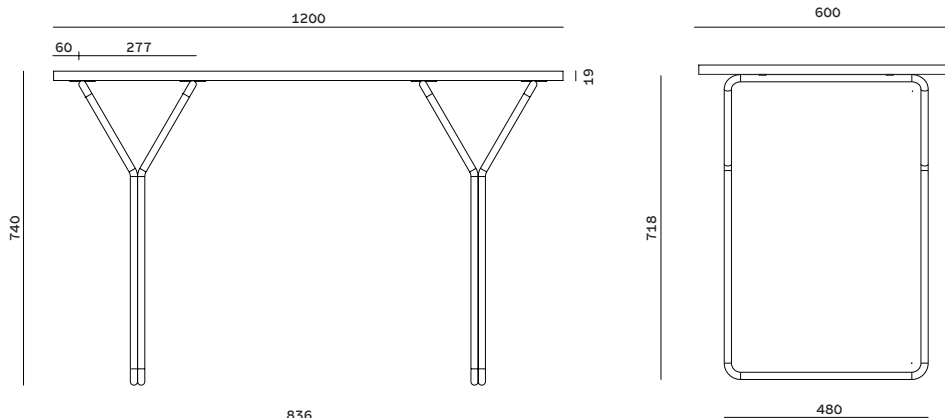

BERIT DESK POCKET

Size: W55 x L40 cm
Sales Unit: 1 pcs
Material: 100% Cotton

1001580 4002190
2016060 5001690
3010600 6017375

71210288 71210287
Black Off White

SIZES