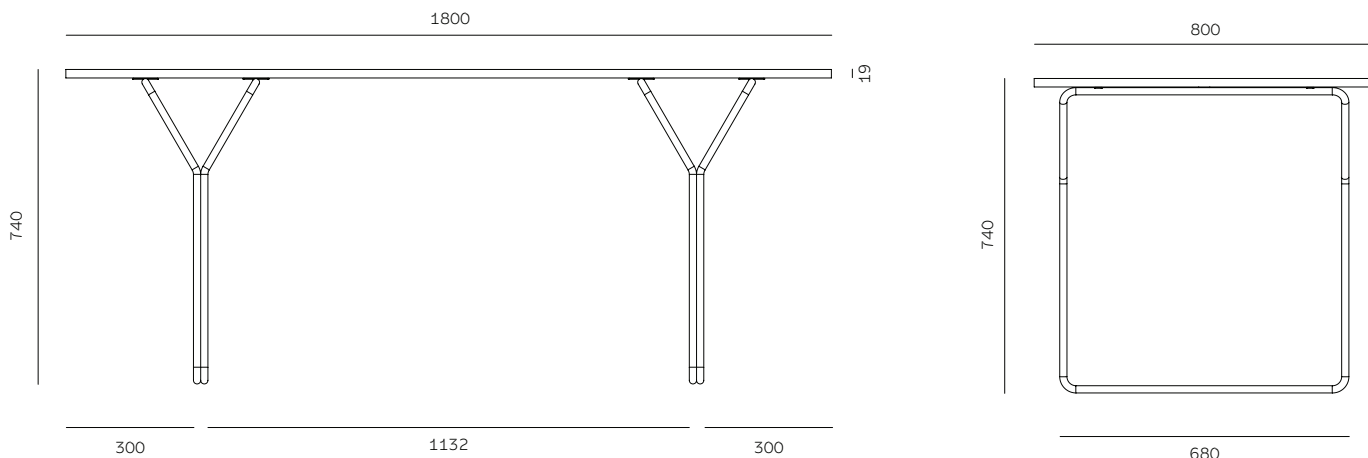

Berit Dining Table

The Berit Dining Table is a neat graphic masterpiece, available in two esteemed shades: Grey and black. The ash veneer tabletop gracefully rests upon the powder-coated steel legs, ingeniously crafted from two curved elements converging into a Y-shaped structure. This fusion of elegance and robustness is both seamless and unique, offering both style and functionality.

With ample room for up to 8 individuals, the table becomes a focal point for cherished gatherings. Its versatile colours effortlessly complement diverse interior settings, embodying authentic and inviting charm. Create memorable moments and enjoy meals with loved ones around the Berit Dining Table, where style and functionality converge.

BERIT DINING TABLE

Size: W80 x L180 x H74 cm, S/2
Sales Unit: 1 pcs
Material: Legs: Powder-coated steel, Top Plate: Laquered ash veneer
Care: Wipe with a soft, damp cloth

1063245 4087630
2643940 5067680
3425000 6696725

31000324 31000325
Black Grey

SIZES