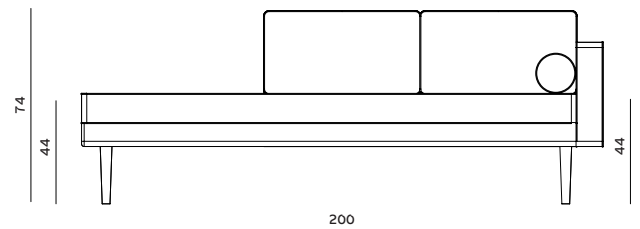

RIGHT SIDED CHAISE LONGUE