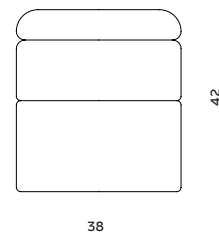

Pond Chair and Pouf

POND POUF / SIENA

Size: Ø38 x H42 cm
Sales Unit: 1 pcs
Care: Dry clean

1029825 4041325
2303645 5031915
3200405 6328535

31002025
Beige

31001106
Ocher

31000202
Rusty Shades

31000200
Rose Shades

31000204
Blue

POND POUF / SIENA

Size: Ø68 x H30 cm
Sales Unit: 1 pcs
Care: Dry clean

1037340 4051735
2380160 5039955
3250905 6411320

31002024
Beige

31001107
Ocher

31000203
Rusty Shades

31000201
Rose Shades

31000205
Blue

MATERIALS & CONSTRUCTION

Textile name: Siena
Composition: 54% Polyester/
36% Viscose/ 10% Linen
Martindale: 90.000
Pilling: 3-4

Frame: Chipboard frame and
solid wood
Foam: CME FR foam
Feet: Black polypropylene

Design: Broste Copenhagen
Manufactured: Europe

Certifications:
EN-16139
EN1021-1
EN1021-2

To see the specifications of each fabric
please go to overview on page 418.

SIZES