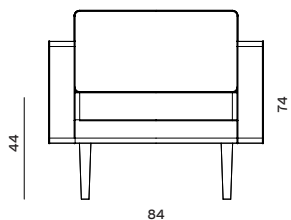

Wind / Velvet

The Wind collection offers interesting furniture pieces that master the delicate balance between straightforward Nordic minimalism and a soft, intimate expression.

The collection is upholstered with our classical thick velvet, making them as exquisite to look at as they are to touch.

The Wind collection comes with dark stained oak, natural oiled oak and black beech legs.

MATERIALS & CONSTRUCTION

Textile name: Velvet
Composition: 100% Polyester
Martindale: 45.000
Pilling: 4
Frame: Chipboard frame and solid wood
Foam: CME FR foam
Legs: Oak / Beech
Design: Broste Copenhagen
Manufactured: Europe
Certifications:
EN-16139
EN1021-1
EN1021-2

Care: Vacuum regularly or brush with a soft clothes brush - always in the direction of the nap. Dry clean only.

To see the specifications of each fabric please go to overview on page 418.

ARMCHAIR

Size: W84 x D88 x H74 cm, SH44 x SD58 cm
Sales Unit: 1 pcs

1058965 4081700
2600360 5063095
3396240 6649570

SOFA

Size: W200 x D88 x H74 cm, SH44 x SD58 cm
Sales Unit: 1 pcs

10107130 40148435
21090760 50114635
30719900 61180165

TEXTILE VELVET

TEXTILE VELVET

ARMCHAIR

SIZES