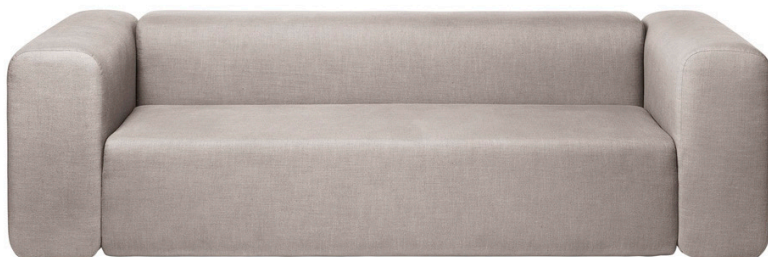

Lagoon 3-Seater / Siena

The Lagoon 3-seater is a cosy and generous sofa floating on the floor with an inviting look - just like its modular family.

Wide upholstered armrests and backrests surround the spacious seat, ideally filled with cushions and throws in seasonal colours and patterns.

The high-density foam assures extra softness and invites you to cuddle up with your beloved ones.