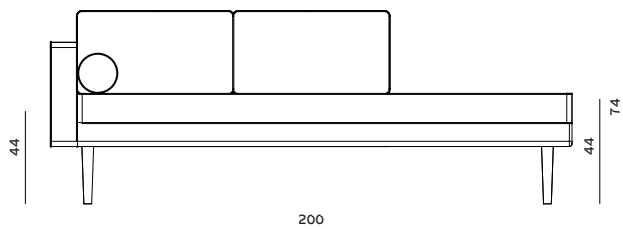

LEFT SIDED CHAISE LONGUE