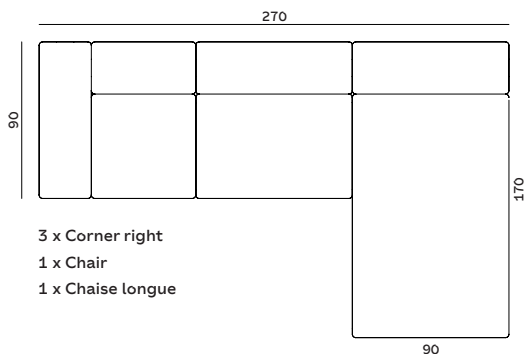

3 x Corner right
1 x Chair
1 x Chaise longue