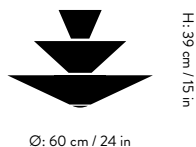

Gio LN14

Lucca Nichetto

2025

Product description

Chandelier

Environment

Indoor

Material

Spun aluminium and steel.

Production process

The lamp shades are made of spun aluminium discs which are then powder-coated in three different colours.

Dimensions

Ø: 60 cm / 24 in

H: 39 cm / 15 in

Weight

5.5 kg

Voltage

220-240V - 50Hz

Light source

54 Watt LED board

CRI >90

Colour temperature 2600K

Cord length

600 cm / 236 in clear PVC cord

Canopy

Included

Certifications

CE UK CA IP20

Spare parts

LED Module

Impact

- The supplier uses ISO 9001, a quality management system that helps meet strict safety requirements.

- The supplier has passed a strict audit confirming compliance with high standards of safety, workers' rights and environmental protection.

Manufacturer

Produced in PRC by Nine United China Ltd

Cleaning Instructions

[Please see our Maintenance & Care instructions here](#)