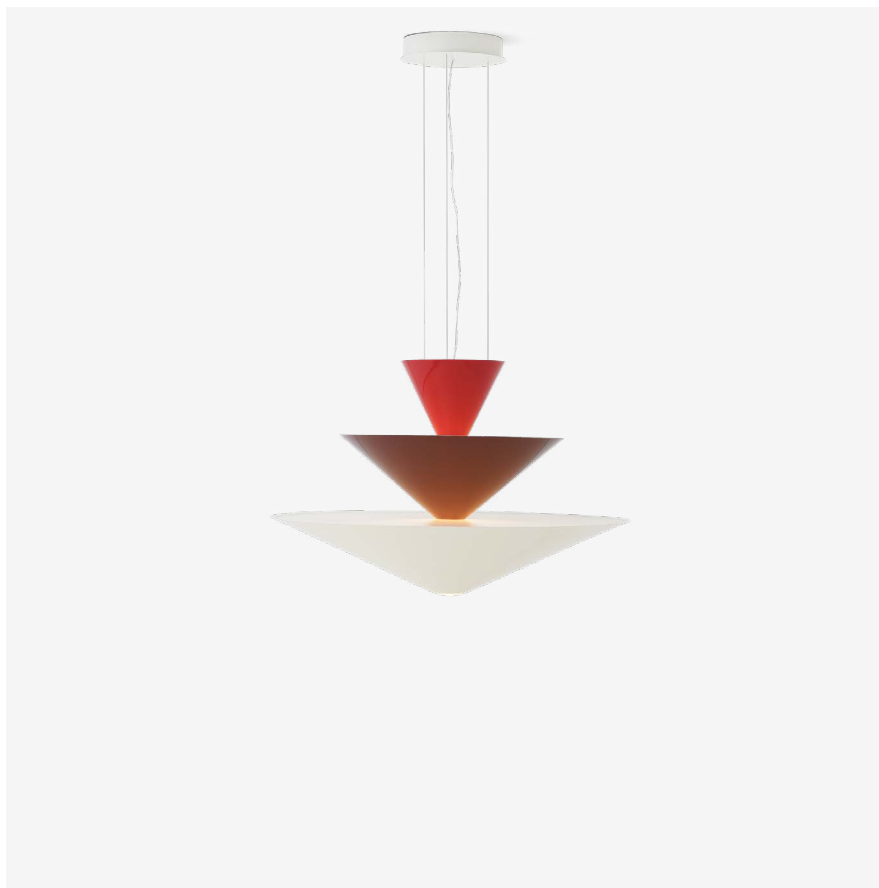

Environment

Indoor

Material

Spun aluminium and steel.

Production process

The lamp shades are made of spun aluminium discs which are then powder-coated in three different colours.

Dimensions

Ø: 60 cm / 24 in

Chandelier

Environment

Indoor

Material

Spun aluminium and steel.

Production process

The lamp shades are made of spun aluminium discs which are then powder-coated in three different colours.

Dimensions

→ Signal Green,
Deep Blue &
Ecru White

→ Vermilion Red,
Dark Burgundy &
Ecru White