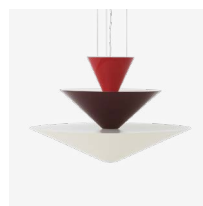

Environment

Indoor

Material

Spun aluminium and steel.

Production process

The lamp shades are made of spun aluminium discs which are then powder-coated in three different colours.

Dimensions

Ø: 60 cm / 24 in

Chandelier

Environment

Indoor

Material

Spun aluminium and steel.

Production process

The lamp shades are made of spun aluminium discs which are then powder-coated in three different colours.

Dimensions

→ Signal Green,
Deep Blue &
Ecru White

→ Vermilion Red,
Dark Burgundy &
Ecru White