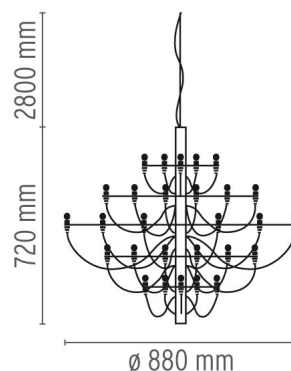

# FLOS

2097/30

<b>Mounting</b>	Pendant
<b>Type of ceiling pendant</b>	Suspension cable
<b>Lamps description</b>	30 x MAX 15W E14 IBT or 30 LED 2,5W E14 200lm 2700K
<b>Environment</b>	Indoor
<b>Finish</b>	Chrome, Brass
<b>Technical description</b>	Suspension lamp providing diffused light. Steel central structure with brass arms, both available either chromium-plated or gilded. Steel ceiling fitting and rose.

## PHYSICAL

<b>Supply</b>	Terminal block
<b>Cord length (mm)</b>	2800
<b>Construction material</b>	Steel
<b>Weight (kg)</b>	5.1

2097/30

designed by Gino Sarfatti

Suspension lamp providing diffused light

● AI400057	Chrome
● AI400059	Brass

## DIMENSIONS

### DIMENSIONS