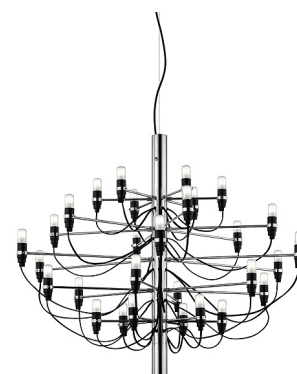

# FLOS

2097/30

<b>Mounting</b>	Pendant
<b>Type of ceiling pendant</b>	Suspension cable
<b>Lamps description</b>	30 x MAX 15W E14 IBT or 30 LED 2,5W E14 200lm 2700K
<b>Environment</b>	Indoor
<b>Finish</b>	Chrome, Brass
<b>Technical description</b>	Suspension lamp providing diffused light. Steel central structure with brass arms, both available either chromium-plated or gilded. Steel ceiling fitting and rose.

## PHYSICAL

<b>Supply</b>	Terminal block
<b>Cord length (mm)</b>	2800
<b>Construction material</b>	Steel
<b>Weight (kg)</b>	5.1

2097/30

designed by Gino Sarfatti

Suspension lamp providing diffused light

● AI400057	Chrome
● AI400059	Brass

### LED 2,5W E14 200lm 2700K

**Lamp wattage:**  
2,5 W

**Lamp category:**  
LED

**Socket:**  
E14

**Color temperature (K):**  
2700 °K

**Lamp type:**  
LED

### 2097/30

designed by Gino Sarfatti

Suspension lamp providing diffused light

- A1400057 Chrome
- A1400059 Brass