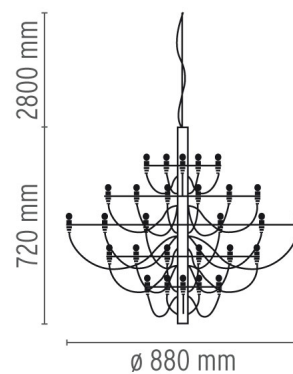

# FLOS

2097/30

<b>Mounting</b>	Pendant
<b>Type of ceiling pendant</b>	Suspension cable
<b>Lamps description</b>	30 x MAX 15W E14 IBT or 30 LED 2,5W E14 200lm 2700K
<b>Environment</b>	Indoor
<b>Finish</b>	Chrome, Brass
<b>Technical description</b>	Suspension lamp providing diffused light. Steel central structure with brass arms, both available either chromium-plated or gilded. Steel ceiling fitting and rose.

## DIMENSIONS

### LED 2,5W E14 200lm 2700K

**Lamp wattage:**  
2,5 W

**Lamp category:**  
LED

**Socket:**  
E14

**Color temperature (K):**  
2700 °K

**Lamp type:**  
LED

### DIMENSIONS