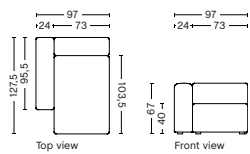

MAGS | FREE STANDING MODULES

8162FS | NARROW | CHAISE LONGUE | LEFT

DIMENSION
W97 x D127,5 x H67 cm
Seat H40 cm

SALES QTY. 1 pcs.

PRODUCT STATUS
Order produced

PACKAGING
1 box | 1 pcs.

BOX DIMENSION | WEIGHT
W116 x D150 x H68,5 cm | 59,5 kg

DESCRIPTION
Fabric Group 1
Fabric Group 2
Fabric Group 3
Fabric Group 4
Fabric Group 5
Fabric Group 6
Not available in leather