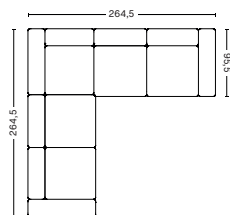

CORNER COMBINATION 1 | LEFT 1062+1063+1862+1063+1061 OR RIGHT 1062+1063+1861+1063+1061

DIMENSION

W264,5 x D264,5 x H67 cm
Seat H40 cm

PRODUCT STATUS

Order produced

PACKAGING

5 box | 1 pcs.

DESCRIPTION

Fabric group 1
Fabric group 2
Fabric group 3
Fabric group 4
Fabric group 5
Fabric group 6