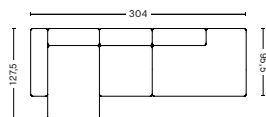

3 SEATER COMBINATION 3 | LEFT 8162+1063+9302 OR RIGHT 9301+1063+8161

DIMENSION

W304 x D127,5 x H67 cm
Seat H40 cm

PACKAGING

3 box | 1 pcs.

DESCRIPTION

Fabric group 1
Fabric group 2
Fabric group 3
Fabric group 4
Fabric group 5
Fabric group 6
Not available in leather

PRODUCT STATUS

Order produced