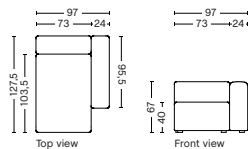

8161FS | NARROW | CHAISE LONGUE | RIGHT

DIMENSION
W97 x D127,5 x H67 cm
Seat H40 cm

SALES QTY. 1 pcs.

PRODUCT STATUS
Order produced

PACKAGING
1 box | 1 pcs.

BOX DIMENSION | WEIGHT
W116 x D150 x H68,5 cm | 59,5 kg

DESCRIPTION
Fabric Group 1
Fabric Group 2
Fabric Group 3
Fabric Group 4
Fabric Group 5
Fabric Group 6
Not available in leather