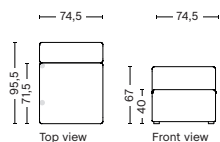

1061 | NARROW | RIGHT

DIMENSION
W97 x D95,5 x H67 cm
Seat H40 cm

SALES QTY. 1 pcs.

PRODUCT STATUS
Order produced

PACKAGING
1 box | 1 pcs.

BOX DIMENSION | WEIGHT
W116 x D99 x H69 cm | 45 kg

DESCRIPTION
Fabric Group 1
Fabric Group 2
Fabric Group 3
Fabric Group 4
Fabric Group 5
Fabric Group 6

1063 | NARROW | MIDDLE

DIMENSION
W74,5 x D95,5 x H67 cm
Seat H40 cm

SALES QTY. 1 pcs.

PRODUCT STATUS
Order produced

PACKAGING
1 box | 1 pcs.

BOX DIMENSION | WEIGHT
W78 x D99 x H69 cm | 29 kg

DESCRIPTION
Fabric Group 1
Fabric Group 2
Fabric Group 3
Fabric Group 4
Fabric Group 5
Fabric Group 6

1063LE | NARROW | LEFT END

DIMENSION
W74,5 x D95,5 x H67 cm
Seat H40 cm

SALES QTY. 1 pcs.

PRODUCT STATUS
Order produced

PACKAGING
1 box | 1 pcs.

BOX DIMENSION | WEIGHT
W78 x D99 x H69 cm | 29 kg

DESCRIPTION
Fabric Group 1
Fabric Group 2
Fabric Group 3
Fabric Group 4
Fabric Group 5
Fabric Group 6

1063RE | NARROW | RIGHT END

DIMENSION
W74,5 x D95,5 x H67 cm
Seat H40 cm

SALES QTY. 1 pcs.

PRODUCT STATUS
Order produced

PACKAGING
1 box | 1 pcs.

BOX DIMENSION | WEIGHT
W78 x D99 x H69 cm | 29 kg

DESCRIPTION
Fabric Group 1
Fabric Group 2
Fabric Group 3
Fabric Group 4
Fabric Group 5
Fabric Group 6