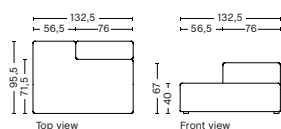

9301FS | LOUNGE | RIGHT BACKREST

DIMENSION
W132,5 x D95,5 x H67 cm
Seat H40 cm

SALES QTY. 1 pcs.

PRODUCT STATUS
Order produced

PACKAGING
1 box | 1 pcs.

BOX DIMENSION | WEIGHT
W116 x D150 x H68,5 cm | 58 kg

DESCRIPTION
Fabric Group 1
Fabric Group 2
Fabric Group 3
Fabric Group 4
Fabric Group 5
Fabric Group 6
Not available in leather

FABRIC GROUPS

1 | Atlas, Autumn, Linara, Metaphor, Mode, Overlap, Remix, Story, Valencia™ 2 | Field, Flamiber, Maglia, Melange Nap, Navelli, Olavi By HAY, Osumi, Relate, Steelcut, Steelcut Trio, Tadao, Turf 3 | Divina, Divina MD, Divina Melange, Fiord, Lola, Re-Wool, Ruskin, Steelcut Quartet, Tartaglia, Volume by HAY, Yuma 4 | Bolgheri, Canvas, Encircle, Hallingdal 65, Raas 5 | Loft 6 | Coda, Vanir, Vidar