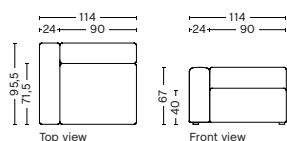

MAGS | FREE STANDING MODULES

1962FS | WIDE | LEFT

DIMENSION
W114 x D95,5 x H67 cm
Seat H40 cm

SALES QTY. 1 pcs.

PRODUCT STATUS
Order produced

PACKAGING
1 box | 1 pcs.

BOX DIMENSION | WEIGHT
W116 x D99 x H69 cm | 51 kg

DESCRIPTION
Fabric Group 1
Fabric Group 2
Fabric Group 3
Fabric Group 4
Fabric Group 5
Fabric Group 6