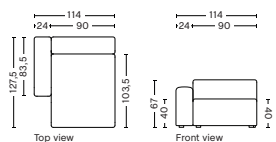

8264FS | WIDE | CHAISE LONGUE | LOW ARMREST | LEFT

DIMENSION
W114 x D127,5 x H67 cm
Seat H40 cm

SALES QTY. 1 pcs.

PRODUCT STATUS
Order produced

PACKAGING
1 box | 1 pcs.

BOX DIMENSION | WEIGHT
W68,5 x D150 x H116 cm | 67,8 kg

DESCRIPTION
Fabric Group 1
Fabric Group 2
Fabric Group 3
Fabric Group 4
Fabric Group 5
Fabric Group 6
Not available in leather