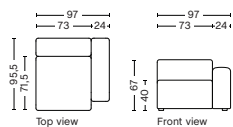

1065FS | NARROW | LOW ARMREST | RIGHT

DIMENSION
W97 x D95,5 x H67 cm
Seat H40 cm

SALES QTY. 1 pcs.

PRODUCT STATUS
Order produced

PACKAGING
1 box | 1 pcs.

BOX DIMENSION | WEIGHT
W68,5 x D115,8 x H98,8 cm | 42 kg

DESCRIPTION
Fabric Group 1
Fabric Group 2
Fabric Group 3
Fabric Group 4
Fabric Group 5
Fabric Group 6

FABRIC GROUPS