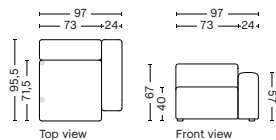

1063LE | NARROW | LEFT END

DIMENSION
W74,5 x D95,5 x H67 cm
Seat H40 cm

SALES QTY. 1 pcs.

PRODUCT STATUS
Order produced

PACKAGING
1 box | 1 pcs.

BOX DIMENSION | WEIGHT
W78 x D99 x H69 cm | 29 kg

DESCRIPTION
Fabric Group 1
Fabric Group 2
Fabric Group 3
Fabric Group 4
Fabric Group 5
Fabric Group 6

1063RE | NARROW | RIGHT END

DIMENSION
W74,5 x D95,5 x H67 cm
Seat H40 cm

SALES QTY. 1 pcs.

PRODUCT STATUS
Order produced

PACKAGING
1 box | 1 pcs.

BOX DIMENSION | WEIGHT
W78 x D99 x H69 cm | 29 kg

DESCRIPTION
Fabric Group 1
Fabric Group 2
Fabric Group 3
Fabric Group 4
Fabric Group 5
Fabric Group 6

MAGS | CONNECTABLE MODULES

1064 | NARROW | LOW ARMREST | LEFT

DIMENSION
W97 x D95,5 x H67 cm
Seat H40 cm

SALES QTY. 1 pcs.

PRODUCT STATUS
Order produced

PACKAGING
1 box | 1 pcs.

BOX DIMENSION | WEIGHT
W68,5 x D115,8 x H98,8 cm | 42 kg

DESCRIPTION
Fabric Group 1
Fabric Group 2
Fabric Group 3
Fabric Group 4
Fabric Group 5
Fabric Group 6

1065 | NARROW | LOW ARMREST | RIGHT

DIMENSION
W97 x D95,5 x H67 cm
Seat H40 cm

SALES QTY. 1 pcs.

PRODUCT STATUS
Order produced