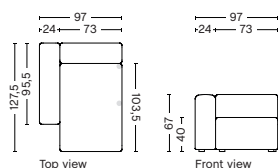

MAGS | CONNECTABLE MODULES

8162 | NARROW | CHAISE LONGUE | LEFT

DIMENSION
W97 x D127,5 x H67 cm
Seat H40 cm

SALES QTY. 1 pcs.

PRODUCT STATUS
Order produced

PACKAGING
1 box | 1 pcs.

BOX DIMENSION | WEIGHT
W116 x D150 x H69 cm | 59,5 kg

DESCRIPTION
Fabric Group 1
Fabric Group 2
Fabric Group 3
Fabric Group 4
Fabric Group 5
Fabric Group 6
Not available in leather