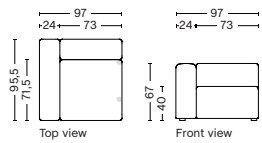

9301
Lounge
Right backrest

MAGS CUSHION

9 | Mags Cushion

10 | Mags Cushion

MAGS | CONNECTABLE MODULES

1062 | NARROW | LEFT

DIMENSION
W97 x D95,5 x H67 cm
Seat H40 cm

SALES QTY. 1 pcs.

PRODUCT STATUS
Order produced

PACKAGING
1 box | 1 pcs.

BOX DIMENSION | WEIGHT
W116 x D99 x H69 cm | 45 kg

DESCRIPTION
Fabric Group 1
Fabric Group 2
Fabric Group 3
Fabric Group 4
Fabric Group 5
Fabric Group 6

1061 | NARROW | RIGHT

DIMENSION
W97 x D95,5 x H67 cm
Seat H40 cm

SALES QTY. 1 pcs.

PRODUCT STATUS
Order produced

PACKAGING
1 box | 1 pcs.

BOX DIMENSION | WEIGHT
W116 x D99 x H69 cm | 45 kg

DESCRIPTION
Fabric Group 1
Fabric Group 2
Fabric Group 3
Fabric Group 4
Fabric Group 5
Fabric Group 6

1063 | NARROW | MIDDLE

DIMENSION
W74,5 x D95,5 x H67 cm
Seat H40 cm

SALES QTY. 1 pcs.

PRODUCT STATUS
Order produced

PACKAGING
1 box | 1 pcs.

BOX DIMENSION | WEIGHT
W78 x D99 x H69 cm | 29 kg

DESCRIPTION
Fabric Group 1
Fabric Group 2
Fabric Group 3
Fabric Group 4
Fabric Group 5
Fabric Group 6