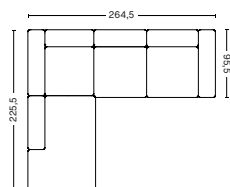

CORNER COMBINATION 2 | LEFT 9301+1862+1063+1061 OR RIGHT 1062+1063+1861+9302

DIMENSION

W264,5 x D225,5 x H67 cm
Seat H40 cm

PRODUCT STATUS

Order produced

PACKAGING

4 box | 1 pcs.

DESCRIPTION

Fabric group 1
Fabric group 2
Fabric group 3
Fabric group 4
Fabric group 5
Fabric group 6
Not available in leather