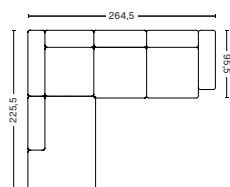

CORNER COMBINATION 2 LOW ARMREST | LEFT 9301+1862+1063+1065 OR RIGHT 1064+1063+1861+9302

DIMENSION

W264,5 x D225,5 x H67 cm
Seat H40 cm

PRODUCT STATUS

Order produced

PACKAGING

4 box | 1 pcs.

DESCRIPTION

Fabric group 1
Fabric group 2
Fabric group 3
Fabric group 4
Fabric group 5
Fabric group 6
Not available in leather

FABRIC GROUPS