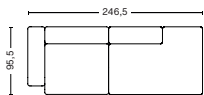

DIMENSION

W246,5 x D95,5 x H67 cm
Seat H40 cm

PACKAGING

2 box | 1 pcs.

DESCRIPTION

Fabric group 1
Fabric group 2
Fabric group 3
Fabric group 4
Fabric group 5
Fabric group 6
Not available in leather

PRODUCT STATUS