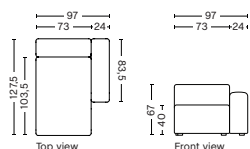

8165FS | NARROW | CHAISE LONGUE | LOW ARMREST | RIGHT

DIMENSION
W97 x D127,5 x H67 cm
Seat H40 cm

SALES QTY. 1 pcs.

PRODUCT STATUS
Order produced

PACKAGING
1 box | 1 pcs.

BOX DIMENSION | WEIGHT
W68,5 x D150 x H116 cm | 56,9 kg

DESCRIPTION
Fabric Group 1
Fabric Group 2
Fabric Group 3
Fabric Group 4
Fabric Group 5
Fabric Group 6
Not available in leather

FABRIC GROUPS

1 | Atlas, Autumn, Linara, Metaphor, Mode, Overlap, Remix, Story, Valencia™ 2 | Field, Flamiber, Maglia, Melange Nap, Navelli, Olavi By HAY, Osumi, Relate, Steelcut, Steelcut Trio, Tadao, Turf 3 | Divina, Divina MD, Divina Melange, Fiord, Lola, Re-Wool, Ruskin, Steelcut Quartet, Tartaglia, Volume by HAY, Yuma 4 | Bolgheri, Canvas, Encircle, Hallingdal 65, Raas 5 | Loft 6 | Coda, Vanir, Vidar