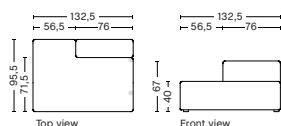

9301 | LOUNGE | RIGHT BACKREST

DIMENSION
W132,5 x D95,5 x H67 cm
Seat H40 cm

SALES QTY. 1 pcs.

PRODUCT STATUS
Order produced

PACKAGING
1 box | 1 pcs.

BOX DIMENSION | WEIGHT
W116 x D150 x H69 cm | 58 kg

DESCRIPTION
Fabric Group 1
Fabric Group 2
Fabric Group 3
Fabric Group 4
Fabric Group 5
Fabric Group 6
Not available in leather