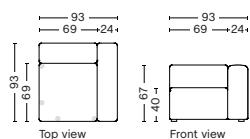

1861 | CORNER | RIGHT

DIMENSION
W93 x D93 x H67 cm
Seat H40 cm

SALES QTY. 1 pcs.

PRODUCT STATUS
Order produced

PACKAGING
1 box | 1 pcs.

BOX DIMENSION | WEIGHT
W116 x D99 x H69 cm | 42 kg

DESCRIPTION
Fabric Group 1
Fabric Group 2
Fabric Group 3
Fabric Group 4
Fabric Group 5
Fabric Group 6

FABRIC GROUPS