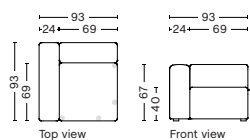

1862 | CORNER | LEFT

DIMENSION
W93 x D93 x H67 cm
Seat H40 cm

SALES QTY. 1 pcs.

PRODUCT STATUS
Order produced

PACKAGING
1 box | 1 pcs.

BOX DIMENSION | WEIGHT
W116 x D99 x H69 cm | 42 kg

DESCRIPTION
Fabric Group 1
Fabric Group 2
Fabric Group 3
Fabric Group 4
Fabric Group 5
Fabric Group 6