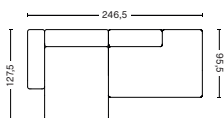

2,5 SEATER COMBINATION 3 LOW ARMREST | LEFT 8264+9302 OR RIGHT 9301+8265

DIMENSION

W246,5 x D127,5 x H67 cm
Seat H40 cm

PACKAGING

2 box | 1 pcs.

DESCRIPTION

Fabric group 1
Fabric group 2
Fabric group 3
Fabric group 4
Fabric group 5
Fabric group 6
Not available in leather

FABRIC GROUPS

1 | Atlas, Autumn, Linara, Metaphor, Mode, Overlap, Remix, Story, Valencia™ 2 | Field, Maglia, Melange Nap, Naveli, Olavi By HAY, Osumi, Relate, Steelcut, Steelcut Trio, Tadao, Turf 3 | Divina, Divina MD, Divina Melange, Flamiber, Fiord, Lola, Re-Wool, Ruskin, Steelcut Quartet, Tartaglia, Volume by HAY, Yuma 4 | Bolgheri, Canvas, Encircle, Hallingdal 65, Raas 5 | Loft, Sierra Leather 6 | Coda, Vanir, Vidar, California Leather, Nevada Leather, Sense Leather