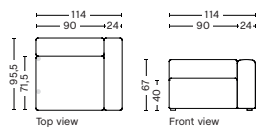

PACKAGING
1 box | 1 pcs.

BOX DIMENSION | WEIGHT
W68,5 x D115,8 x H98,8 cm | 42 kg

DESCRIPTION
Fabric Group 1
Fabric Group 2
Fabric Group 3
Fabric Group 4
Fabric Group 5
Fabric Group 6

1962 | WIDE | LEFT

DIMENSION
W114 x D95,5 x H67 cm
Seat H40 cm

SALES QTY. 1 pcs.

PRODUCT STATUS
Order produced

PACKAGING
1 box | 1 pcs.

BOX DIMENSION | WEIGHT
W116 x D99 x H69 cm | 51 kg

DESCRIPTION
Fabric Group 1
Fabric Group 2
Fabric Group 3
Fabric Group 4
Fabric Group 5
Fabric Group 6

1961 | WIDE | RIGHT

DIMENSION
W114 x D95,5 x H67 cm
Seat H40 cm

SALES QTY. 1 pcs.

PRODUCT STATUS
Order produced

PACKAGING
1 box | 1 pcs.

BOX DIMENSION | WEIGHT
W116 x D99 x H69 cm | 51 kg

DESCRIPTION
Fabric Group 1
Fabric Group 2
Fabric Group 3
Fabric Group 4
Fabric Group 5
Fabric Group 6

1963 | WIDE | MIDDLE

DIMENSION
W91,5 x D95,5 x H67 cm
Seat H40 cm

SALES QTY. 1 pcs.

PRODUCT STATUS
Order produced

PACKAGING
1 box | 1 pcs.

BOX DIMENSION | WEIGHT
W116 x D99 x H69 cm | 36,5 kg

DESCRIPTION
Fabric Group 1
Fabric Group 2
Fabric Group 3
Fabric Group 4
Fabric Group 5
Fabric Group 6