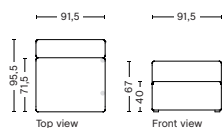

PACKAGING
1 box | 1 pcs.

BOX DIMENSION | WEIGHT
W68,5 x D115,8 x H98,8 cm | 42 kg

DESCRIPTION
Fabric Group 1
Fabric Group 2
Fabric Group 3
Fabric Group 4
Fabric Group 5
Fabric Group 6

1962 | WIDE | LEFT

DIMENSION
W114 x D95,5 x H67 cm
Seat H40 cm

SALES QTY. 1 pcs.

PRODUCT STATUS
Order produced

PACKAGING
1 box | 1 pcs.

BOX DIMENSION | WEIGHT
W116 x D99 x H69 cm | 51 kg

DESCRIPTION
Fabric Group 1
Fabric Group 2
Fabric Group 3
Fabric Group 4
Fabric Group 5
Fabric Group 6

1961 | WIDE | RIGHT

DIMENSION
W114 x D95,5 x H67 cm
Seat H40 cm

SALES QTY. 1 pcs.

PRODUCT STATUS
Order produced

PACKAGING
1 box | 1 pcs.

BOX DIMENSION | WEIGHT
W116 x D99 x H69 cm | 51 kg

DESCRIPTION
Fabric Group 1
Fabric Group 2
Fabric Group 3
Fabric Group 4
Fabric Group 5
Fabric Group 6

1963 | WIDE | MIDDLE

DIMENSION
W91,5 x D95,5 x H67 cm
Seat H40 cm

SALES QTY. 1 pcs.

PRODUCT STATUS
Order produced

PACKAGING
1 box | 1 pcs.

BOX DIMENSION | WEIGHT
W116 x D99 x H69 cm | 36,5 kg

DESCRIPTION
Fabric Group 1
Fabric Group 2
Fabric Group 3
Fabric Group 4
Fabric Group 5
Fabric Group 6