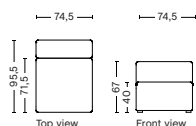

1063FS | NARROW | W/O ARMREST

DIMENSION
W74,5 x D95,5 x H67 cm
Seat H40 cm

SALES QTY. 1 pcs.

PRODUCT STATUS
Order produced

PACKAGING
1 box | 1 pcs.

BOX DIMENSION | WEIGHT
W78 x D99 x H69 cm | 29 kg

DESCRIPTION
Fabric Group 1
Fabric Group 2
Fabric Group 3
Fabric Group 4
Fabric Group 5
Fabric Group 6