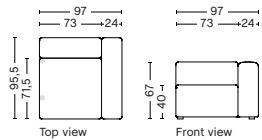

9301
Lounge
Right backrest

MAGS CUSHION

9 | Mags Cushion

10 | Mags Cushion

MAGS | CONNECTABLE MODULES

1062 | NARROW | LEFT

DIMENSION
W97 x D95,5 x H67 cm
Seat H40 cm

SALES QTY. 1 pcs.

PRODUCT STATUS
Order produced

PACKAGING
1 box | 1 pcs.

BOX DIMENSION | WEIGHT
W116 x D99 x H69 cm | 45 kg

DESCRIPTION
Fabric Group 1
Fabric Group 2
Fabric Group 3
Fabric Group 4
Fabric Group 5
Fabric Group 6

1061 | NARROW | RIGHT

DIMENSION
W97 x D95,5 x H67 cm
Seat H40 cm

SALES QTY. 1 pcs.

PRODUCT STATUS
Order produced

PACKAGING
1 box | 1 pcs.

BOX DIMENSION | WEIGHT
W116 x D99 x H69 cm | 45 kg

DESCRIPTION
Fabric Group 1
Fabric Group 2
Fabric Group 3
Fabric Group 4
Fabric Group 5
Fabric Group 6

1063 | NARROW | MIDDLE

DIMENSION
W74,5 x D95,5 x H67 cm
Seat H40 cm

SALES QTY. 1 pcs.

PRODUCT STATUS
Order produced

PACKAGING
1 box | 1 pcs.

BOX DIMENSION | WEIGHT
W78 x D99 x H69 cm | 29 kg

DESCRIPTION
Fabric Group 1
Fabric Group 2
Fabric Group 3
Fabric Group 4
Fabric Group 5
Fabric Group 6