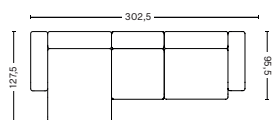

MAGS COMBINATIONS

COMBINATION 10 LOW ARMREST | LEFT 8264+1063+1965 OR RIGHT 1964+1063+8265

DIMENSION

W302,5 x D127,5 x H67 cm
Seat H40 cm

PRODUCT STATUS

Order produced

PACKAGING

3 box | 1 pcs.

DESCRIPTION

Fabric group 1
Fabric group 2
Fabric group 3
Fabric group 4
Fabric group 5
Fabric group 6
Not available in leather