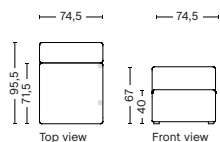

1061 | NARROW | RIGHT

DIMENSION
W97 x D95,5 x H67 cm
Seat H40 cm

SALES QTY. 1 pcs.

PRODUCT STATUS
Order produced

PACKAGING
1 box | 1 pcs.

BOX DIMENSION | WEIGHT
W116 x D99 x H69 cm | 45 kg

DESCRIPTION
Fabric Group 1
Fabric Group 2
Fabric Group 3
Fabric Group 4
Fabric Group 5
Fabric Group 6

1063 | NARROW | MIDDLE

DIMENSION
W74,5 x D95,5 x H67 cm
Seat H40 cm

SALES QTY. 1 pcs.

PRODUCT STATUS
Order produced

PACKAGING
1 box | 1 pcs.

BOX DIMENSION | WEIGHT
W78 x D99 x H69 cm | 29 kg

DESCRIPTION
Fabric Group 1
Fabric Group 2
Fabric Group 3
Fabric Group 4
Fabric Group 5
Fabric Group 6

1063LE | NARROW | LEFT END

DIMENSION
W74,5 x D95,5 x H67 cm
Seat H40 cm

SALES QTY. 1 pcs.

PRODUCT STATUS
Order produced

PACKAGING
1 box | 1 pcs.

BOX DIMENSION | WEIGHT
W78 x D99 x H69 cm | 29 kg

DESCRIPTION
Fabric Group 1
Fabric Group 2
Fabric Group 3
Fabric Group 4
Fabric Group 5
Fabric Group 6

1063RE | NARROW | RIGHT END

DIMENSION
W74,5 x D95,5 x H67 cm
Seat H40 cm

SALES QTY. 1 pcs.

PRODUCT STATUS
Order produced

PACKAGING
1 box | 1 pcs.

BOX DIMENSION | WEIGHT
W78 x D99 x H69 cm | 29 kg

DESCRIPTION
Fabric Group 1
Fabric Group 2
Fabric Group 3
Fabric Group 4
Fabric Group 5
Fabric Group 6