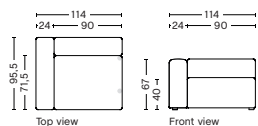

1063LE | NARROW | LEFT END

DIMENSION
W74,5 x D95,5 x H67 cm
Seat H40 cm

SALES QTY. 1 pcs.

PRODUCT STATUS
Order produced

PACKAGING
1 box | 1 pcs.

BOX DIMENSION | WEIGHT
W78 x D99 x H69 cm | 29 kg

DESCRIPTION
Fabric Group 1
Fabric Group 2
Fabric Group 3
Fabric Group 4
Fabric Group 5
Fabric Group 6

MAGS | CONNECTABLE MODULES

1064 | NARROW | LOW ARMREST | LEFT

DIMENSION
W97 x D95,5 x H67 cm
Seat H40 cm

SALES QTY. 1 pcs.

PRODUCT STATUS
Order produced

PACKAGING
1 box | 1 pcs.

BOX DIMENSION | WEIGHT
W68,5 x D115,8 x H98,8 cm | 42 kg

DESCRIPTION
Fabric Group 1
Fabric Group 2
Fabric Group 3
Fabric Group 4
Fabric Group 5
Fabric Group 6

1065 | NARROW | LOW ARMREST | RIGHT

DIMENSION
W97 x D95,5 x H67 cm
Seat H40 cm

SALES QTY. 1 pcs.

PRODUCT STATUS
Order produced

PACKAGING
1 box | 1 pcs.

BOX DIMENSION | WEIGHT
W68,5 x D115,8 x H98,8 cm | 42 kg

DESCRIPTION
Fabric Group 1
Fabric Group 2
Fabric Group 3
Fabric Group 4
Fabric Group 5
Fabric Group 6

1962 | WIDE | LEFT

DIMENSION
W114 x D95,5 x H67 cm
Seat H40 cm