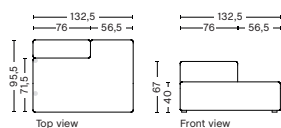

9302 | LOUNGE | LEFT BACKREST

DIMENSION
W132,5 x D95,5 x H67 cm
Seat H40 cm

SALES QTY. 1 pcs.

PRODUCT STATUS
Order produced

PACKAGING
1 box | 1 pcs.

BOX DIMENSION | WEIGHT
W116 x D150 x H69 cm | 58 kg

DESCRIPTION
Fabric Group 1
Fabric Group 2
Fabric Group 3
Fabric Group 4
Fabric Group 5
Fabric Group 6
Not available in leather

FABRIC GROUPS