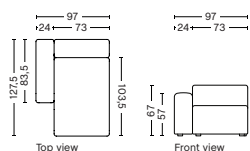

8164FS | NARROW | CHAISE LONGUE | LOW ARMREST LEFT

DIMENSION
W97 x D127,5 x H67 cm
Seat H40 cm

SALES QTY. 1 pcs.

PRODUCT STATUS
Order produced

PACKAGING
1 box | 1 pcs.

BOX DIMENSION | WEIGHT
W68,5 x D150 x H116 cm | 56,9 kg