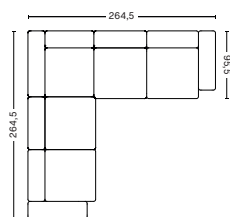

CORNER COMBINATION 1 LOW ARMREST | LEFT 1064+1063+1862+1063+1065 OR RIGHT 1064+1063+1861+1063+1065

DIMENSION

W264,5 x D264,5 x H67 cm
Seat H40 cm

PRODUCT STATUS

Order produced

PACKAGING

5 box | 1 pcs.

DESCRIPTION

Fabric group 1
Fabric group 2
Fabric group 3
Fabric group 4
Fabric group 5
Fabric group 6