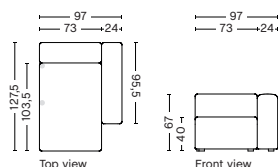

1964 | WIDE | LOW ARMREST | LEFT

DIMENSION
W114 x D95,5 x H67 cm
Seat H40 cm

SALES QTY. 1 pcs.

PRODUCT STATUS
Order produced

PACKAGING
1 box | 1 pcs.

BOX DIMENSION | WEIGHT
W68,5 x D115,8 x H98,8 cm | 48,5 kg

MAGS | CONNECTABLE MODULES

8162 | NARROW | CHAISE LONGUE | LEFT

DIMENSION
W97 x D127,5 x H67 cm
Seat H40 cm

SALES QTY. 1 pcs.

PRODUCT STATUS
Order produced

PACKAGING
1 box | 1 pcs.

BOX DIMENSION | WEIGHT
W116 x D150 x H69 cm | 59,5 kg

DESCRIPTION
Fabric Group 1
Fabric Group 2
Fabric Group 3
Fabric Group 4
Fabric Group 5
Fabric Group 6
Not available in leather

8161 | NARROW | CHAISE LONGUE | RIGHT

DIMENSION
W97 x D127,5 x H67 cm
Seat H40 cm