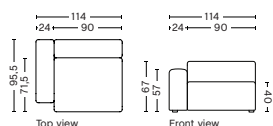

1964FS | WIDE | LOW ARMREST | LEFT

DIMENSION
W114 x D95,5 x H67 cm
Seat H40 cm

SALES QTY. 1 pcs.

PRODUCT STATUS
Order produced

PACKAGING
1 box | 1 pcs.

BOX DIMENSION | WEIGHT
W68,5 x D115,8 x H98,8 cm | 48,5 kg

DESCRIPTION
Fabric Group 1
Fabric Group 2
Fabric Group 3
Fabric Group 4
Fabric Group 5
Fabric Group 6

FABRIC GROUPS