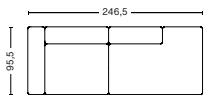

2,5 SEATER COMBINATION 2 | LEFT 1962+9302 OR RIGHT 9301+1961

DIMENSION

W246,5 x D95,5 x H67 cm
Seat H40 cm

PACKAGING

2 box | 1 pcs.

DESCRIPTION

Fabric group 1
Fabric group 2
Fabric group 3
Fabric group 4
Fabric group 5
Fabric group 6
Not available in leather

PRODUCT STATUS

Order produced