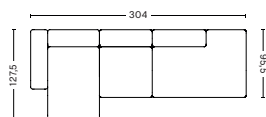

3 SEATER COMBINATION 3 LOW ARMREST | LEFT 8164+1063+9302 OR RIGHT 9301+1063+8165

DIMENSION

W304 x D127,5 x H67 cm
Seat H40 cm

PACKAGING

3 box | 1 pcs.

DESCRIPTION

Fabric group 1
Fabric group 2
Fabric group 3
Fabric group 4
Fabric group 5
Fabric group 6
Not available in leather

PRODUCT STATUS

Order produced