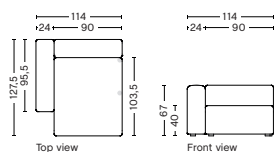

MAGS | CONNECTABLE MODULES

8262 | WIDE | CHAISE LONGUE | LEFT

DIMENSION
W114 x D127,5 x H67 cm
Seat H40 cm

SALES QTY. 1 pcs.

PRODUCT STATUS
Order produced

PACKAGING
1 box | 1 pcs.

BOX DIMENSION | WEIGHT
W116 x D150 x H69 cm | 70,5 kg

DESCRIPTION
Fabric Group 1
Fabric Group 2
Fabric Group 3
Fabric Group 4
Fabric Group 5
Fabric Group 6
Not available in leather