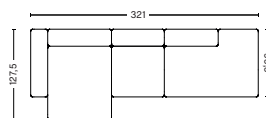

3 SEATER COMBINATION 4 | LEFT 8262+1063+9302 OR RIGHT 9301+1063+8261

DIMENSION

W321 x D127,5 x H67 cm
Seat H40 cm

PACKAGING

3 box | 1 pcs.

DESCRIPTION

Fabric group 1
Fabric group 2
Fabric group 3
Fabric group 4
Fabric group 5
Fabric group 6
Not available in leather

PRODUCT STATUS

Order produced