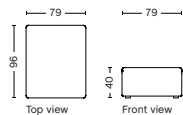

9302 | LOUNGE | LEFT BACKREST

DIMENSION
W132,5 x D95,5 x H67 cm
Seat H40 cm

SALES QTY. 1 pcs.

PRODUCT STATUS
Order produced

PACKAGING
1 box | 1 pcs.

BOX DIMENSION | WEIGHT
W116 x D150 x H69 cm | 58 kg

DESCRIPTION
Fabric Group 1
Fabric Group 2
Fabric Group 3
Fabric Group 4
Fabric Group 5
Fabric Group 6
Not available in leather

MAGS MODULES

01 | OTTOMAN | EXTRA SMALL

DIMENSION
W79 x D79 x H40 cm

SALES QTY. 1 pcs.

PRODUCT STATUS
Order produced

PACKAGING
1 box | 1 pcs.

BOX DIMENSION | WEIGHT
W99 x D79 x H69 cm | 22,76 kg

DESCRIPTION
Fabric Group 1
Fabric Group 2
Fabric Group 3
Fabric Group 4
Fabric Group 5
Fabric Group 6

02 | OTTOMAN | SMALL

DIMENSION
W79 x D96 x H40 cm

SALES QTY. 1 pcs.

PRODUCT STATUS
Order produced

PACKAGING
1 box | 1 pcs.

BOX DIMENSION | WEIGHT
W99 x D79 x H69 cm | 25,76 kg

DESCRIPTION
Fabric Group 1
Fabric Group 2
Fabric Group 3
Fabric Group 4
Fabric Group 5
Fabric Group 6