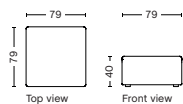

MAGS MODULES

01 | OTTOMAN | EXTRA SMALL

DIMENSION
W79 x D79 x H40 cm

SALES QTY. 1 pcs.

PRODUCT STATUS
Order produced

PACKAGING
1 box | 1 pcs.

BOX DIMENSION | WEIGHT
W99 x D79 x H69 cm | 22,76 kg

DESCRIPTION
Fabric Group 1
Fabric Group 2
Fabric Group 3
Fabric Group 4
Fabric Group 5
Fabric Group 6