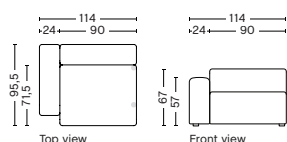

1964 | WIDE | LOW ARMREST | LEFT

DIMENSION
W114 x D95,5 x H67 cm
Seat H40 cm

SALES QTY. 1 pcs.

PRODUCT STATUS
Order produced

PACKAGING
1 box | 1 pcs.

BOX DIMENSION | WEIGHT
W68,5 x D115,8 x H98,8 cm | 48,5 kg

DESCRIPTION
Fabric Group 1
Fabric Group 2
Fabric Group 3
Fabric Group 4
Fabric Group 5
Fabric Group 6