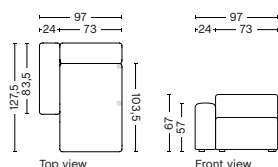

1964 | WIDE | LOW ARMREST | LEFT

DIMENSION
W114 x D95,5 x H67 cm
Seat H40 cm

SALES QTY. 1 pcs.

PRODUCT STATUS
Order produced

PACKAGING
1 box | 1 pcs.

BOX DIMENSION | WEIGHT
W68,5 x D115,8 x H98,8 cm | 48,5 kg

DESCRIPTION
Fabric Group 1
Fabric Group 2
Fabric Group 3
Fabric Group 4
Fabric Group 5
Fabric Group 6
Not available in leather

8161 | NARROW | CHAISE LONGUE | RIGHT

DIMENSION
W97 x D127,5 x H67 cm
Seat H40 cm

SALES QTY. 1 pcs.

PRODUCT STATUS
Order produced

PACKAGING
1 box | 1 pcs.

BOX DIMENSION | WEIGHT
W116 x D150 x H69 cm | 59,5 kg

DESCRIPTION
Fabric Group 1
Fabric Group 2
Fabric Group 3
Fabric Group 4
Fabric Group 5
Fabric Group 6
Not available in leather

8164 | NARROW | CHAISE LONGUE | LOW ARMREST | LEFT

DIMENSION
W97 x D127,5 x H67 cm
Seat H40 cm

SALES QTY. 1 pcs.

PRODUCT STATUS
Order produced

PACKAGING
1 box | 1 pcs.

BOX DIMENSION | WEIGHT
W68,5 x D150 x H116 cm | 56,9 kg