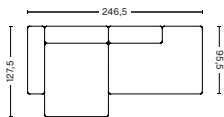

2,5 SEATER COMBINATION 3 | LEFT 8262+9302 OR RIGHT 9301+8261

DIMENSION

W246,5 x D127,5 x H67 cm
Seat H40 cm

PACKAGING

2 box | 1 pcs.

DESCRIPTION

Fabric group 1
Fabric group 2
Fabric group 3
Fabric group 4
Fabric group 5
Fabric group 6
Not available in leather

PRODUCT STATUS

Order produced