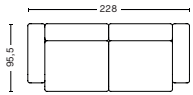

2,5 SEATER COMBINATION 1 LOW ARMREST | 1964+1965

DIMENSION

W228 x D95,5 x H67 cm
Seat H40 cm

PACKAGING

2 box | 1 pcs.

DESCRIPTION

Fabric group 1
Fabric group 2
Fabric group 3
Fabric group 4
Fabric group 5
Fabric group 6

PRODUCT STATUS

Order produced