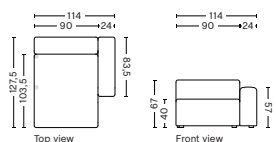

8265 | WIDE | CHAISE LONGUE | LOW ARMREST | RIGHT

DIMENSION
W114 x D127,5 x H67 cm
Seat H40 cm

SALES QTY. 1 pcs.

PRODUCT STATUS
Order produced

PACKAGING
1 box | 1 pcs.

BOX DIMENSION | WEIGHT
W68,5 x D150 x H116 cm | 67,8 kg

DESCRIPTION
Fabric Group 1
Fabric Group 2
Fabric Group 3
Fabric Group 4
Fabric Group 5
Fabric Group 6
Not available in leather