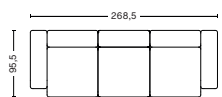

3 SEATER COMBINATION 1 LOW ARMREST | 1064+1063+1065

DIMENSION

W268,5 x D95,5 x H67 cm
Seat H40 cm

PACKAGING

3 box | 1 pcs.

DESCRIPTION

Fabric group 1
Fabric group 2
Fabric group 3
Fabric group 4
Fabric group 5
Fabric group 6

PRODUCT STATUS

Order produced