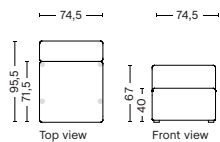

PRODUCT STATUS
Order produced

PACKAGING
1 box | 1 pcs.

BOX DIMENSION | WEIGHT
W116 x D99 x H69 cm | 45 kg

DESCRIPTION
Fabric Group 1
Fabric Group 2
Fabric Group 3
Fabric Group 4
Fabric Group 5
Fabric Group 6

1061 | NARROW | RIGHT

DIMENSION
W97 x D95,5 x H67 cm
Seat H40 cm

SALES QTY. 1 pcs.

PRODUCT STATUS
Order produced

PACKAGING
1 box | 1 pcs.

BOX DIMENSION | WEIGHT
W116 x D99 x H69 cm | 45 kg

DESCRIPTION
Fabric Group 1
Fabric Group 2
Fabric Group 3
Fabric Group 4
Fabric Group 5
Fabric Group 6

1063 | NARROW | MIDDLE

DIMENSION
W74,5 x D95,5 x H67 cm
Seat H40 cm

SALES QTY. 1 pcs.

PRODUCT STATUS
Order produced

PACKAGING
1 box | 1 pcs.

BOX DIMENSION | WEIGHT
W78 x D99 x H69 cm | 29 kg

DESCRIPTION
Fabric Group 1
Fabric Group 2
Fabric Group 3
Fabric Group 4
Fabric Group 5
Fabric Group 6

1063LE | NARROW | LEFT END

DIMENSION
W74,5 x D95,5 x H67 cm
Seat H40 cm

SALES QTY. 1 pcs.

PRODUCT STATUS
Order produced

PACKAGING
1 box | 1 pcs.

BOX DIMENSION | WEIGHT
W78 x D99 x H69 cm | 29 kg

DESCRIPTION
Fabric Group 1
Fabric Group 2
Fabric Group 3
Fabric Group 4
Fabric Group 5
Fabric Group 6