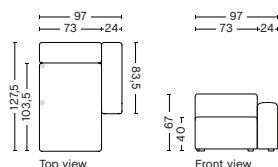

SALES QTY. 1 pcs.

PRODUCT STATUS
Order produced

PACKAGING
1 box | 1 pcs.

BOX DIMENSION | WEIGHT
W116 x D150 x H69 cm | 59,5 kg

DESCRIPTION
Fabric Group 1
Fabric Group 2
Fabric Group 3
Fabric Group 4
Fabric Group 5
Fabric Group 6
Not available in leather

8164 | NARROW | CHAISE LONGUE | LOW ARMREST | LEFT

DIMENSION
W97 x D127,5 x H67 cm
Seat H40 cm

SALES QTY. 1 pcs.

PRODUCT STATUS
Order produced

PACKAGING
1 box | 1 pcs.

BOX DIMENSION | WEIGHT
W68,5 x D150 x H116 cm | 56,9 kg

DESCRIPTION
Fabric Group 1
Fabric Group 2
Fabric Group 3
Fabric Group 4
Fabric Group 5
Fabric Group 6
Not available in leather

8165 | NARROW | CHAISE LONGUE | LOW ARMREST | RIGHT

DIMENSION
W97 x D127,5 x H67 cm
Seat H40 cm