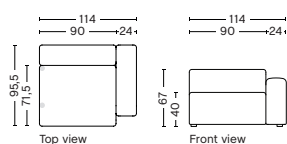

1965 | WIDE | LOW ARMREST | RIGHT

DIMENSION
W114 x D95,5 x H67 cm
Seat H40 cm

SALES QTY. 1 pcs.

PRODUCT STATUS
Order produced

PACKAGING
1 box | 1 pcs.

BOX DIMENSION | WEIGHT
W68,5 x D115,8 x H98,8 cm | 48,5 kg

DESCRIPTION
Fabric Group 1
Fabric Group 2
Fabric Group 3
Fabric Group 4
Fabric Group 5
Fabric Group 6