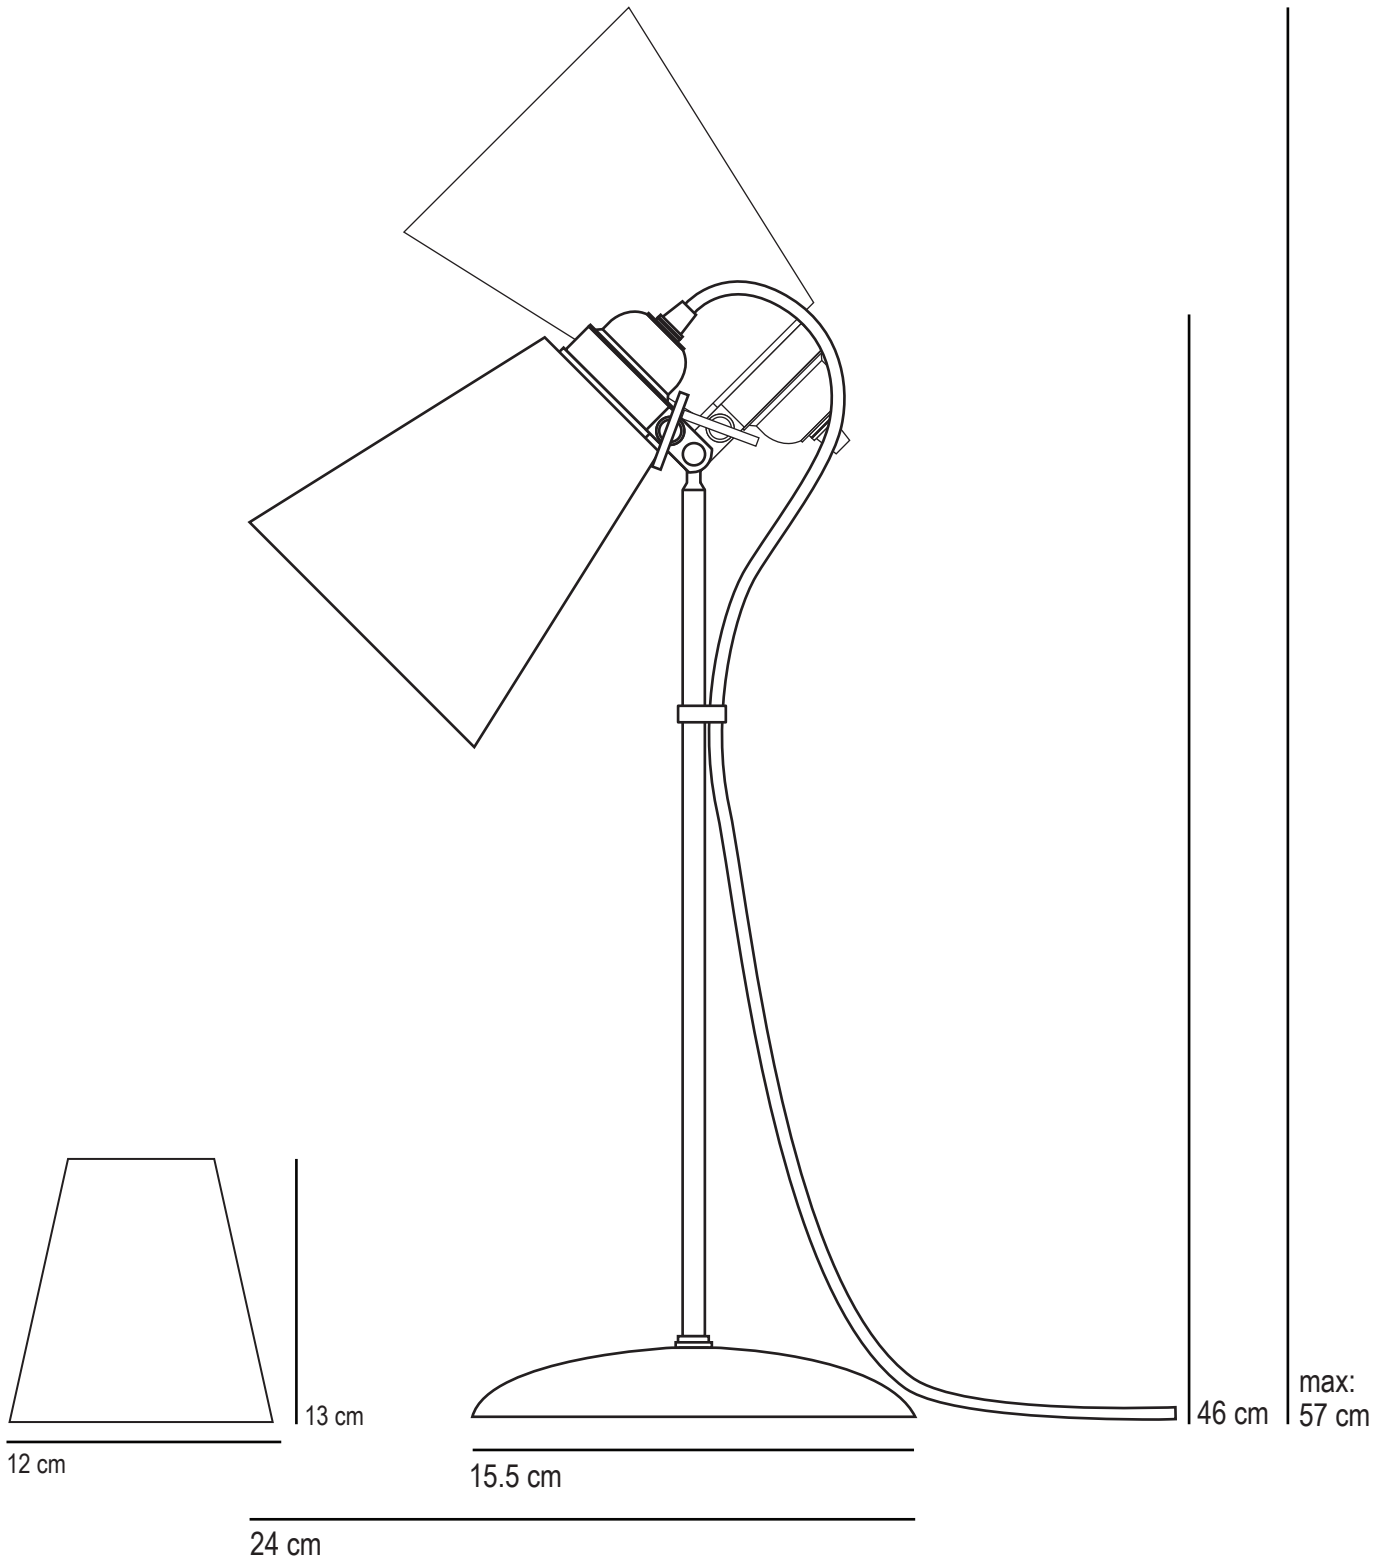

Hector

Medium Pleat Table

SPECIFICATION	Product Code	Bulb Cap	Max Wattage	Bulb Type
Hector Medium Pleat Table	FT 380	E 27	40	GLS
Available Finish	Natural, blue or green bone china.			

This product is available for specific markets. CFL compatible.