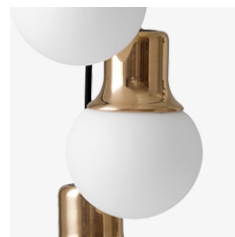

#### Material

Marble or brass, white satinized opal glass, fabric cord.

#### Production process

The body of the pendant is made from milled and polished marble or spun and polished brass. The glass shade is made from mouth-blown and satinized opal glass.

#### → Stock item

Nero Marquina Marble  
Brass

#### Related products

NA6

→ Nero Marquina Marble

→ Brass