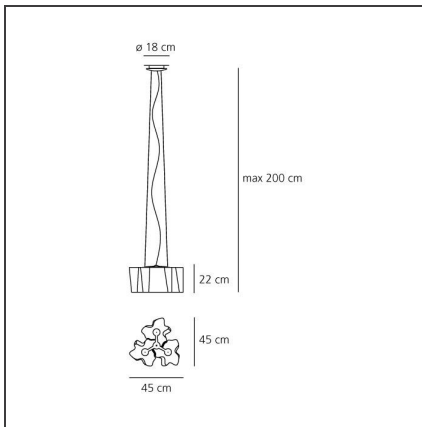

## Logico Mini suspension 3x120°

IP20     

Dimmerable: +  -

### FEATURES

<b>Article Code:</b>	0698020A	<b>Material:</b>	Blown glass, aluminium
<b>Colour:</b>	White	<b>Series:</b>	Design
<b>Installation:</b>	Suspension	<b>Area contract:</b>	Hospitality, null, Office
<b>Environment:</b>	Indoor	<b>Emission:</b>	Diffused And Direct

### DIMENSIONS

<b>Length:</b>	cm 45
<b>Width:</b>	cm 45
<b>Height:</b>	cm 22
<b>Base Diameter:</b>	cm 18
<b>Max Height from ceiling:</b>	cm 200