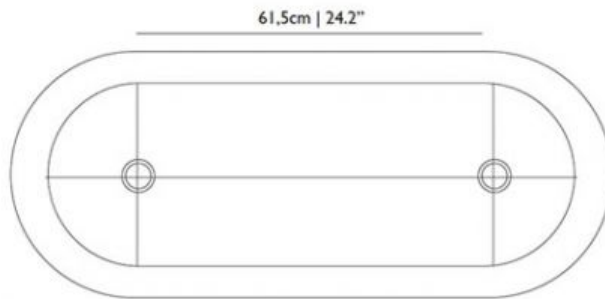

Plastic white canopy's (white shade)
Plastic black canopy's (black shade)

technical cULus

E26 x 2
100 W MAX type A
Cable length 4M (black)
10M cable available on request

2 x Chrome canopy

packaging

Shade

H 43 cm | 16,9"

W 105 cm | 41,3"

D 48 cm | 18,9"

Colli 1/1

Product weight:

2,5 KG | 5,5 lb

With packaging:

6,5 KG | 14,3 lb

Ceiling Cap (optional)

H 6 cm | 75"

W 75 cm | 29,5"

D 10 cm | 3,9"

Colli 1/1

Product weight:

1,3 KG | 2,9 lb

With packaging:

2 KG | 4,4 lb

dimensions

Optional ceiling cap

72cm | 28.3"

5cm | 2"

10.5cm | 4.1"

Shade

105cm | 41.3"

47cm | 18.5"